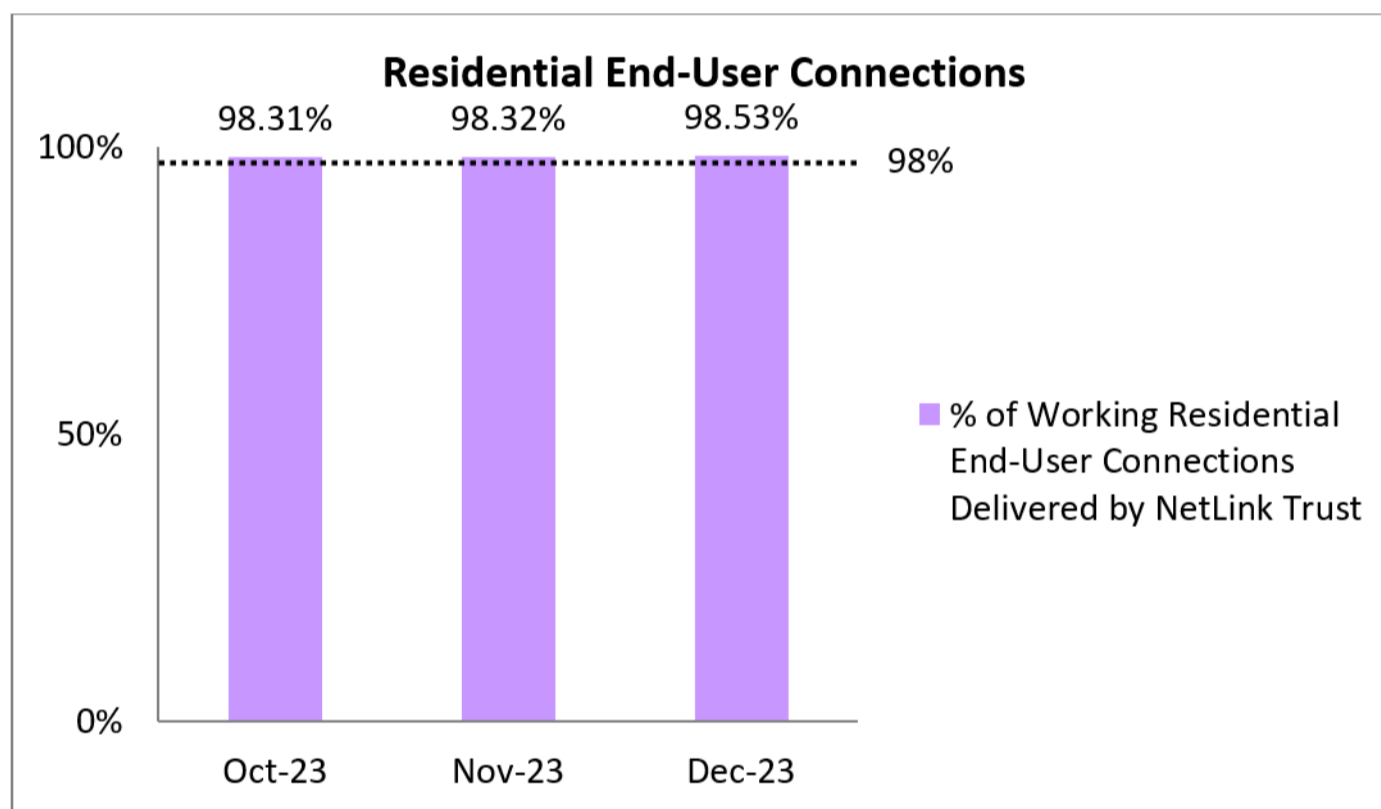

1. Percentage of Residential End-User Connections Delivered to NetLink Trust's Requesting Licensees in Working Condition

2. Percentage of Non-Residential End-User Connections Delivered to NetLink Trust's Requesting Licensees in Working Condition