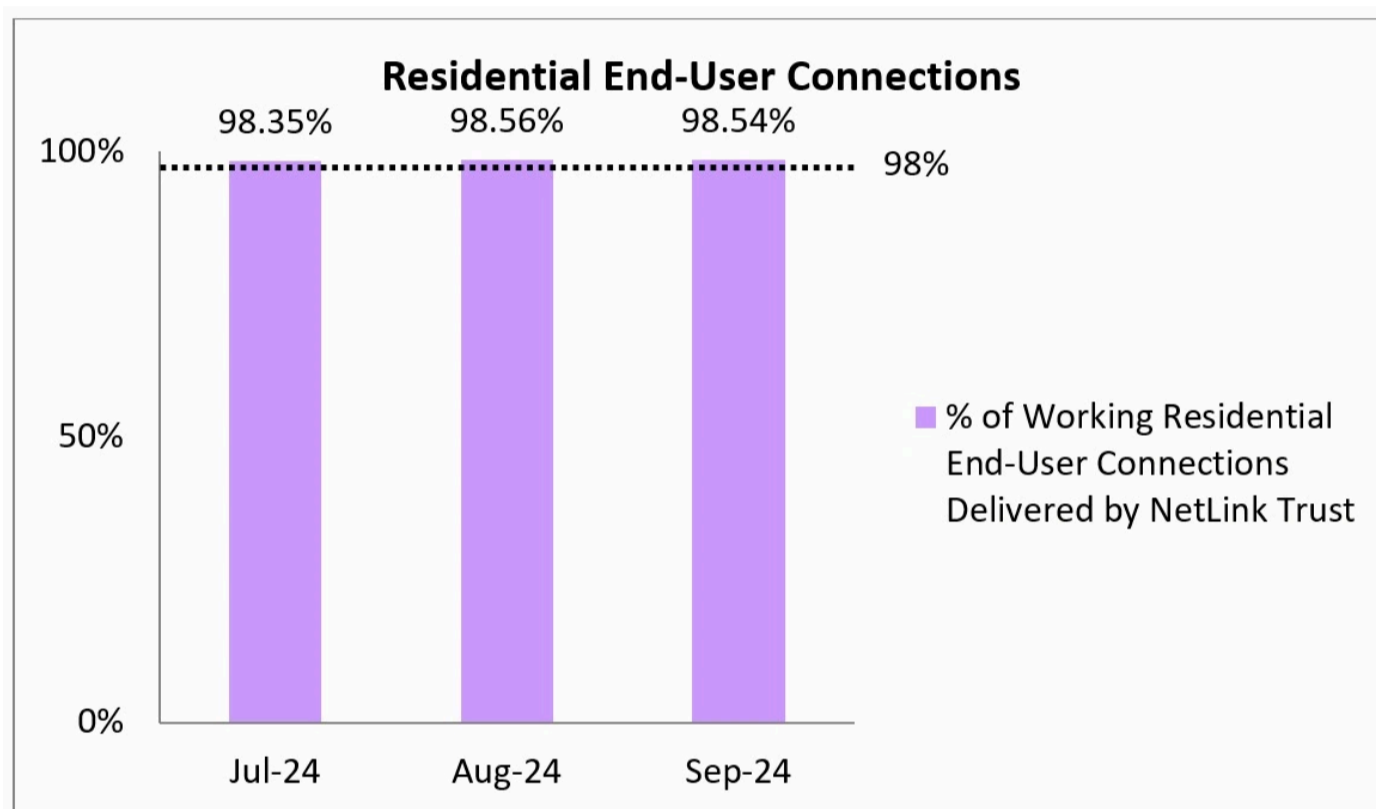

NetLink Trust's Fibre Connection Service QoS Performance for Q3 2024

Quality of Service (QoS) Standards for NetLink Trust's Fibre Connection Services for the Jul – Sep 2024 Quarter

NetLink Trust's QoS Performance for Installation-Related Service Levels

1. Percentage of Residential End-User Connections Delivered to NetLink Trust's Requesting Licensees in Working Condition

2. Percentage of Non-Residential End-User Connections Delivered to NetLink Trust's Requesting Licensees in Working Condition