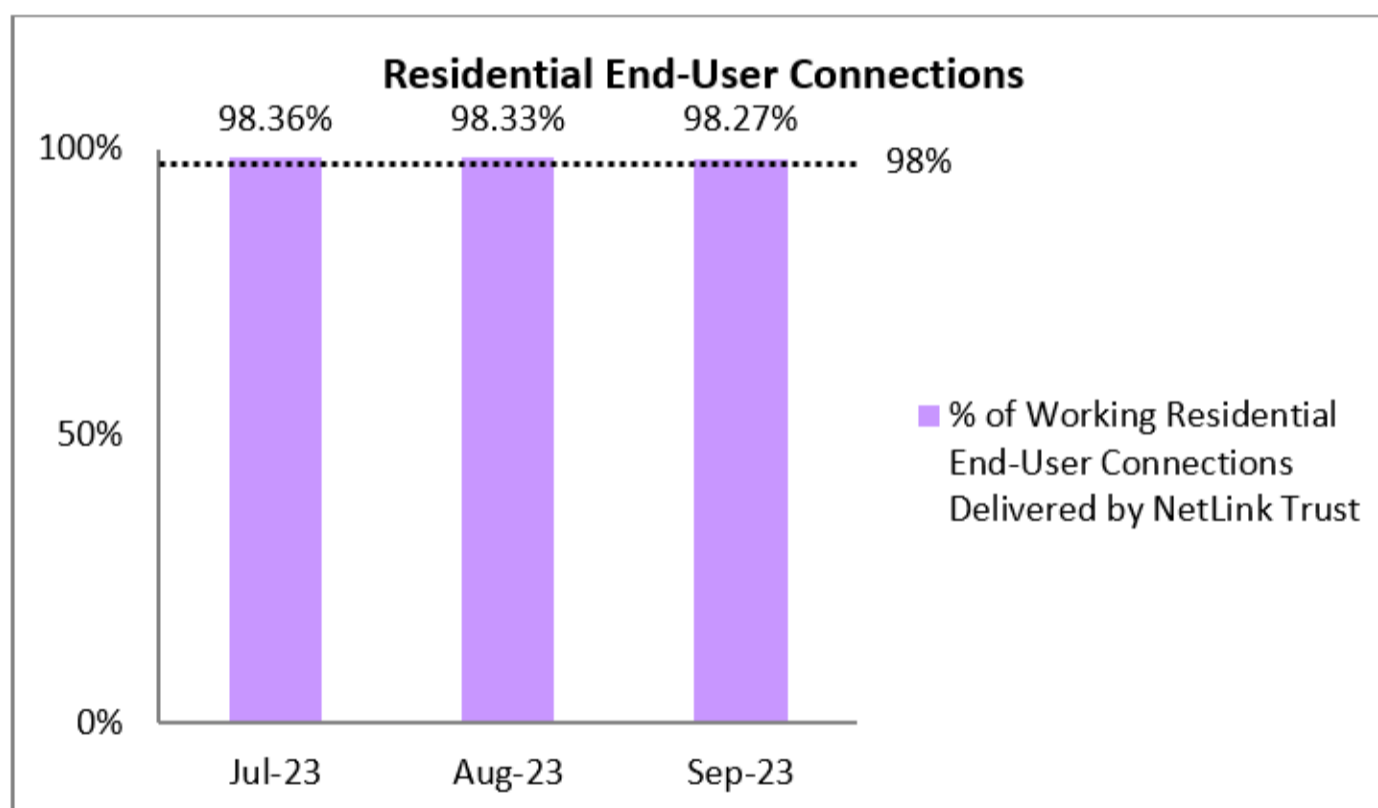

1. Percentage of Residential End-User Connections Delivered to NetLink Trust's Requesting Licensees in Working Condition

2. Percentage of Non-Residential End-User Connections Delivered to NetLink Trust's Requesting Licensees in Working Condition