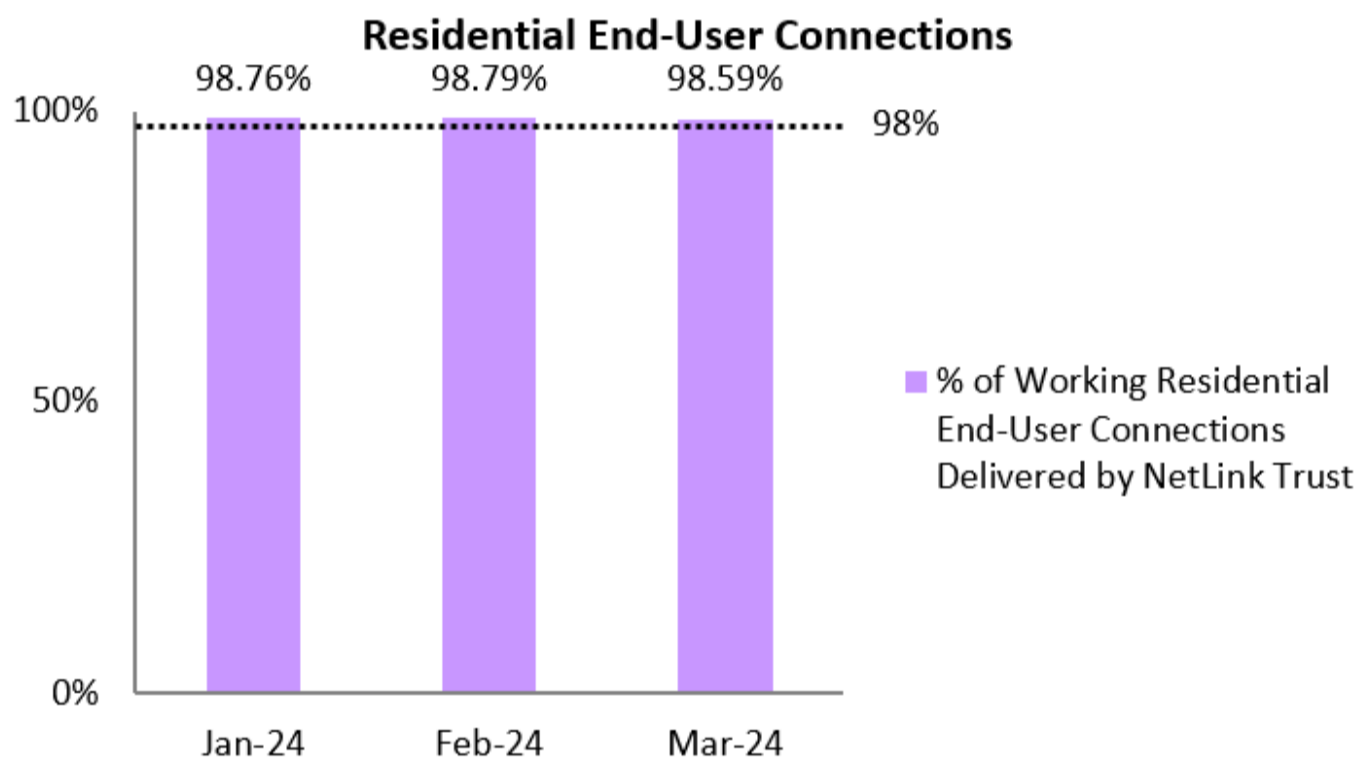

NetLink Trust's Fibre Connection Service QoS Performance for Q1 2024

Quality of Service (QoS) Standards for NetLink Trust's Fibre Connection Services for the Jan – Mar 2024 Quarter

NetLink Trust's QoS Performance for Installation-Related Service Levels

1. Percentage of Residential End-User Connections Delivered to NetLink Trust's Requesting Licensees in Working Condition

2. Percentage of Non-Residential End-User Connections Delivered to NetLink Trust's Requesting Licensees in Working Condition