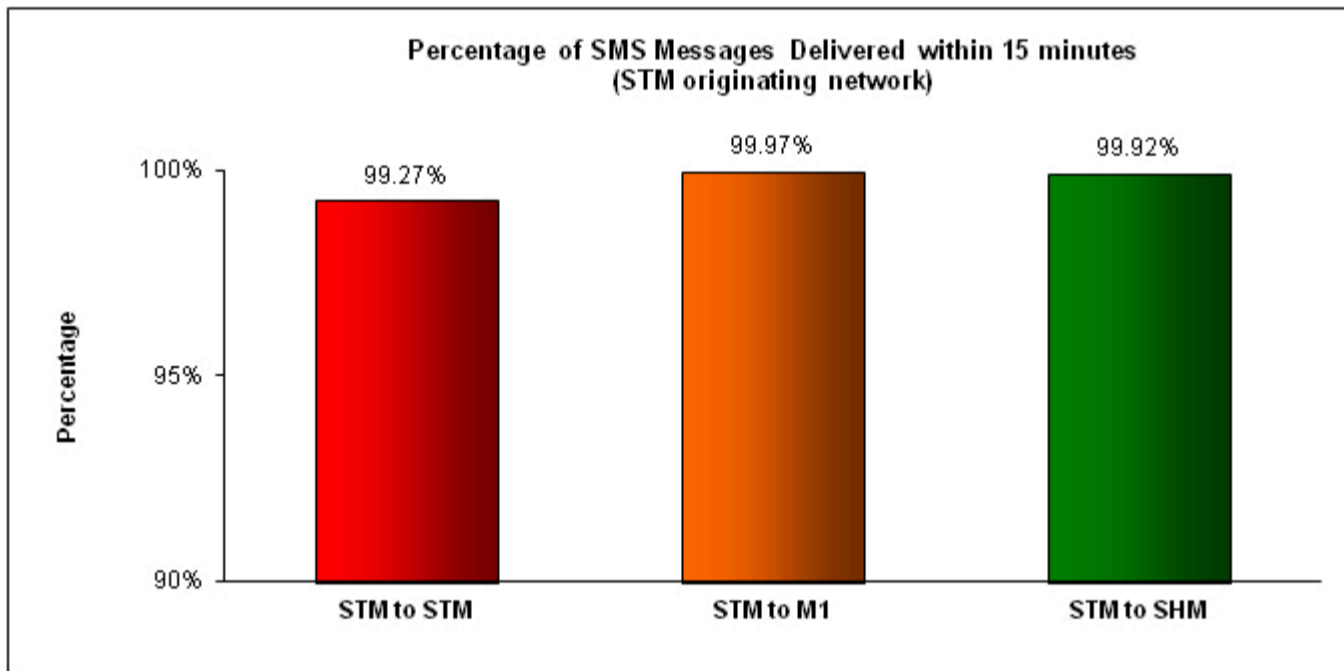

## Percentage of SMS Messages Delivered within 15 seconds

(a) SingTel Mobile ("STM") (originating network)

(b) M1 (originating network)

(c) StarHub Mobile ("SHM") (originating network)

## Percentage of SMS Messages Delivered within 15 minutes

(a) SingTel Mobile (originating network)

(b) M1 (originating network)

(c) StarHub Mobile (originating network)

## Percentage of SMS Messages Delivered within 12 hours

(a) SingTel Mobile (originating network)

(b) M1 (originating network)

(c) StarHub Mobile (originating network)

\* The total sample size of test is 35,904 SMS messages.