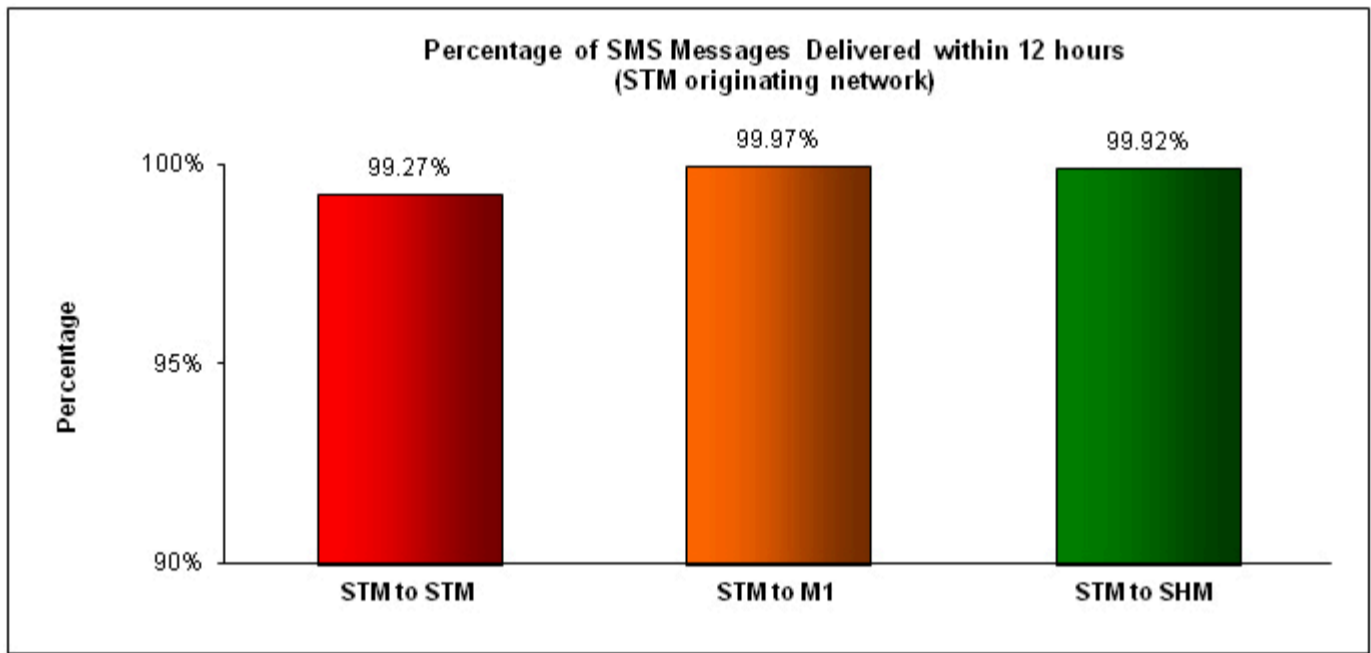

## Percentage of SMS Messages Delivered within 15 seconds

(a) SingTel Mobile ("STM") (originating network)

(b) M1 (originating network)

(c) StarHub Mobile ("SHM") (originating network)

## Percentage of SMS Messages Delivered within 15 minutes

(a) SingTel Mobile (originating network)

(b) M1 (originating network)

(c) StarHub Mobile (originating network)

## Percentage of SMS Messages Delivered within 12 hours

(a) SingTel Mobile (originating network)

(b) M1 (originating network)

(c) StarHub Mobile (originating network)

\* The total sample size of test is 35,904 SMS messages.