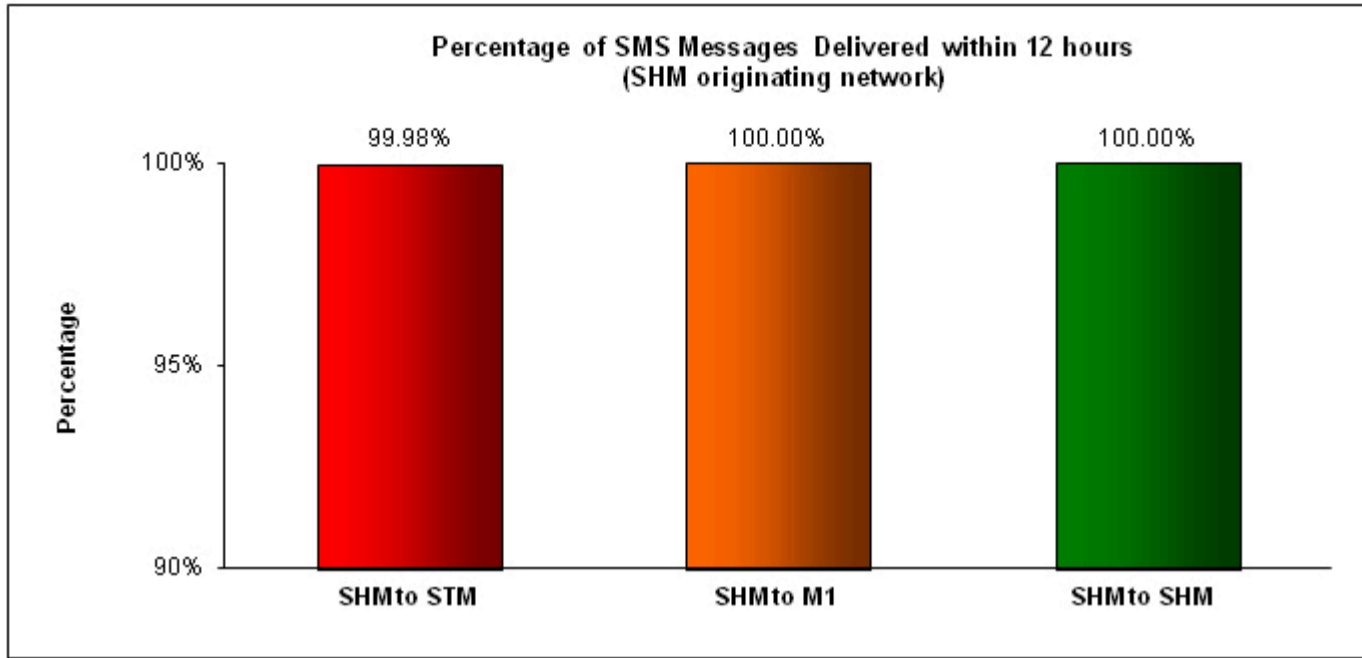

## Percentage of SMS Messages Delivered within 12 hours

(a) SingTel Mobile (originating network)

(b) M1 (originating network)

(c) StarHub Mobile (originating network)

\* The total sample size of test is 35,904 SMS messages.