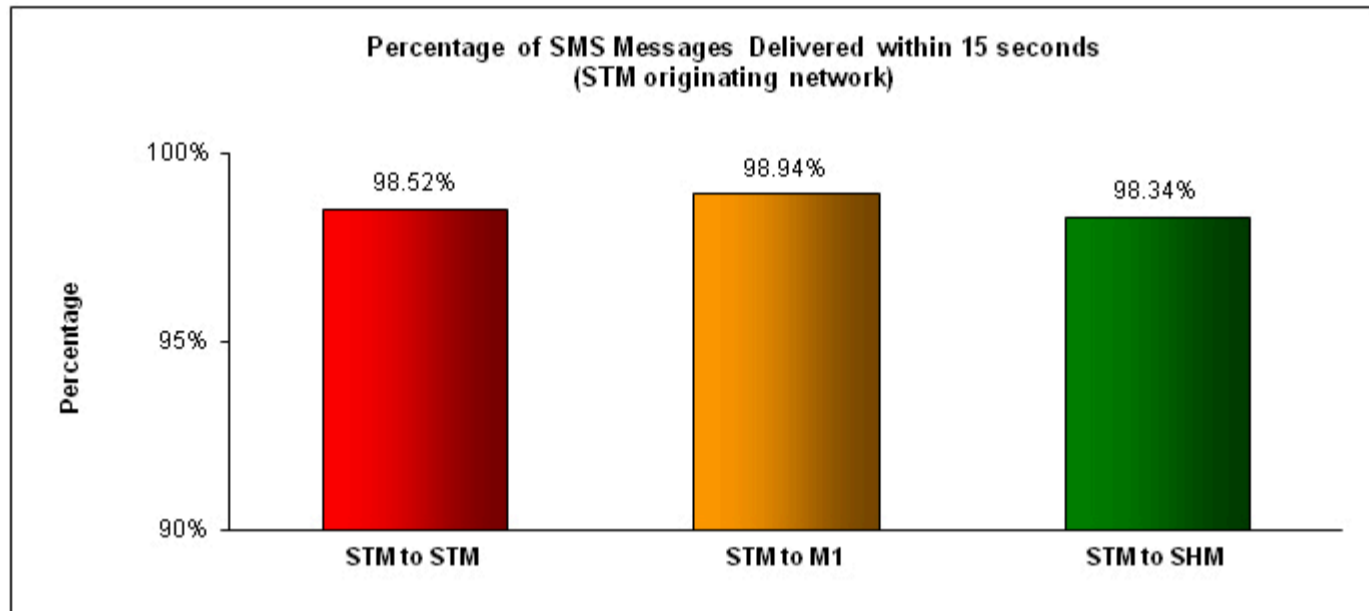

## Percentage of SMS Messages Delivered within 15 seconds

(a) SingTel Mobile ("STM") (originating network)

(b) M1 (originating network)

(c) StarHub Mobile ("SHM") (originating network)

## Percentage of SMS Messages Delivered within 12 hours

(a) SingTel Mobile (originating network)

(b) M1 (originating network)

(c) StarHub Mobile (originating network)

\* The total sample size of test is 35,904 SMS messages.