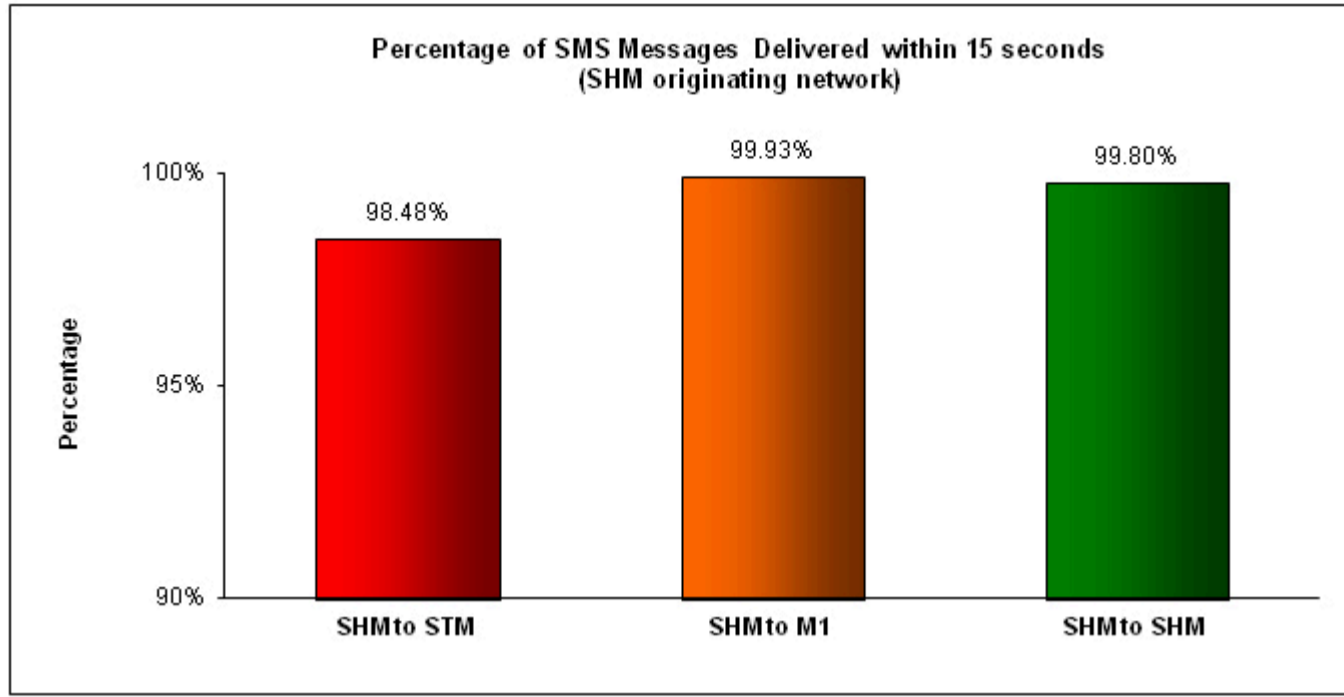

## Percentage of SMS Messages Delivered within 15 seconds

(a) SingTel Mobile ("STM") (originating network)

(b) M1 (originating network)

(c) StarHub Mobile ("SHM") (originating network)

## Percentage of SMS Messages Delivered within 15 minutes

(a) SingTel Mobile (originating network)

(b) M1 (originating network)

(c) StarHub Mobile (originating network)

## Percentage of SMS Messages Delivered within 12 hours

(a) SingTel Mobile (originating network)

(b) M1 (originating network)

(c) StarHub Mobile (originating network)

\* The total sample size of test is 35,904 SMS messages.