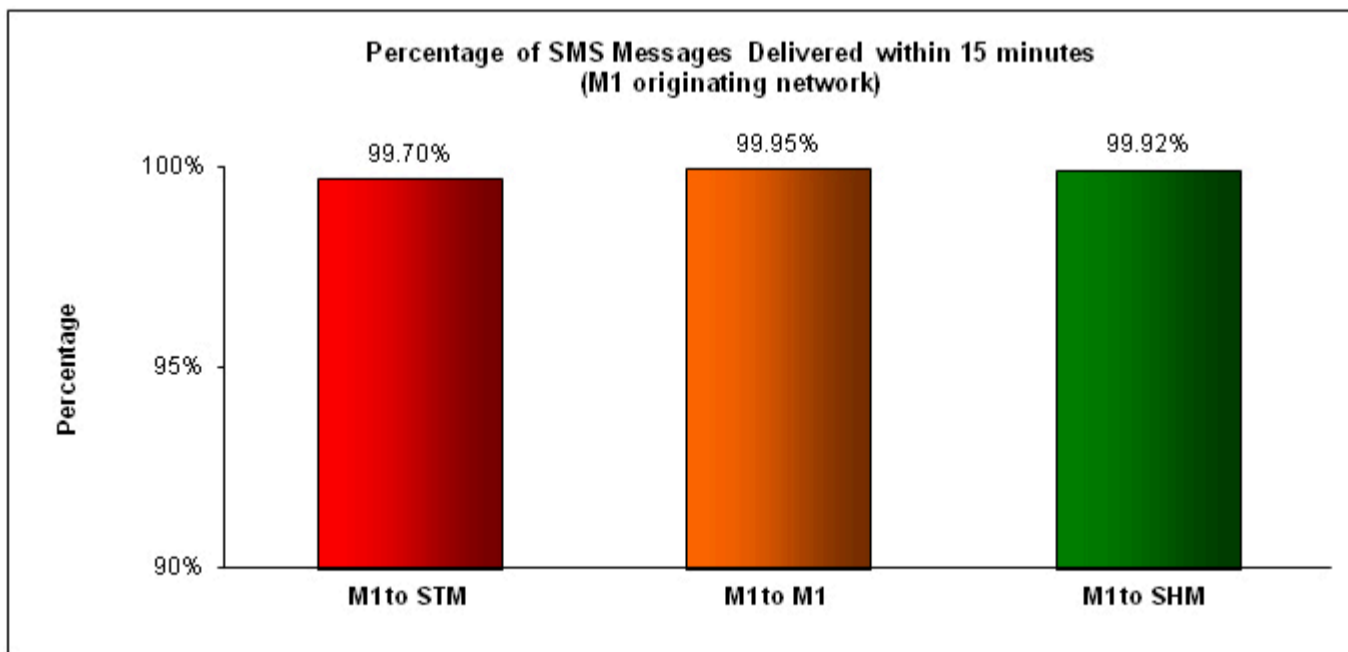

## Percentage of SMS Messages Delivered within 15 seconds

(a) SingTel Mobile ("STM") (originating network)

(b) M1 (originating network)

(c) StarHub Mobile ("SHM") (originating network)

## Percentage of SMS Messages Delivered within 15 minutes

(a) SingTel Mobile (originating network)

(b) M1 (originating network)

(c) StarHub Mobile (originating network)

## Percentage of SMS Messages Delivered within 12 hours

(a) SingTel Mobile (originating network)

(b) M1 (originating network)

(c) StarHub Mobile (originating network)

\* The total sample size of test is 35,904 SMS messages.