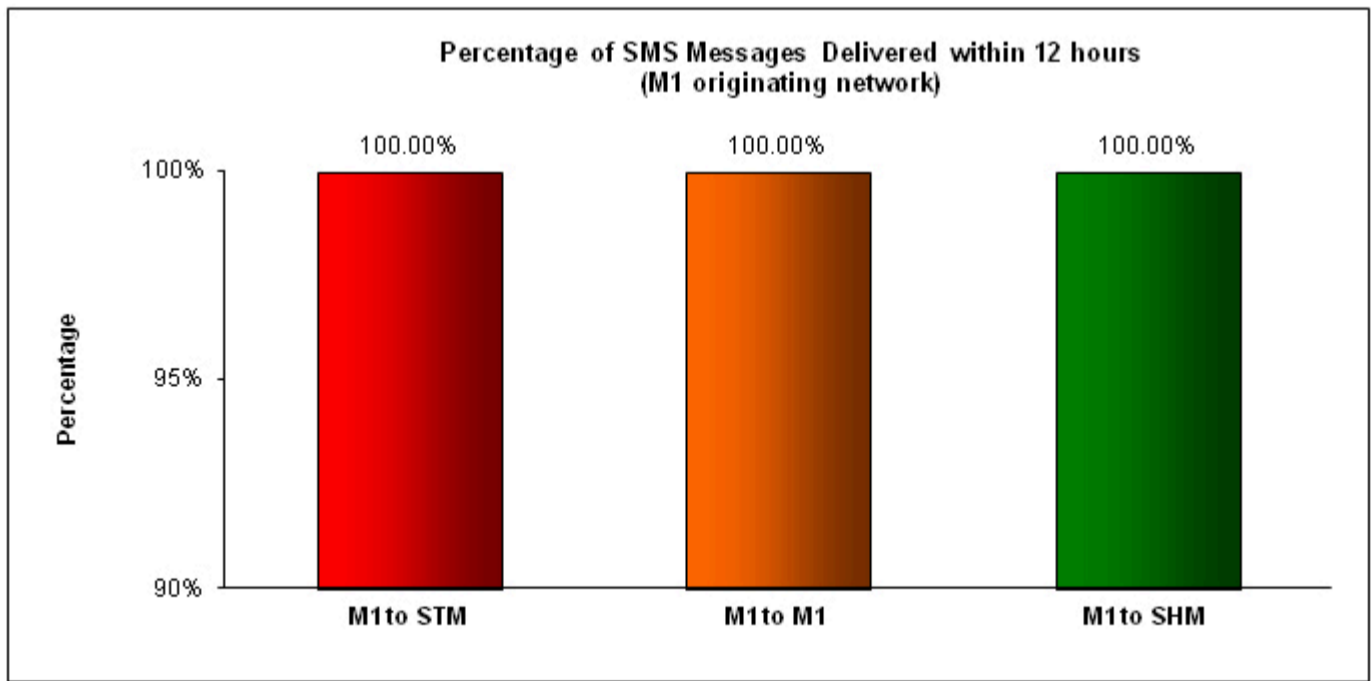

## Percentage of SMS Messages Delivered within 15 seconds

(a) SingTel Mobile ("STM") (originating network)

(b) M1 (originating network)

(c) StarHub Mobile ("SHM") (originating network)

## Percentage of SMS Messages Delivered within 15 minutes

(a) SingTel Mobile (originating network)

(b) M1 (originating network)

(c) StarHub Mobile (originating network)

## Percentage of SMS Messages Delivered within 12 hours

(a) SingTel Mobile (originating network)

(b) M1 (originating network)

(c) StarHub Mobile (originating network)

\* The total sample size of test is 35,904 SMS messages.