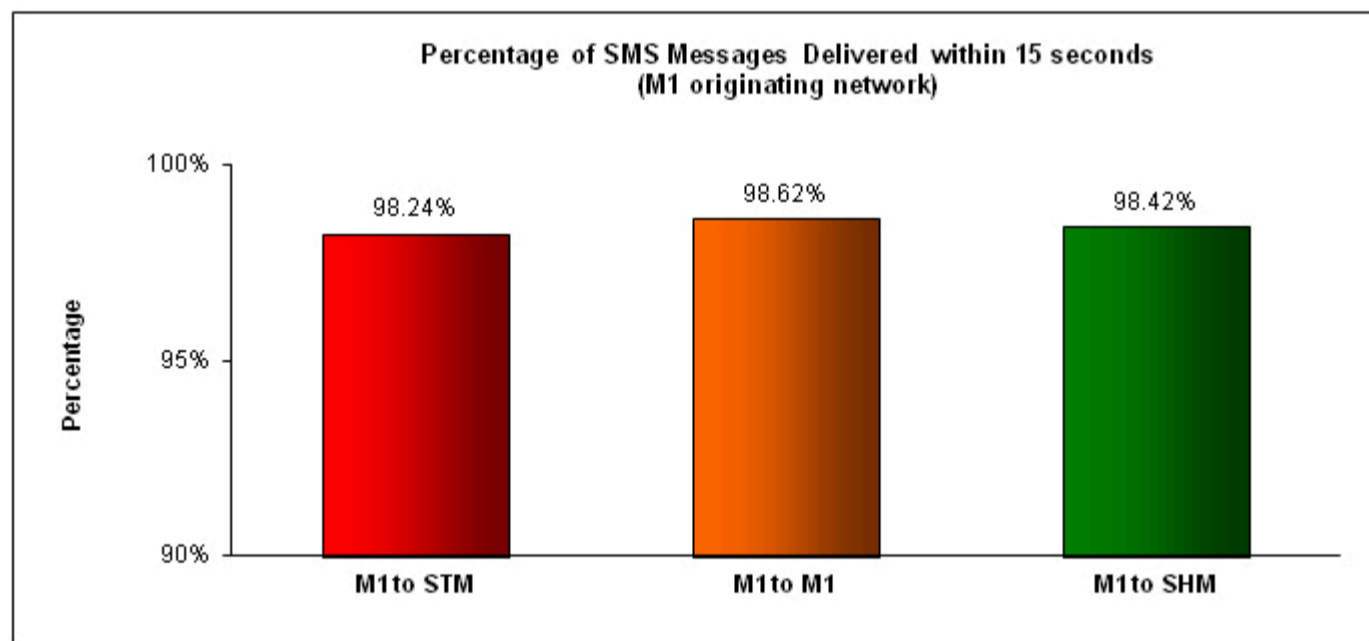

## Percentage of SMS Messages Delivered within 15 seconds

(a) SingTel Mobile ("STM") (originating network)

(b) M1 (originating network)

(c) StarHub Mobile ("SHM") (originating network)

## Percentage of SMS Messages Delivered within 12 hours

(a) SingTel Mobile (originating network)

(b) M1 (originating network)

(c) StarHub Mobile (originating network)

\* The total sample size of test is 35,904 SMS messages.