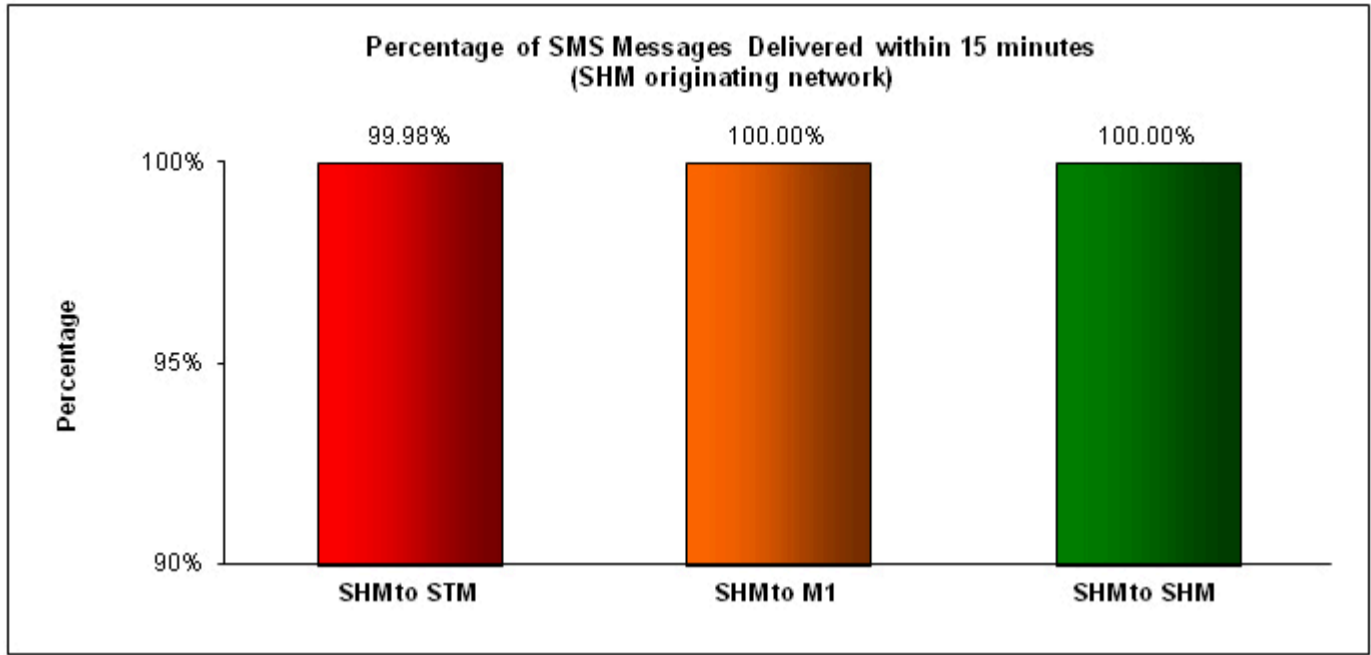

## Percentage of SMS Messages Delivered within 15 seconds

(a) SingTel Mobile ("STM") (originating network)

(b) M1 (originating network)

(c) StarHub Mobile ("SHM") (originating network)

## Percentage of SMS Messages Delivered within 15 minutes

(a) SingTel Mobile (originating network)

(b) M1 (originating network)

(c) StarHub Mobile (originating network)

## Percentage of SMS Messages Delivered within 12 hours

(a) SingTel Mobile (originating network)

(b) M1 (originating network)

(c) StarHub Mobile (originating network)

\* The total sample size of test is 35,904 SMS messages.