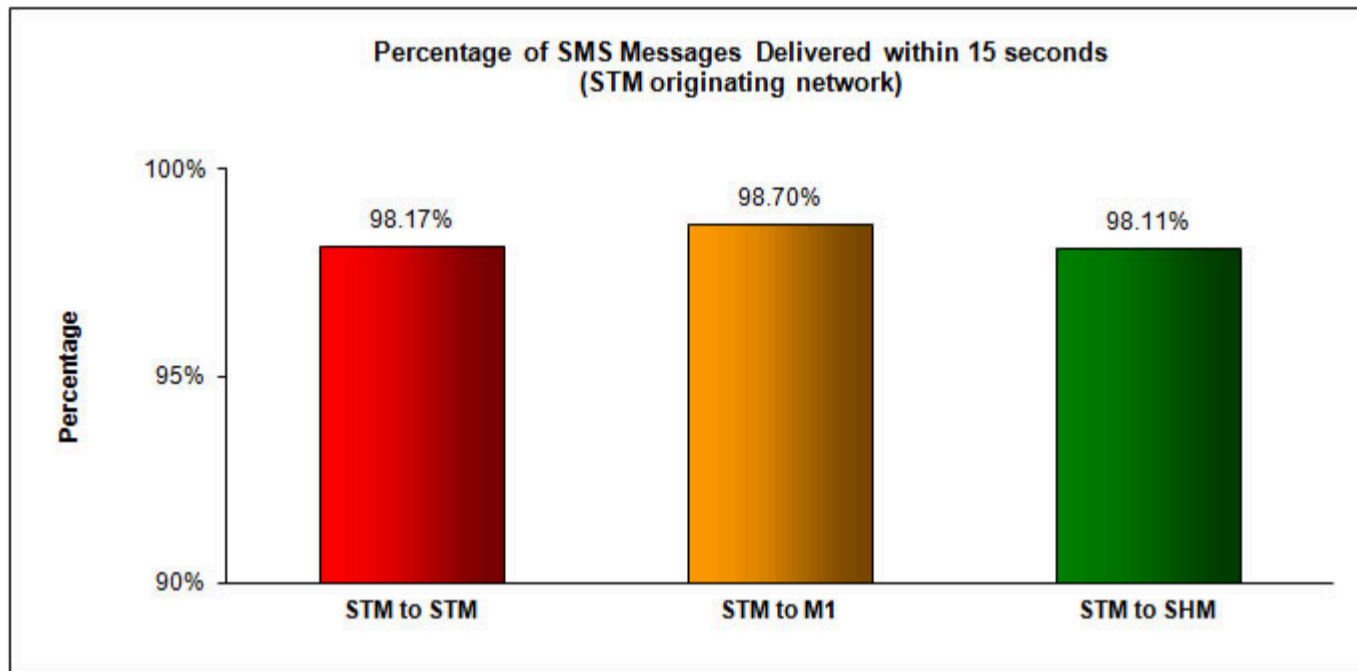

## Percentage of SMS Messages Delivered within 15 seconds

(a) SingTel Mobile ("STM") (originating network)

(b) M1 (originating network)

(c) StarHub Mobile ("SHM") (originating network)

## Percentage of SMS Messages Delivered within 12 hours

(a) SingTel Mobile (originating network)

(b) M1 (originating network)

(c) StarHub Mobile (originating network)

\* The total sample size of test is 32,064 SMS messages.