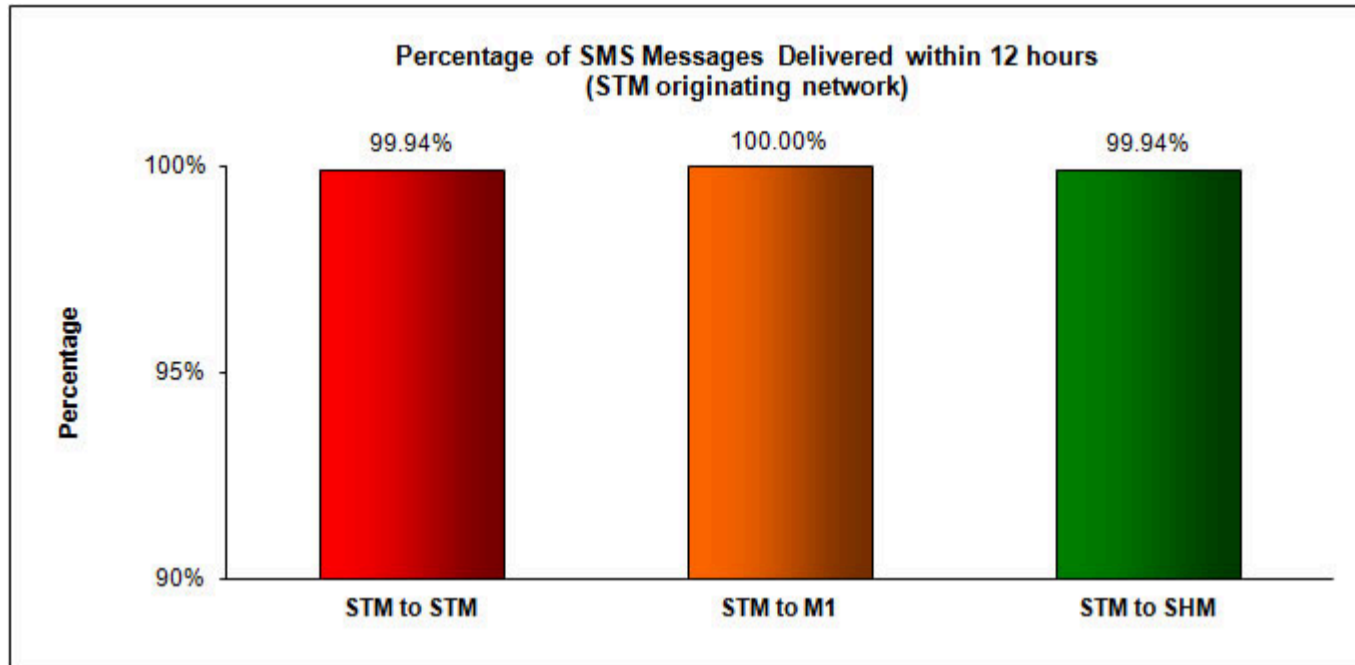

## Percentage of SMS Messages Delivered within 15 seconds

(a) SingTel Mobile ("STM") (originating network)

(b) M1 (originating network)

(c) StarHub Mobile ("SHM") (originating network)

## Percentage of SMS Messages Delivered within 15 minutes

(a) SingTel Mobile (originating network)

(b) M1 (originating network)

(c) StarHub Mobile (originating network)

## Percentage of SMS Messages Delivered within 12 hours

(a) SingTel Mobile (originating network)

(b) M1 (originating network)

(c) StarHub Mobile (originating network)

\* The total sample size of test is 32,064 SMS messages.