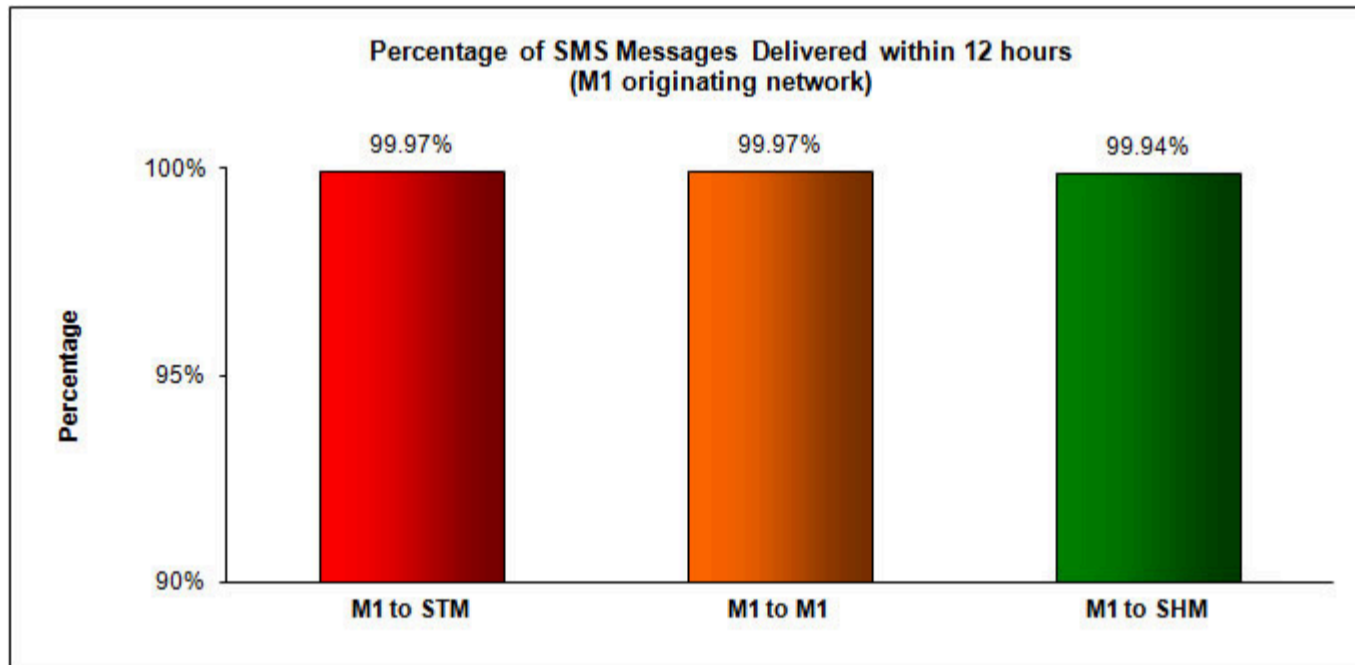

## Percentage of SMS Messages Delivered within 15 seconds

(a) SingTel Mobile ("STM") (originating network)

(b) M1 (originating network)

(c) StarHub Mobile ("SHM") (originating network)

## Percentage of SMS Messages Delivered within 15 minutes

(a) SingTel Mobile (originating network)

(b) M1 (originating network)

(c) StarHub Mobile (originating network)

## Percentage of SMS Messages Delivered within 12 hours

(a) SingTel Mobile (originating network)

(b) M1 (originating network)

(c) StarHub Mobile (originating network)

\* The total sample size of test is 32,064 SMS messages.