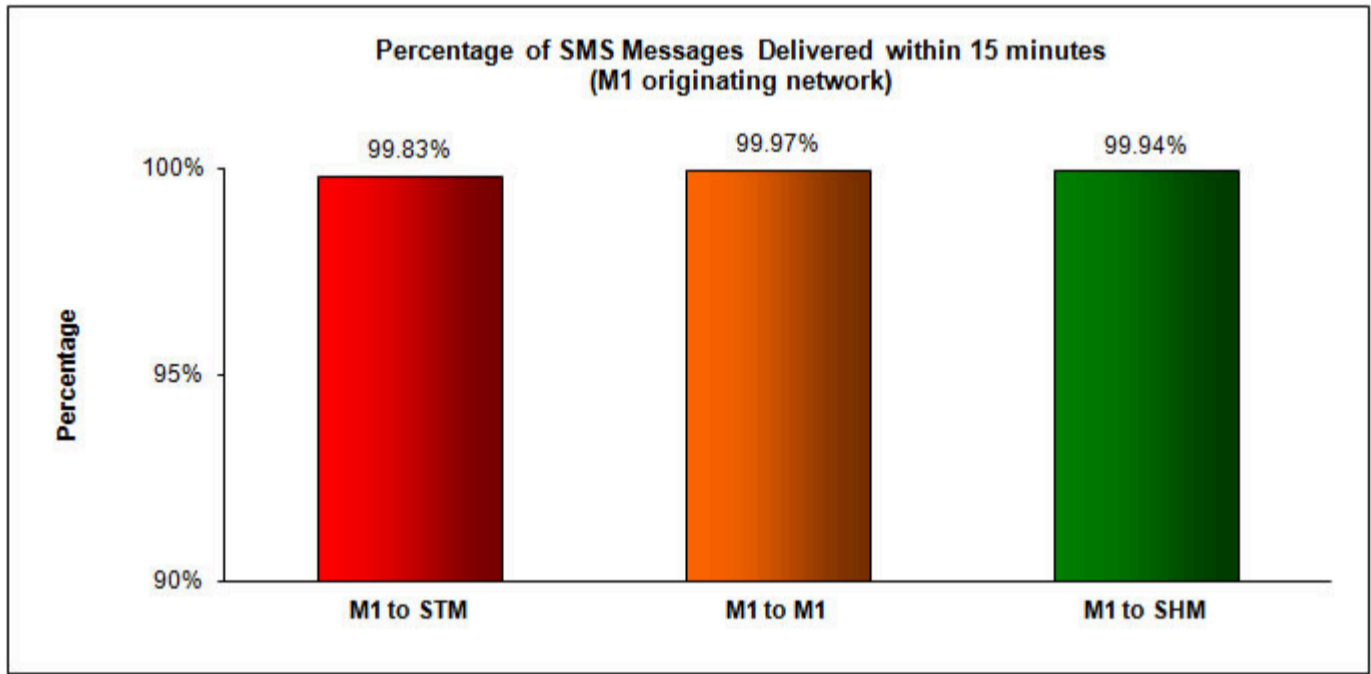

## Percentage of SMS Messages Delivered within 15 seconds

(a) SingTel Mobile ("STM") (originating network)

(b) M1 (originating network)

(c) StarHub Mobile ("SHM") (originating network)

## Percentage of SMS Messages Delivered within 15 minutes

(a) SingTel Mobile (originating network)

(b) M1 (originating network)

(c) StarHub Mobile (originating network)

## Percentage of SMS Messages Delivered within 12 hours

(a) SingTel Mobile (originating network)

(b) M1 (originating network)

(c) StarHub Mobile (originating network)

\* The total sample size of test is 32,064 SMS messages.