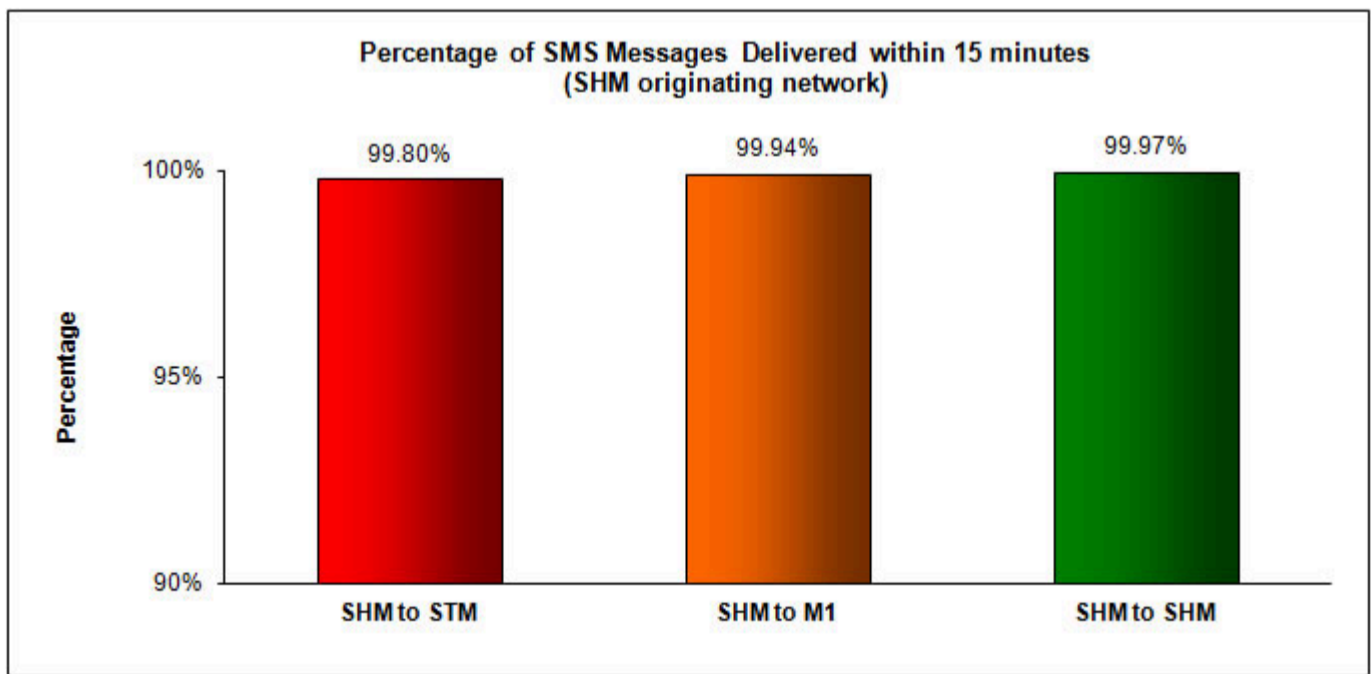

## Percentage of SMS Messages Delivered within 15 seconds

(a) SingTel Mobile ("STM") (originating network)

(b) M1 (originating network)

(c) StarHub Mobile ("SHM") (originating network)

## Percentage of SMS Messages Delivered within 15 minutes

(a) SingTel Mobile (originating network)

(b) M1 (originating network)

(c) StarHub Mobile (originating network)

## Percentage of SMS Messages Delivered within 12 hours

(a) SingTel Mobile (originating network)

(b) M1 (originating network)

(c) StarHub Mobile (originating network)

\* The total sample size of test is 32,064 SMS messages.