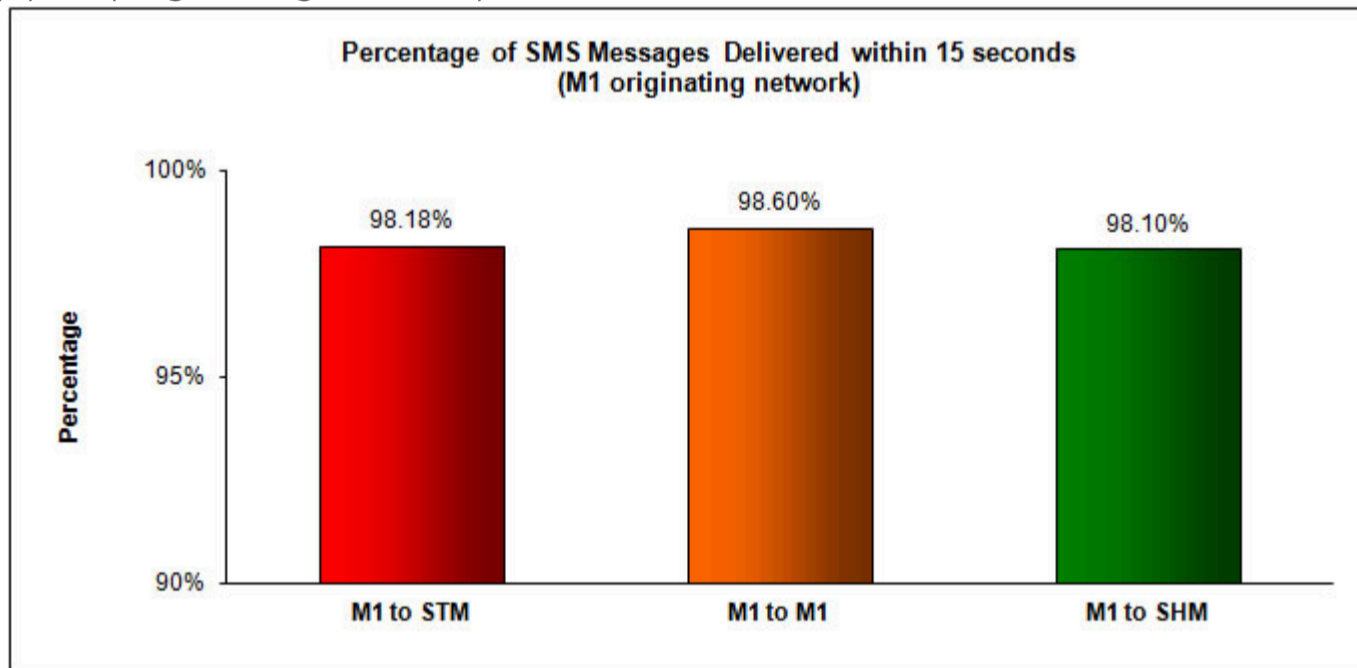

## Percentage of SMS Messages Delivered within 15 seconds

(a) SingTel Mobile ("STM") (originating network)

(b) M1 (originating network)

(c) StarHub Mobile ("SHM") (originating network)