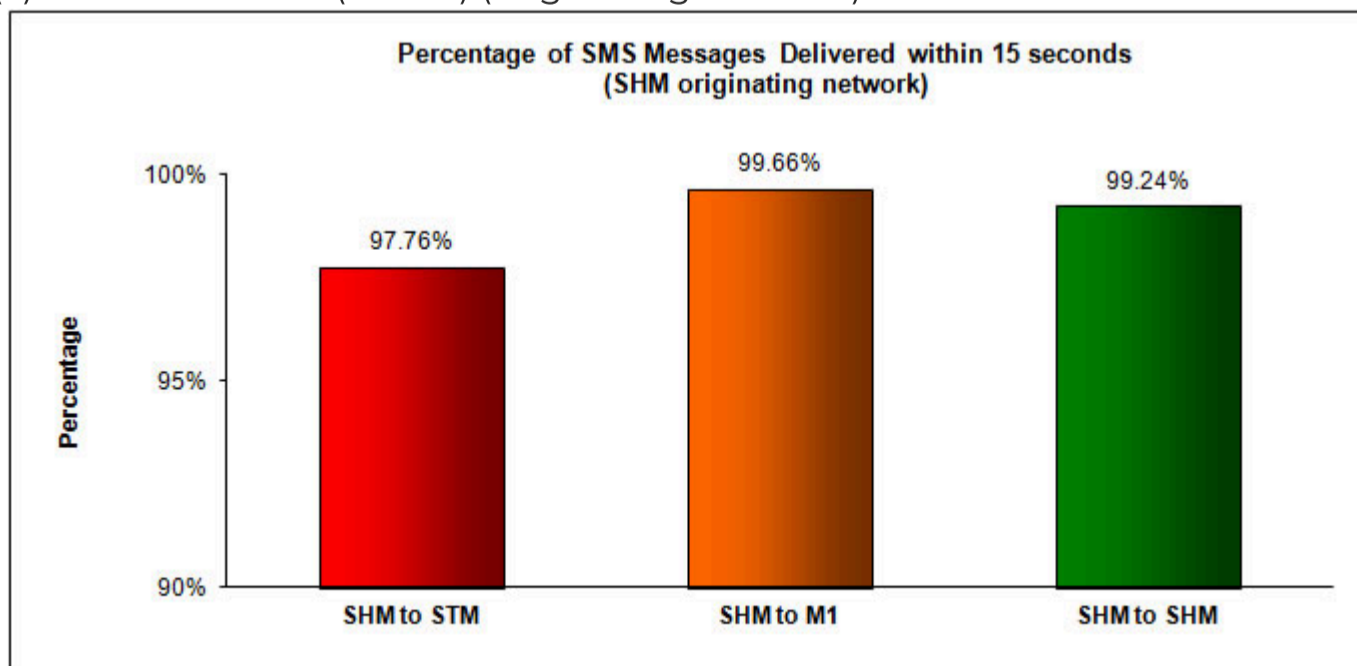

## Percentage of SMS Messages Delivered within 15 seconds

(a) SingTel Mobile ("STM") (originating network)

(b) M1 (originating network)

(c) StarHub Mobile ("SHM") (originating network)

## Percentage of SMS Messages Delivered within 15 minutes

(a) SingTel Mobile (originating network)

(b) M1 (originating network)

(c) StarHub Mobile (originating network)

## Percentage of SMS Messages Delivered within 12 hours

(a) SingTel Mobile (originating network)

(b) M1 (originating network)

(c) StarHub Mobile (originating network)

\* The total sample size of test is 32,064 SMS messages.