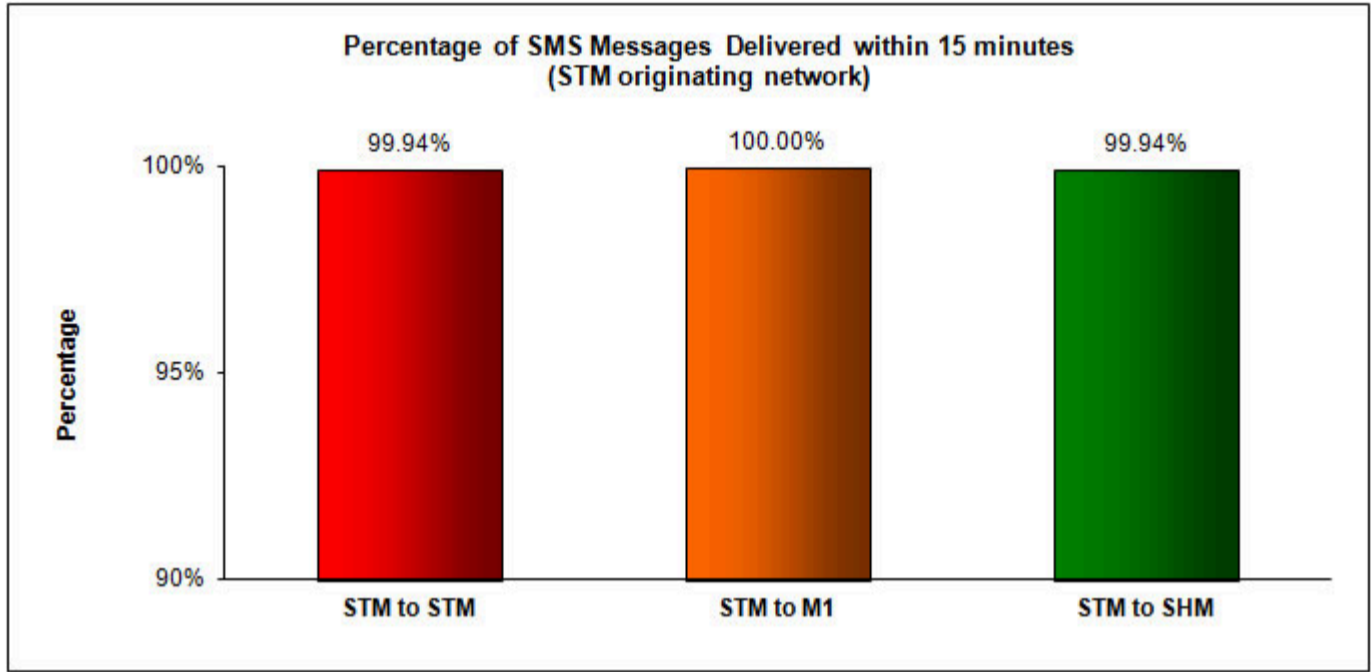

## Percentage of SMS Messages Delivered within 15 seconds

(a) SingTel Mobile ("STM") (originating network)

(b) M1 (originating network)

(c) StarHub Mobile ("SHM") (originating network)

## Percentage of SMS Messages Delivered within 15 minutes

(a) SingTel Mobile (originating network)

(b) M1 (originating network)

(c) StarHub Mobile (originating network)

## Percentage of SMS Messages Delivered within 12 hours

(a) SingTel Mobile (originating network)

(b) M1 (originating network)

(c) StarHub Mobile (originating network)

\* The total sample size of test is 32,064 SMS messages.