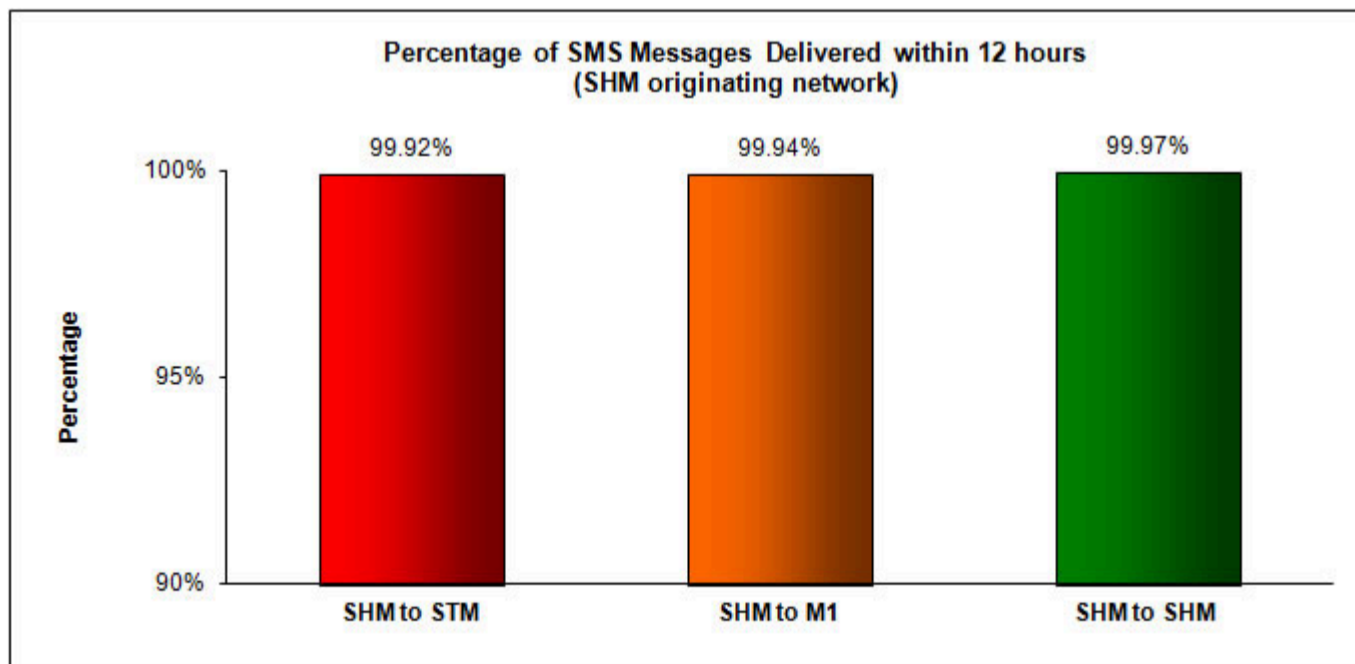

## Percentage of SMS Messages Delivered within 15 minutes

(a) SingTel Mobile (originating network)

(b) M1 (originating network)

(c) StarHub Mobile (originating network)

## Percentage of SMS Messages Delivered within 12 hours

(a) SingTel Mobile (originating network)

(b) M1 (originating network)

(c) StarHub Mobile (originating network)

\* The total sample size of test is 32,064 SMS messages.