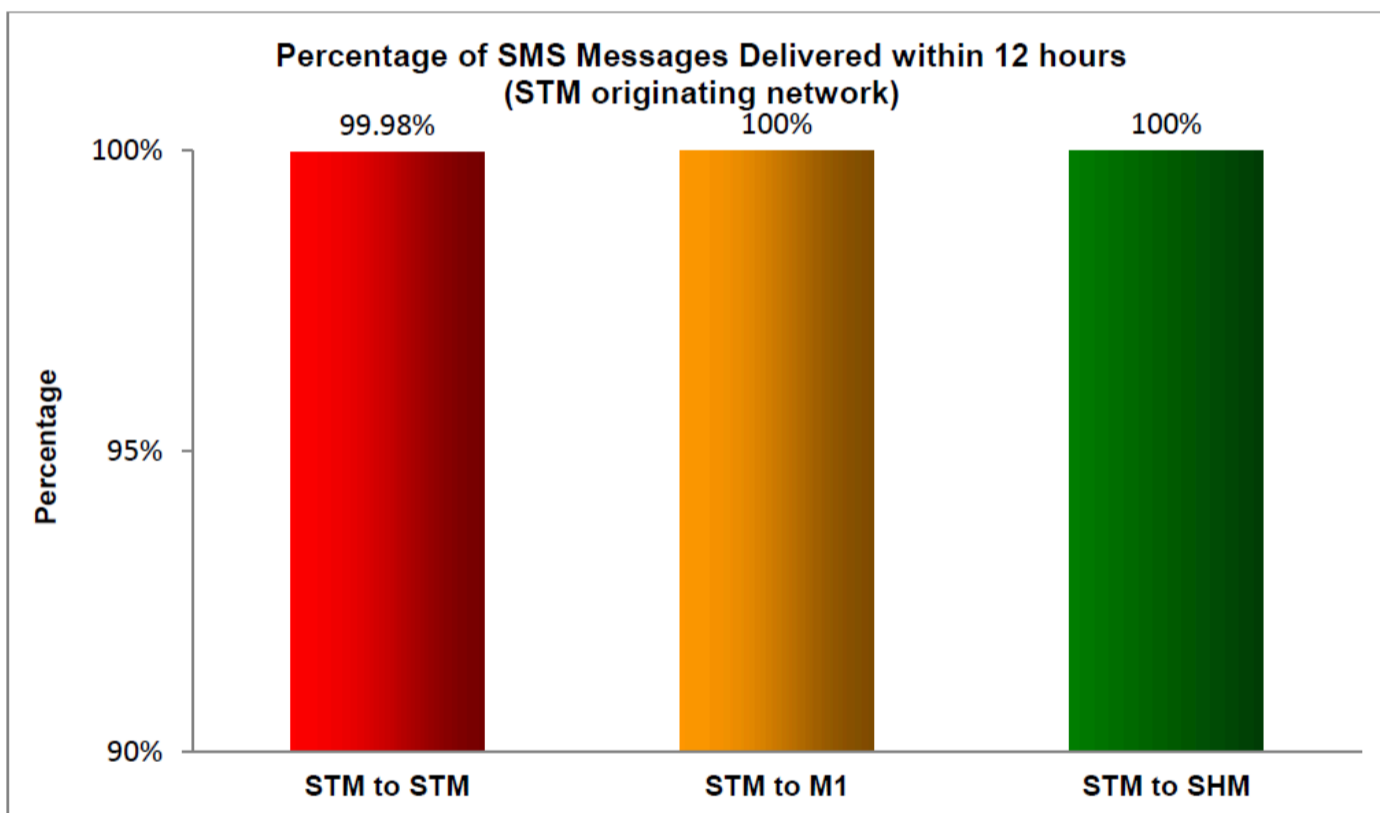

# SMS Performance Measurement for 2019

Percentage of SMS Messages Delivered within 15 seconds

(a) Singtel Mobile ("STM") (originating network)

(b) M1 (originating network)

(c) StarHub Mobile ("SHM") (originating network)

**Percentage of SMS Messages Delivered within 15 minutes**

(a) Singtel Mobile ("STM") (originating network)

(b) M1 (originating network)

(c) StarHub Mobile ("SHM") (originating network)

Percentage of SMS Messages Delivered within 12 hours

(a) Singtel Mobile ("STM") (originating network)

(b) M1 (originating network)

(c) StarHub Mobile ("SHM") (originating network)

\* The total sample size of test is 36,150 SMS messages.