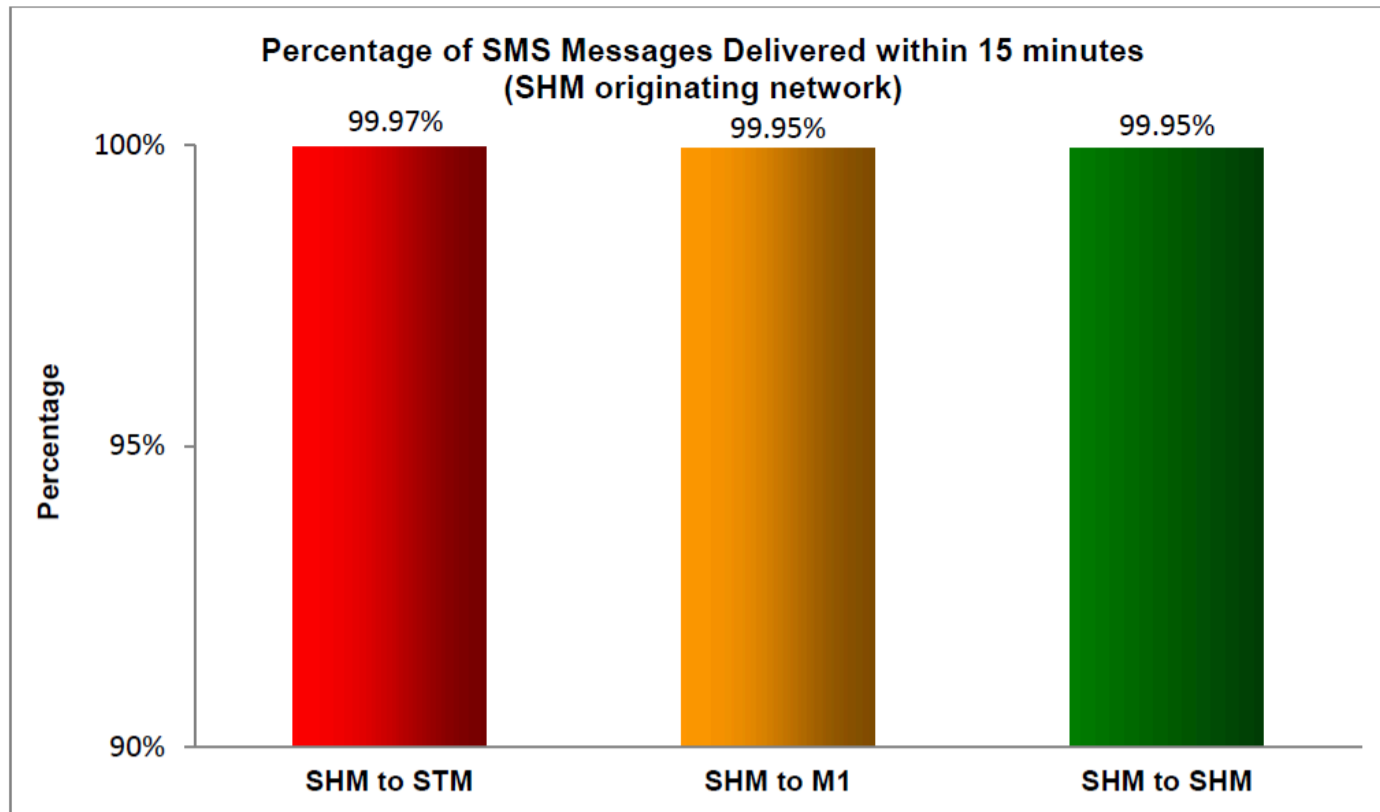

# SMS Performance Measurement for 2019

Percentage of SMS Messages Delivered within 15 seconds

(a) Singtel Mobile ("STM") (originating network)

(b) M1 (originating network)

(c) StarHub Mobile ("SHM") (originating network)

**Percentage of SMS Messages Delivered within 15 minutes**

(a) Singtel Mobile ("STM") (originating network)

(b) M1 (originating network)

(c) StarHub Mobile ("SHM") (originating network)

Percentage of SMS Messages Delivered within 12 hours

(a) Singtel Mobile ("STM") (originating network)

(b) M1 (originating network)

(c) StarHub Mobile ("SHM") (originating network)

\* The total sample size of test is 36,150 SMS messages.