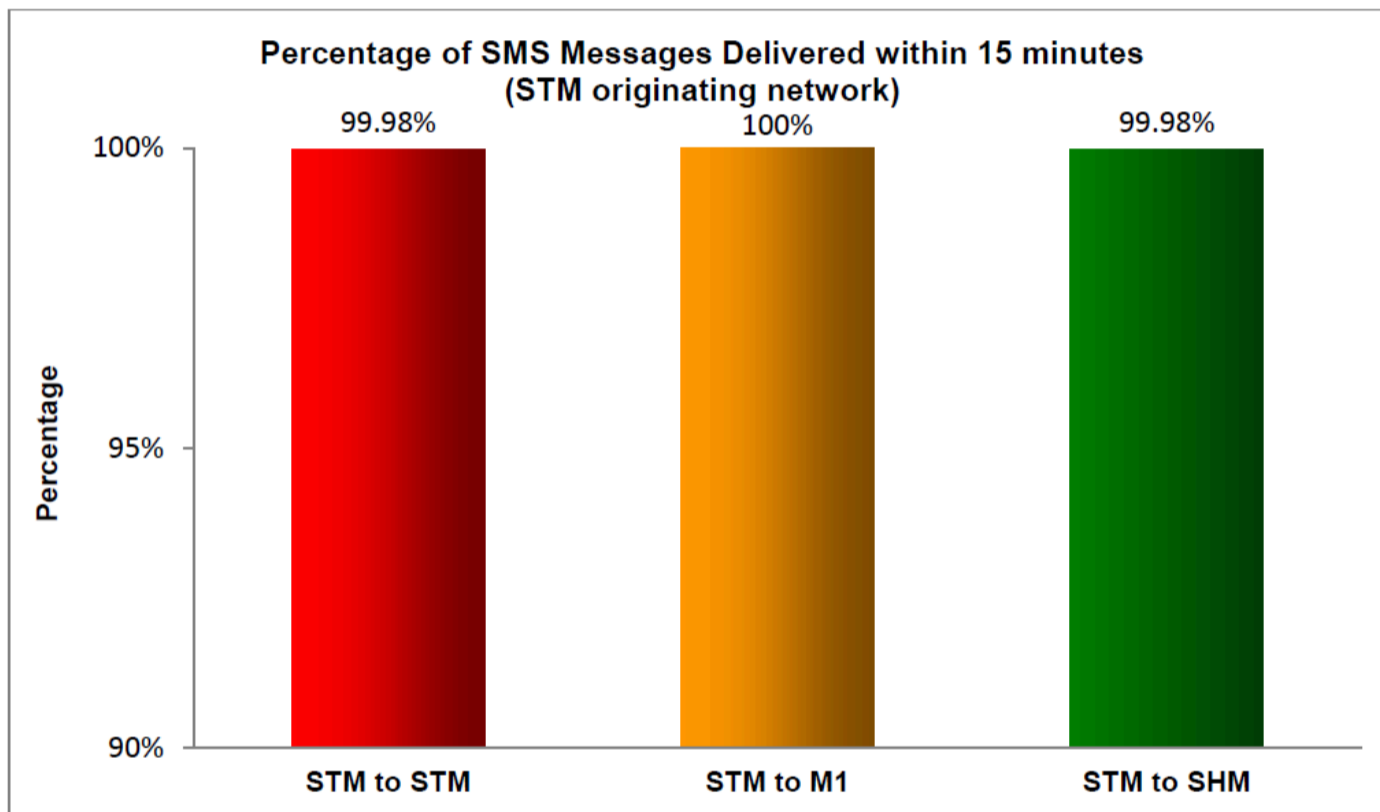

# SMS Performance Measurement for 2019

Percentage of SMS Messages Delivered within 15 seconds

(a) Singtel Mobile ("STM") (originating network)

(b) M1 (originating network)

(c) StarHub Mobile ("SHM") (originating network)

**Percentage of SMS Messages Delivered within 15 minutes**

(a) Singtel Mobile ("STM") (originating network)

(b) M1 (originating network)

(c) StarHub Mobile ("SHM") (originating network)

Percentage of SMS Messages Delivered within 12 hours

(a) Singtel Mobile ("STM") (originating network)

(b) M1 (originating network)

(c) StarHub Mobile ("SHM") (originating network)

\* The total sample size of test is 36,150 SMS messages.