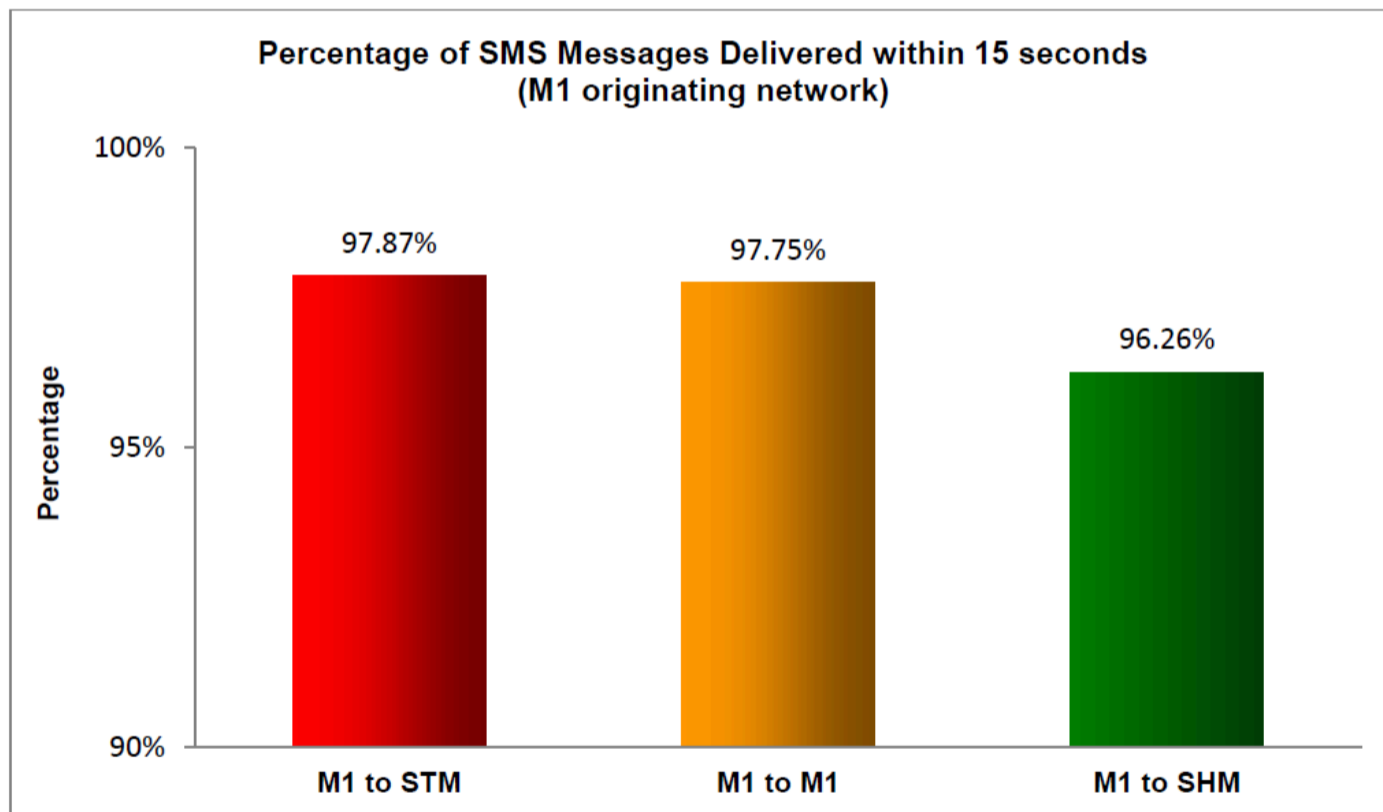

# SMS Performance Measurement for 2019

Percentage of SMS Messages Delivered within 15 seconds

(a) Singtel Mobile ("STM") (originating network)

(b) M1 (originating network)

(c) StarHub Mobile ("SHM") (originating network)

**Percentage of SMS Messages Delivered within 15 minutes**

(a) Singtel Mobile ("STM") (originating network)

(b) M1 (originating network)

(c) StarHub Mobile ("SHM") (originating network)

Percentage of SMS Messages Delivered within 12 hours

(a) Singtel Mobile ("STM") (originating network)

(b) M1 (originating network)

(c) StarHub Mobile ("SHM") (originating network)

\* The total sample size of test is 36,150 SMS messages.