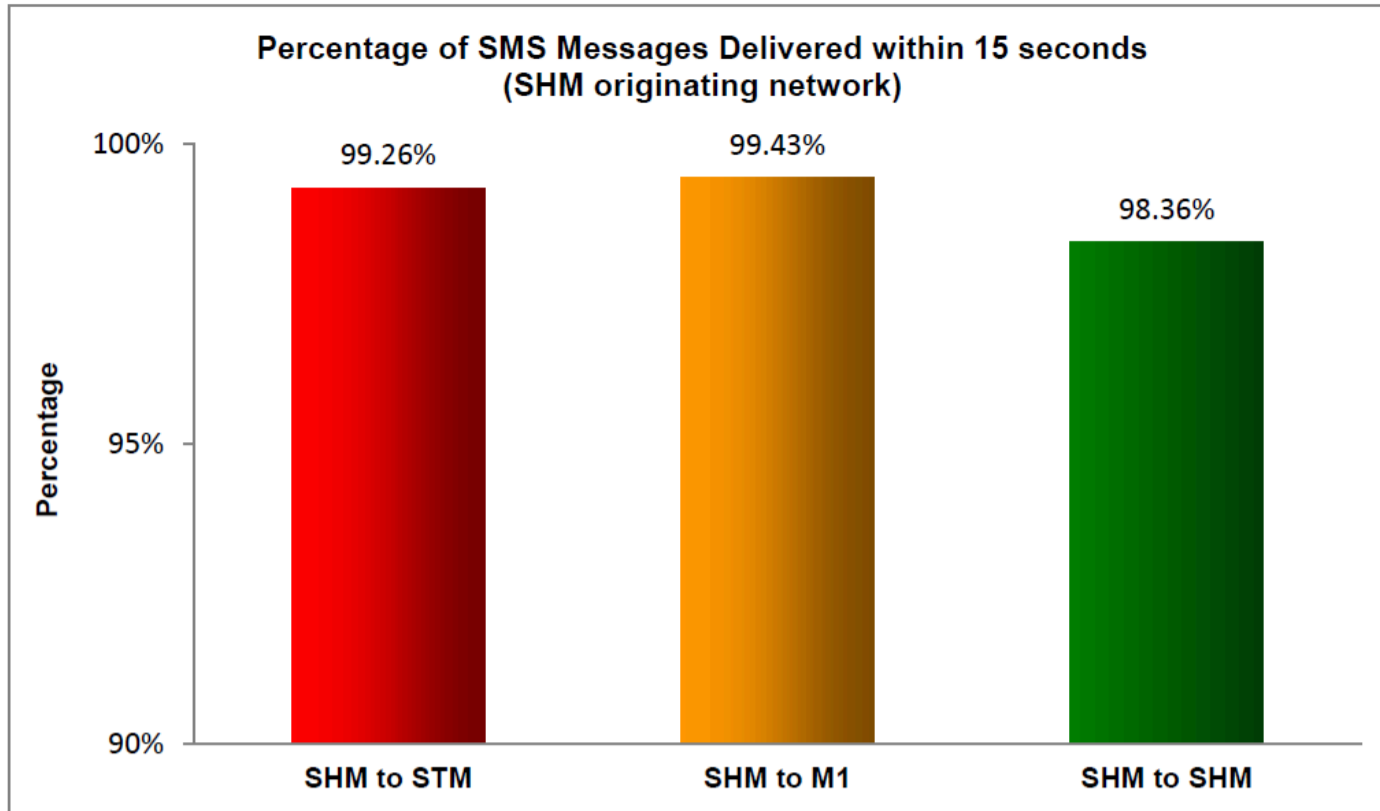

# SMS Performance Measurement for 2019

Percentage of SMS Messages Delivered within 15 seconds

(a) Singtel Mobile ("STM") (originating network)

(b) M1 (originating network)

(c) StarHub Mobile ("SHM") (originating network)

**Percentage of SMS Messages Delivered within 15 minutes**

(a) Singtel Mobile ("STM") (originating network)

(b) M1 (originating network)

(c) StarHub Mobile ("SHM") (originating network)

Percentage of SMS Messages Delivered within 12 hours

(a) Singtel Mobile ("STM") (originating network)

(b) M1 (originating network)

(c) StarHub Mobile ("SHM") (originating network)

\* The total sample size of test is 36,150 SMS messages.