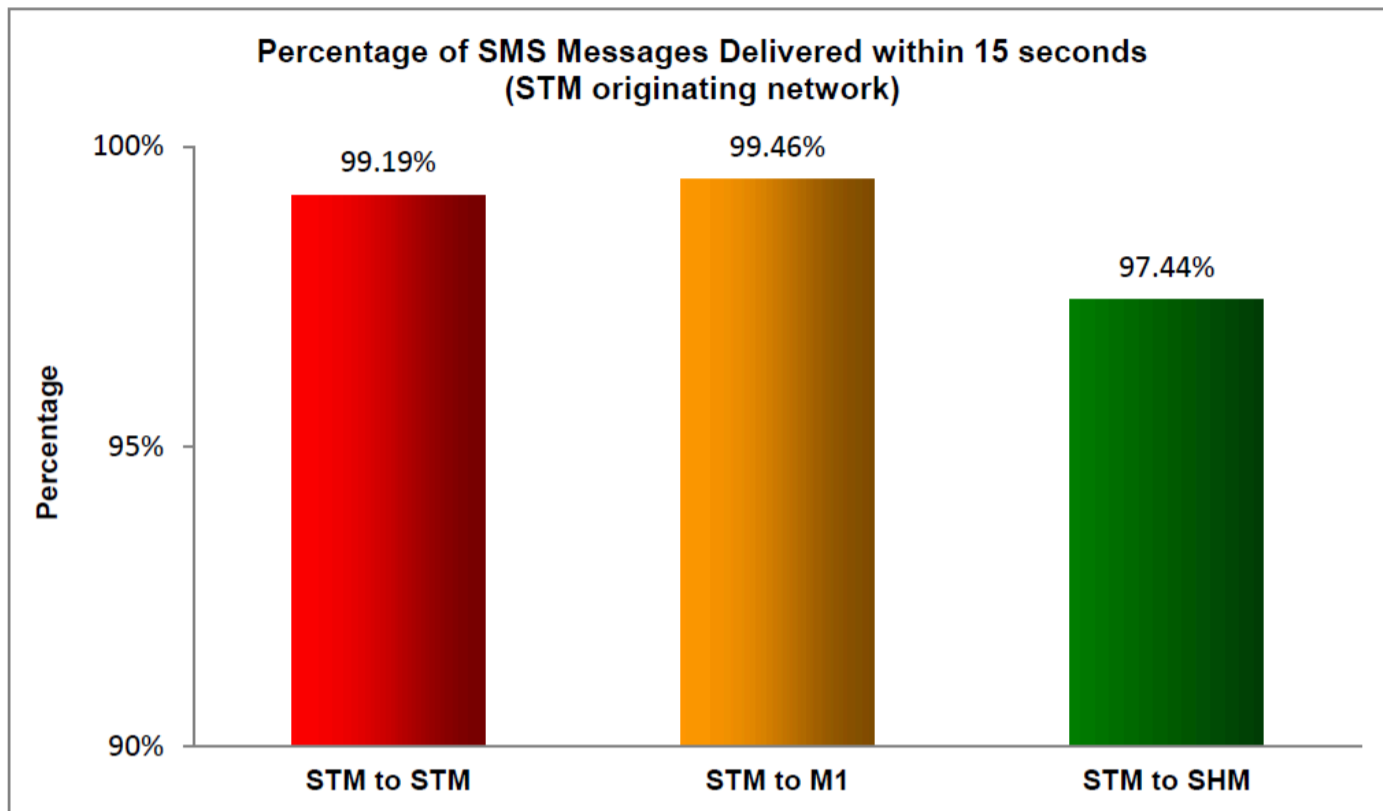

# SMS Performance Measurement for 2019

Percentage of SMS Messages Delivered within 15 seconds

(a) Singtel Mobile ("STM") (originating network)

(b) M1 (originating network)

(c) StarHub Mobile ("SHM") (originating network)

**Percentage of SMS Messages Delivered within 15 minutes**

(a) Singtel Mobile ("STM") (originating network)

(b) M1 (originating network)

(c) StarHub Mobile ("SHM") (originating network)

Percentage of SMS Messages Delivered within 12 hours

(a) Singtel Mobile ("STM") (originating network)

(b) M1 (originating network)

(c) StarHub Mobile ("SHM") (originating network)

\* The total sample size of test is 36,150 SMS messages.