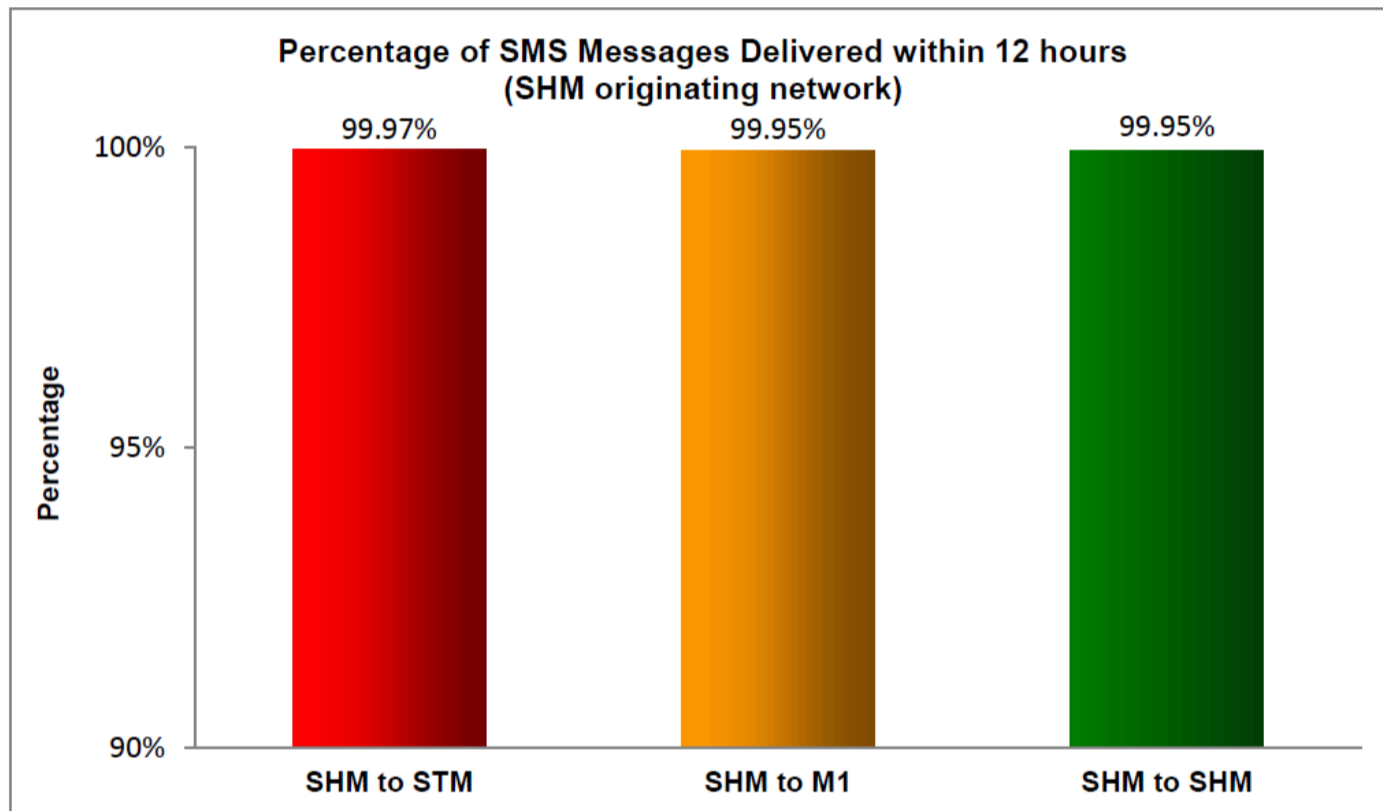

**Percentage of SMS Messages Delivered within 15 minutes**

(a) Singtel Mobile ("STM") (originating network)

(b) M1 (originating network)

(c) StarHub Mobile ("SHM") (originating network)

Percentage of SMS Messages Delivered within 12 hours

(a) Singtel Mobile ("STM") (originating network)

(b) M1 (originating network)

(c) StarHub Mobile ("SHM") (originating network)

\* The total sample size of test is 36,150 SMS messages.