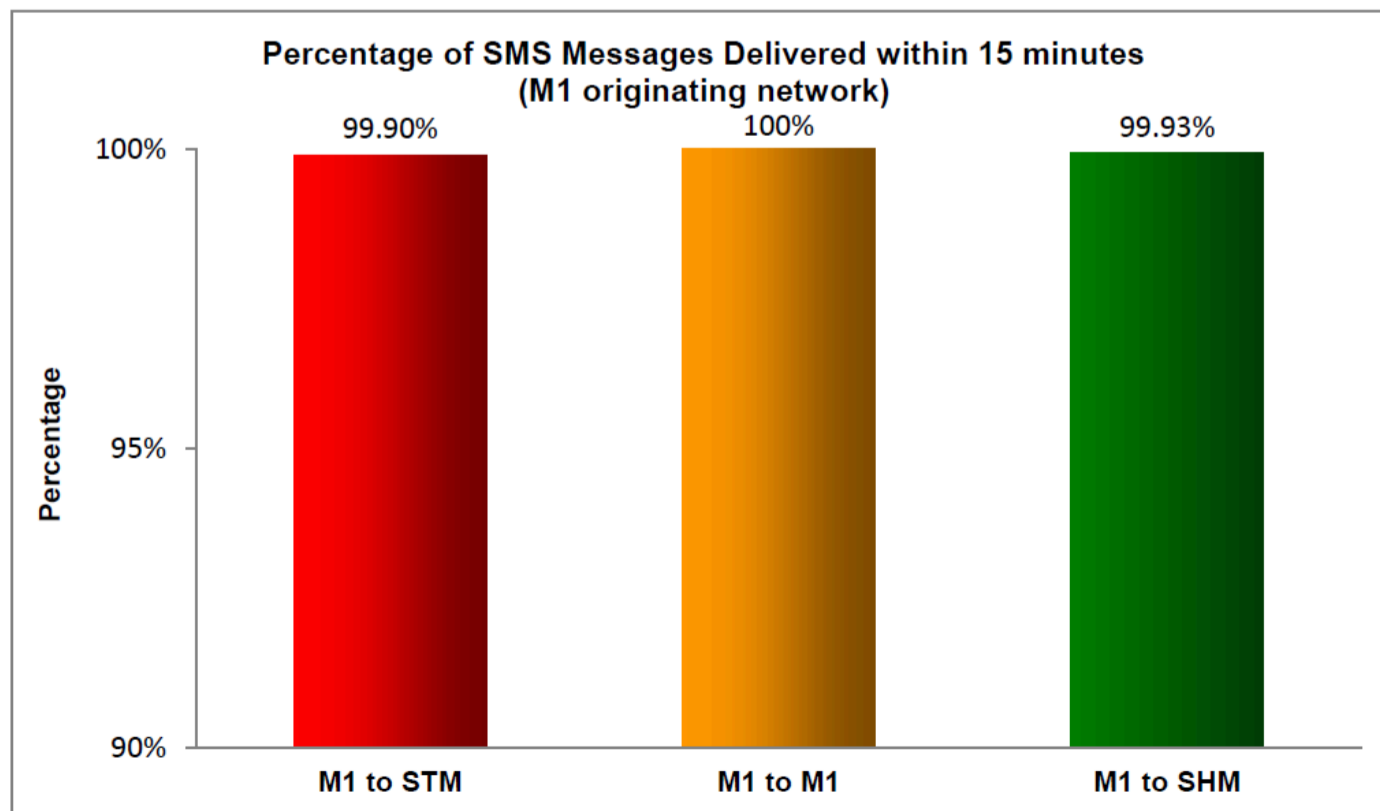

# SMS Performance Measurement for 2019

Percentage of SMS Messages Delivered within 15 seconds

(a) Singtel Mobile ("STM") (originating network)

(b) M1 (originating network)

(c) StarHub Mobile ("SHM") (originating network)

**Percentage of SMS Messages Delivered within 15 minutes**

(a) Singtel Mobile ("STM") (originating network)

(b) M1 (originating network)

(c) StarHub Mobile ("SHM") (originating network)

Percentage of SMS Messages Delivered within 12 hours

(a) Singtel Mobile ("STM") (originating network)

(b) M1 (originating network)

(c) StarHub Mobile ("SHM") (originating network)

\* The total sample size of test is 36,150 SMS messages.