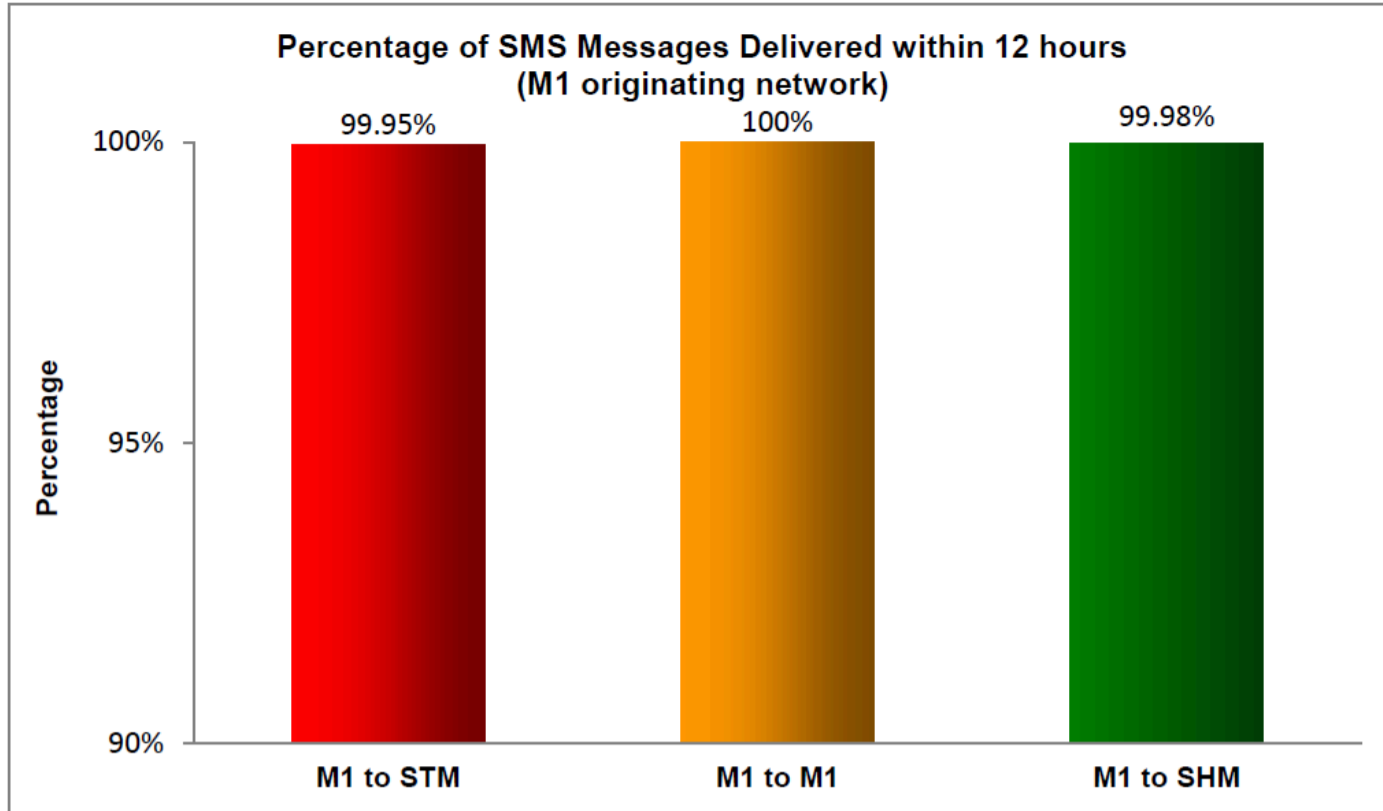

# SMS Performance Measurement for 2019

Percentage of SMS Messages Delivered within 15 seconds

(a) Singtel Mobile ("STM") (originating network)

(b) M1 (originating network)

(c) StarHub Mobile ("SHM") (originating network)

**Percentage of SMS Messages Delivered within 15 minutes**

(a) Singtel Mobile ("STM") (originating network)

(b) M1 (originating network)

(c) StarHub Mobile ("SHM") (originating network)

Percentage of SMS Messages Delivered within 12 hours

(a) Singtel Mobile ("STM") (originating network)

(b) M1 (originating network)

(c) StarHub Mobile ("SHM") (originating network)

\* The total sample size of test is 36,150 SMS messages.