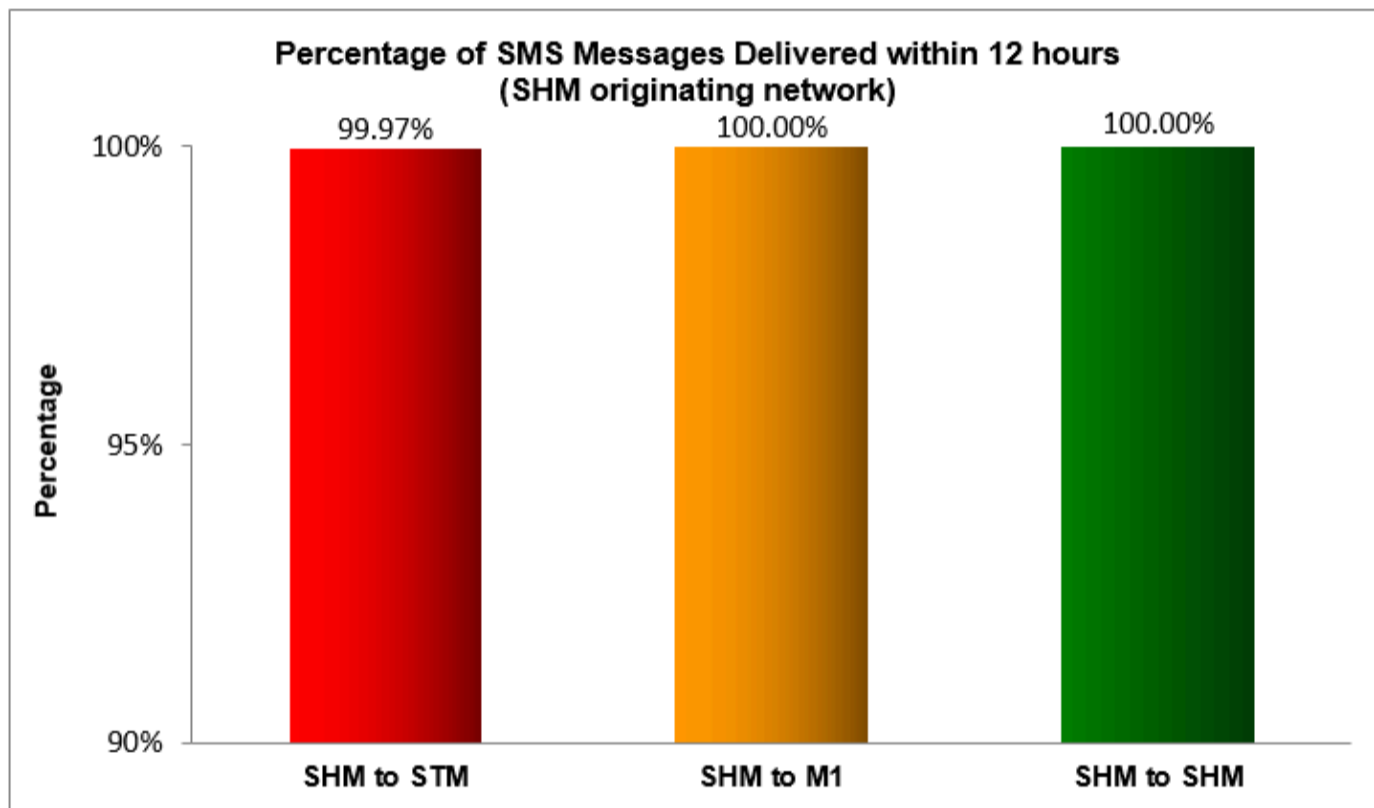

Percentage of SMS Messages Delivered within 15 minutes

(a) SingTel Mobile (originating network)

(b) M1 (originating network)

(c) StarHub Mobile (originating network)

Percentage of SMS Messages Delivered within 12 hours

(a) SingTel Mobile (originating network)

(b) M1 (originating network)

(c) StarHub Mobile (originating network)

\* The total sample size of test is 33,364 SMS messages.