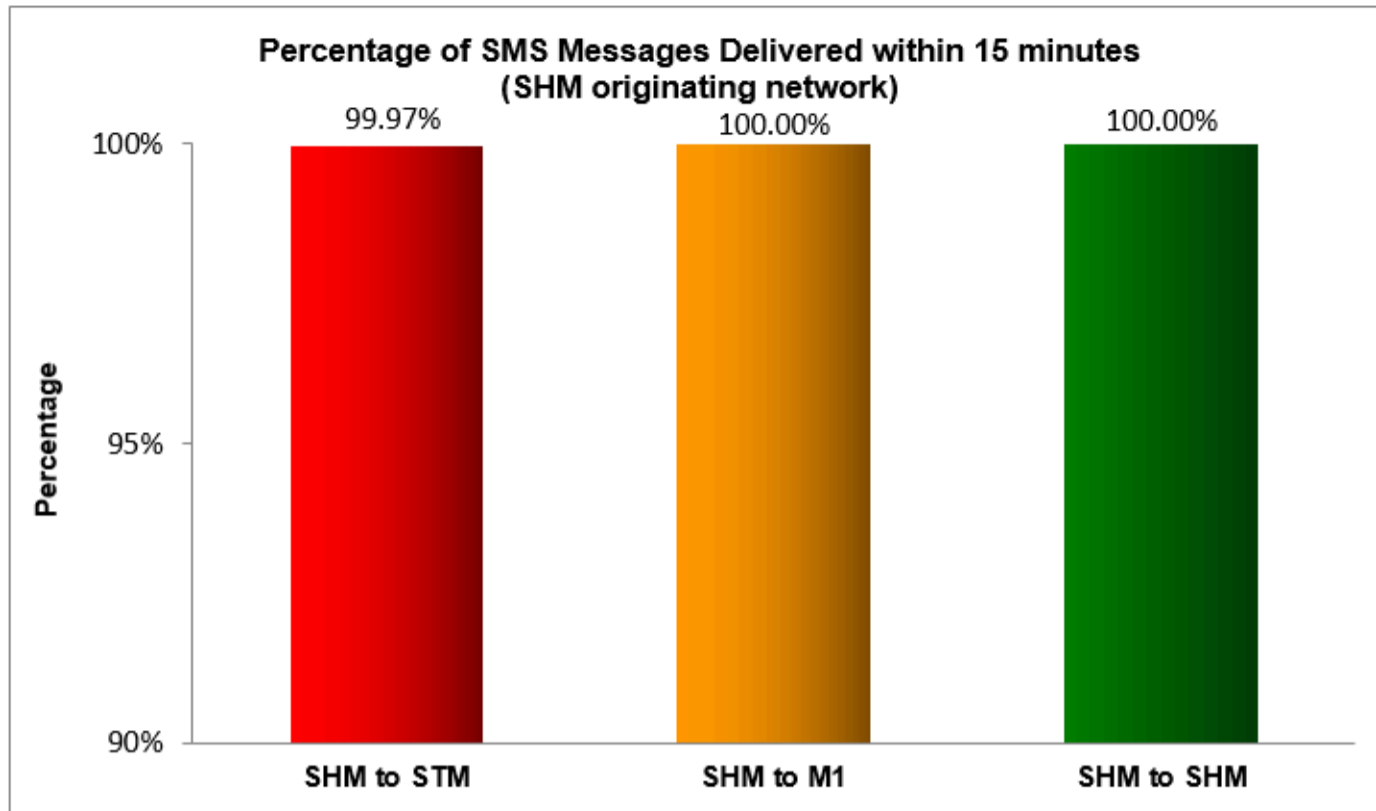

# SMS Performance Measurement for 2018

Percentage of SMS Messages Delivered within 15 seconds

(a) SingTel Mobile ("STM") (originating network)

(b) M1 (originating network)

(c) StarHub Mobile ("SHM") (originating network)

Percentage of SMS Messages Delivered within 15 minutes

(a) SingTel Mobile (originating network)

(b) M1 (originating network)

(c) StarHub Mobile (originating network)

Percentage of SMS Messages Delivered within 12 hours

(a) SingTel Mobile (originating network)

(b) M1 (originating network)

(c) StarHub Mobile (originating network)

\* The total sample size of test is 33,364 SMS messages.