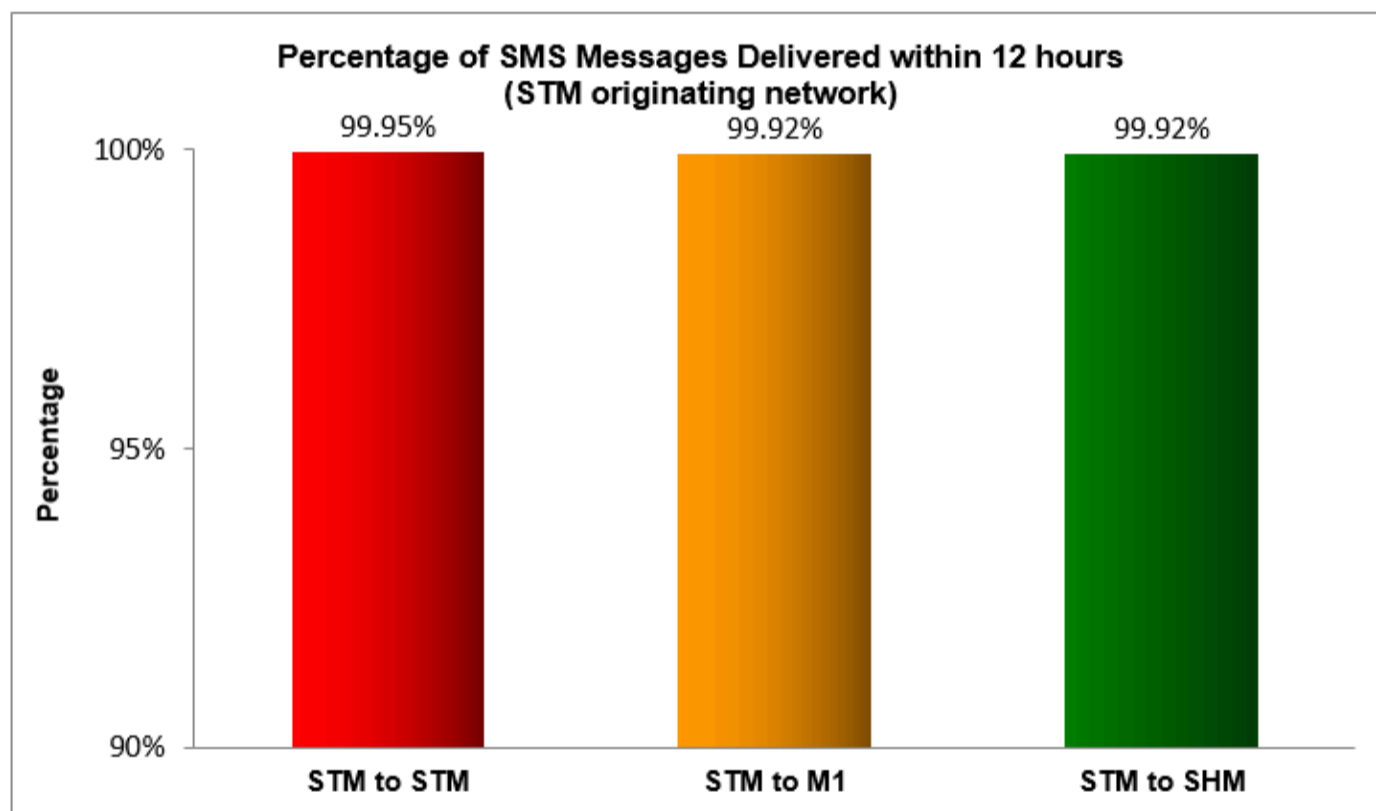

# SMS Performance Measurement for 2018

Percentage of SMS Messages Delivered within 15 seconds

(a) SingTel Mobile ("STM") (originating network)

(b) M1 (originating network)

(c) StarHub Mobile ("SHM") (originating network)

Percentage of SMS Messages Delivered within 15 minutes

(a) SingTel Mobile (originating network)

(b) M1 (originating network)

(c) StarHub Mobile (originating network)

Percentage of SMS Messages Delivered within 12 hours

(a) SingTel Mobile (originating network)

(b) M1 (originating network)

(c) StarHub Mobile (originating network)

\* The total sample size of test is 33,364 SMS messages.