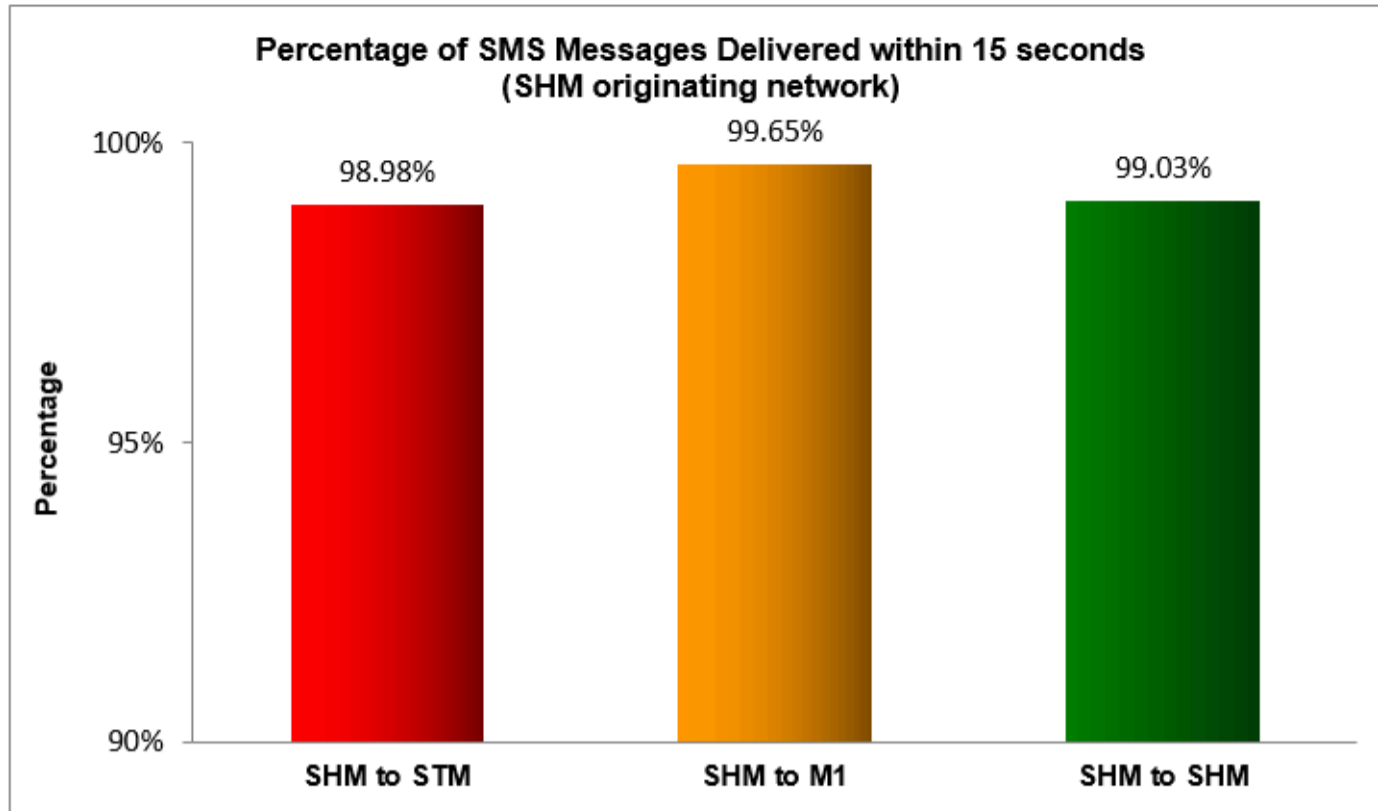

# SMS Performance Measurement for 2018

Percentage of SMS Messages Delivered within 15 seconds

(a) SingTel Mobile ("STM") (originating network)

(b) M1 (originating network)

(c) StarHub Mobile ("SHM") (originating network)

Percentage of SMS Messages Delivered within 15 minutes

(a) SingTel Mobile (originating network)

(b) M1 (originating network)

(c) StarHub Mobile (originating network)

Percentage of SMS Messages Delivered within 12 hours

(a) SingTel Mobile (originating network)

(b) M1 (originating network)

(c) StarHub Mobile (originating network)

\* The total sample size of test is 33,364 SMS messages.