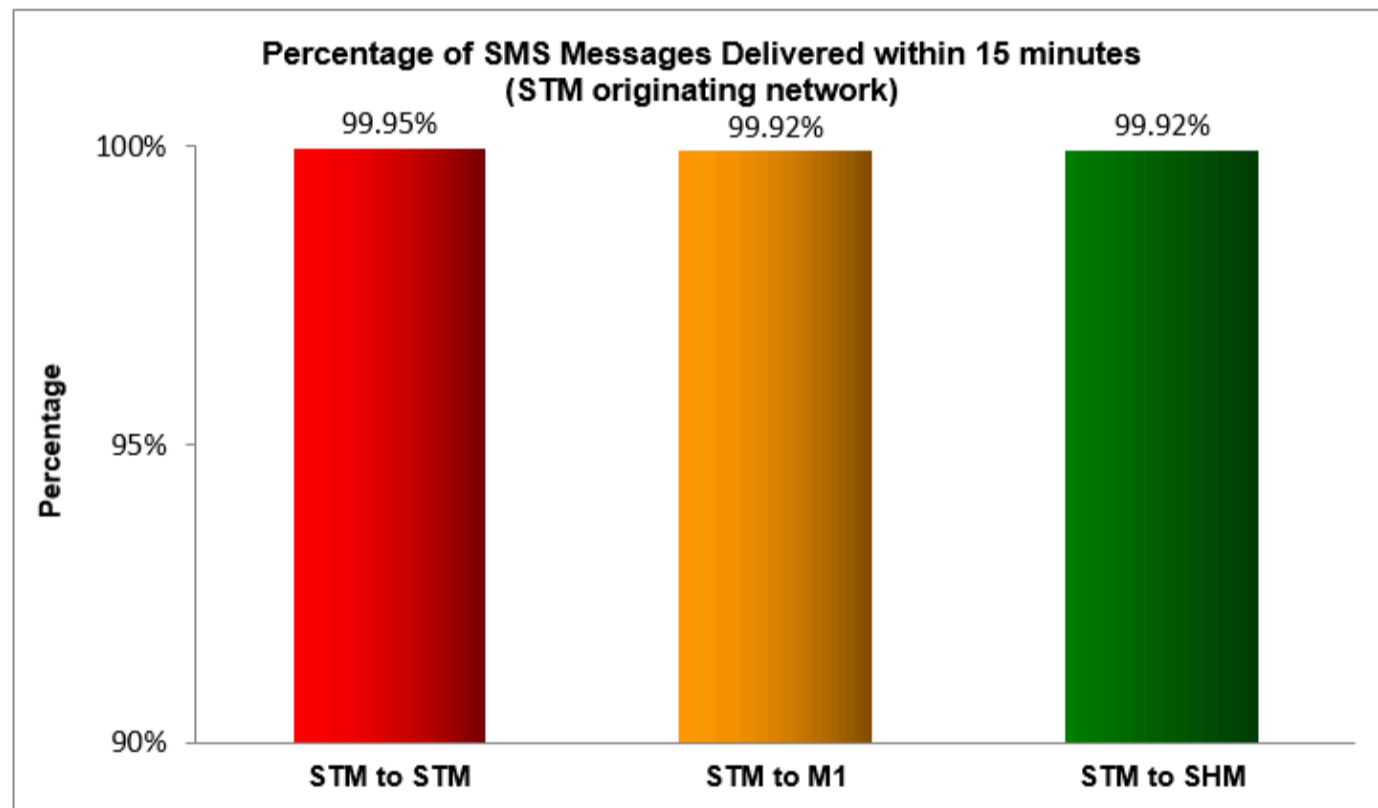

# SMS Performance Measurement for 2018

Percentage of SMS Messages Delivered within 15 seconds

(a) SingTel Mobile ("STM") (originating network)

(b) M1 (originating network)

(c) StarHub Mobile ("SHM") (originating network)

Percentage of SMS Messages Delivered within 15 minutes

(a) SingTel Mobile (originating network)

(b) M1 (originating network)

(c) StarHub Mobile (originating network)

Percentage of SMS Messages Delivered within 12 hours

(a) SingTel Mobile (originating network)

(b) M1 (originating network)

(c) StarHub Mobile (originating network)

\* The total sample size of test is 33,364 SMS messages.