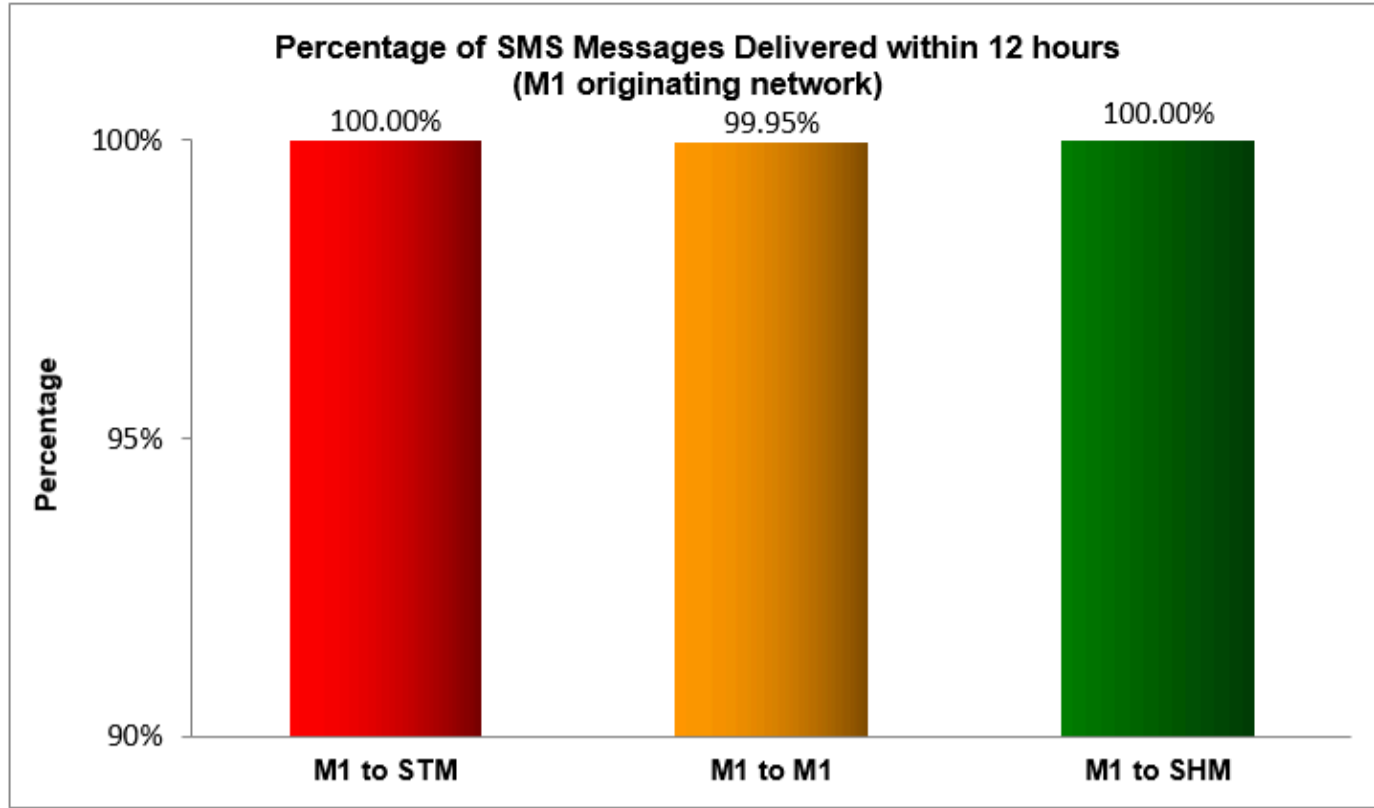

# SMS Performance Measurement for 2018

Percentage of SMS Messages Delivered within 15 seconds

(a) SingTel Mobile ("STM") (originating network)

(b) M1 (originating network)

(c) StarHub Mobile ("SHM") (originating network)

Percentage of SMS Messages Delivered within 15 minutes

(a) SingTel Mobile (originating network)

(b) M1 (originating network)

(c) StarHub Mobile (originating network)

Percentage of SMS Messages Delivered within 12 hours

(a) SingTel Mobile (originating network)

(b) M1 (originating network)

(c) StarHub Mobile (originating network)

\* The total sample size of test is 33,364 SMS messages.