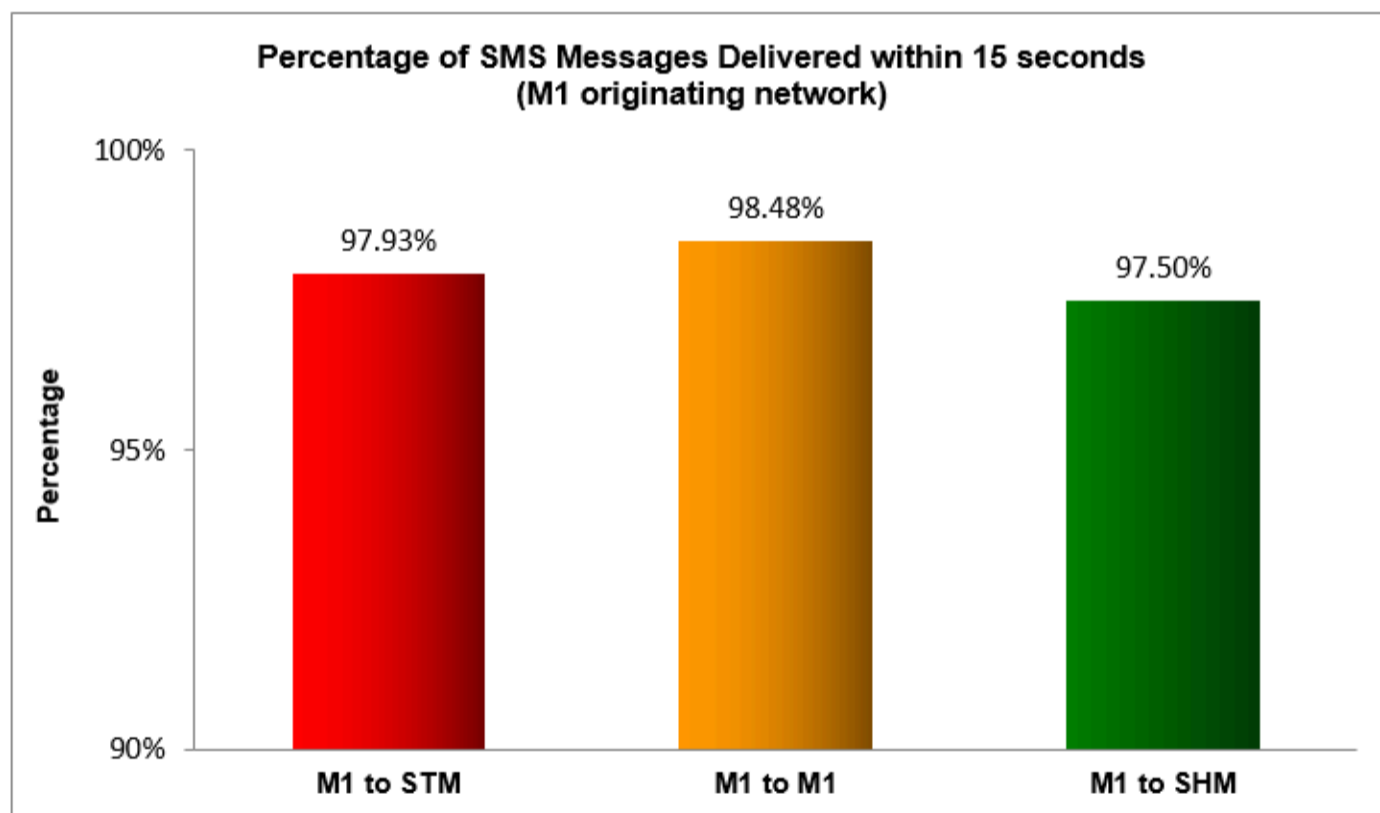

# SMS Performance Measurement for 2018

Percentage of SMS Messages Delivered within 15 seconds

(a) SingTel Mobile ("STM") (originating network)

(b) M1 (originating network)

(c) StarHub Mobile ("SHM") (originating network)

Percentage of SMS Messages Delivered within 15 minutes

(a) SingTel Mobile (originating network)

(b) M1 (originating network)

(c) StarHub Mobile (originating network)

Percentage of SMS Messages Delivered within 12 hours

(a) SingTel Mobile (originating network)

(b) M1 (originating network)

(c) StarHub Mobile (originating network)

\* The total sample size of test is 33,364 SMS messages.