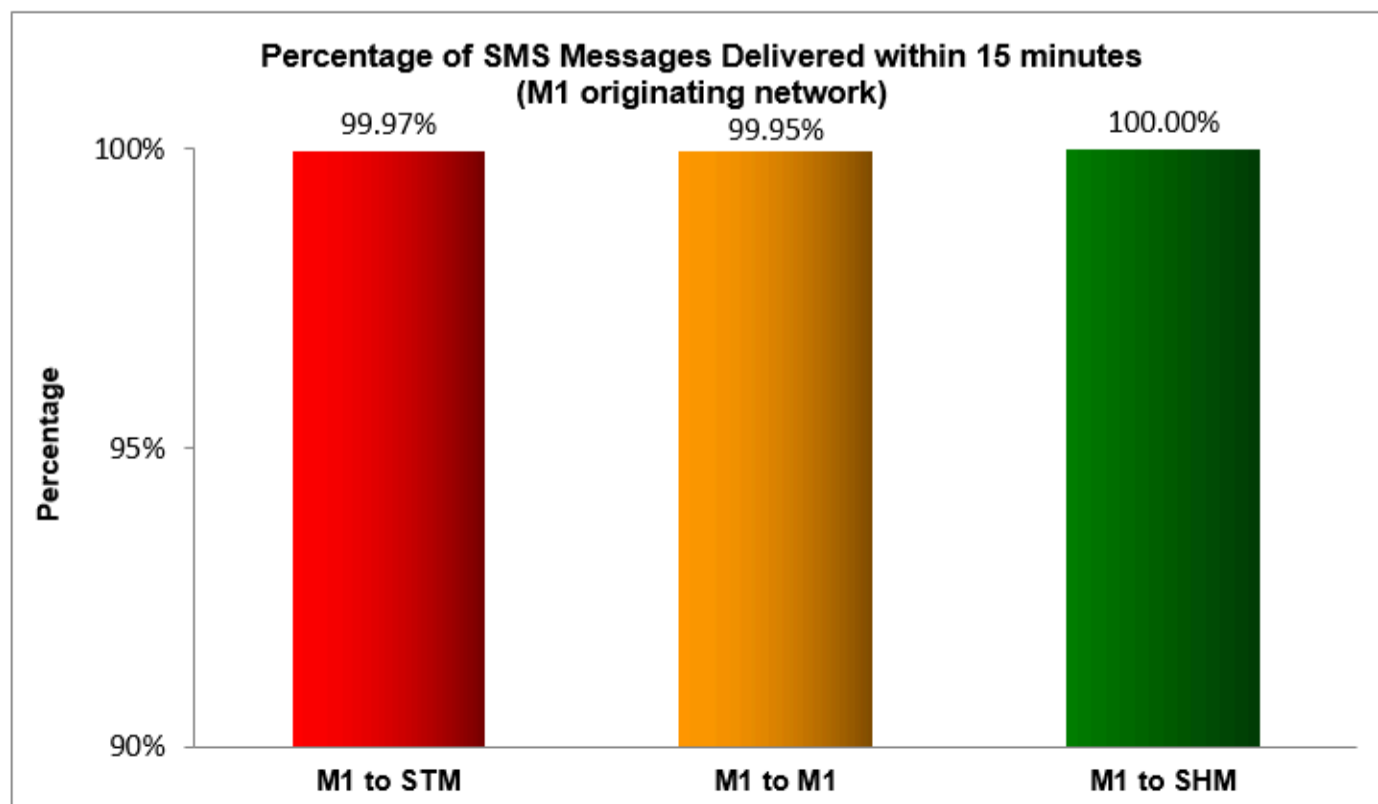

# SMS Performance Measurement for 2018

Percentage of SMS Messages Delivered within 15 seconds

(a) SingTel Mobile ("STM") (originating network)

(b) M1 (originating network)

(c) StarHub Mobile ("SHM") (originating network)

Percentage of SMS Messages Delivered within 15 minutes

(a) SingTel Mobile (originating network)

(b) M1 (originating network)

(c) StarHub Mobile (originating network)

Percentage of SMS Messages Delivered within 12 hours

(a) SingTel Mobile (originating network)

(b) M1 (originating network)

(c) StarHub Mobile (originating network)

\* The total sample size of test is 33,364 SMS messages.