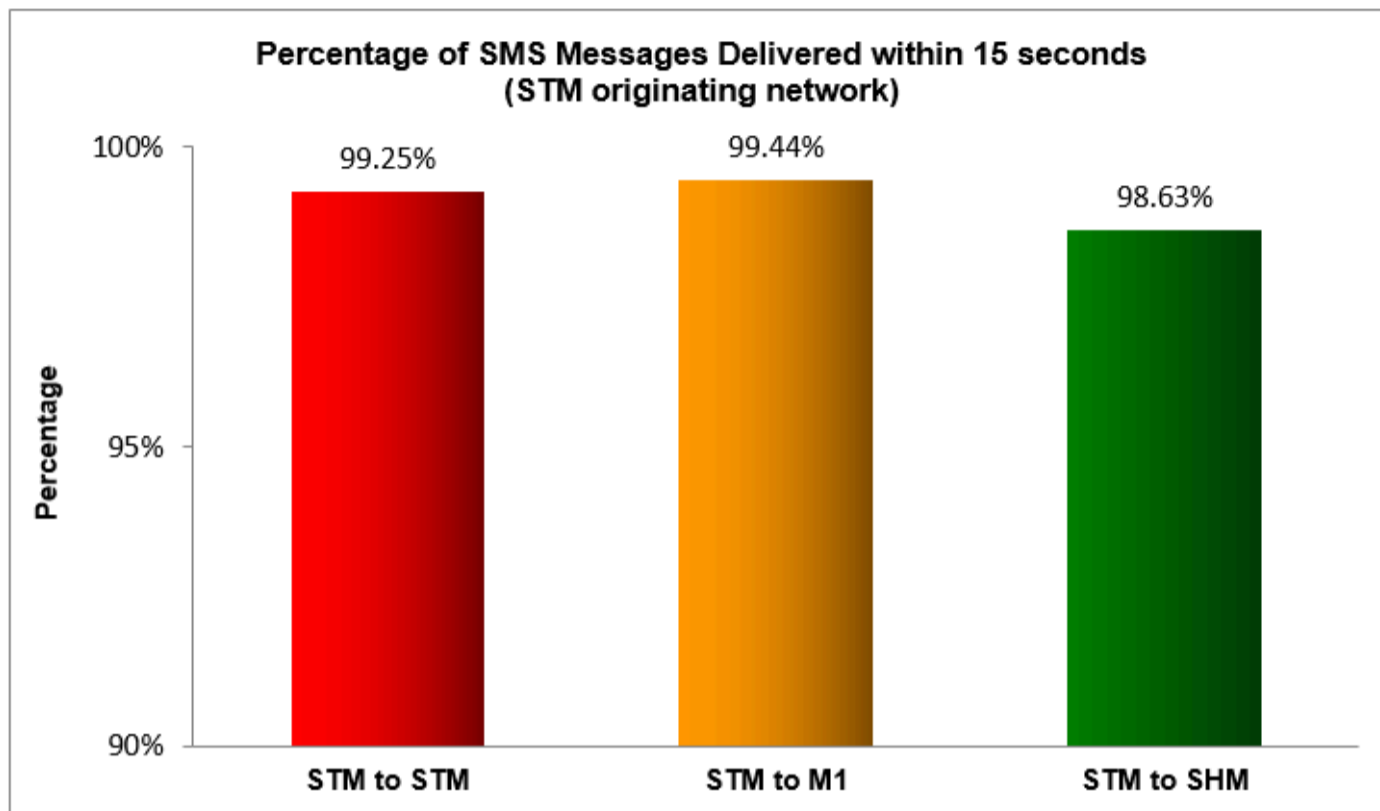

# SMS Performance Measurement for 2018

Percentage of SMS Messages Delivered within 15 seconds

(a) SingTel Mobile ("STM") (originating network)

(b) M1 (originating network)

(c) StarHub Mobile ("SHM") (originating network)

Percentage of SMS Messages Delivered within 15 minutes

(a) SingTel Mobile (originating network)

(b) M1 (originating network)

(c) StarHub Mobile (originating network)

Percentage of SMS Messages Delivered within 12 hours

(a) SingTel Mobile (originating network)

(b) M1 (originating network)

(c) StarHub Mobile (originating network)

\* The total sample size of test is 33,364 SMS messages.