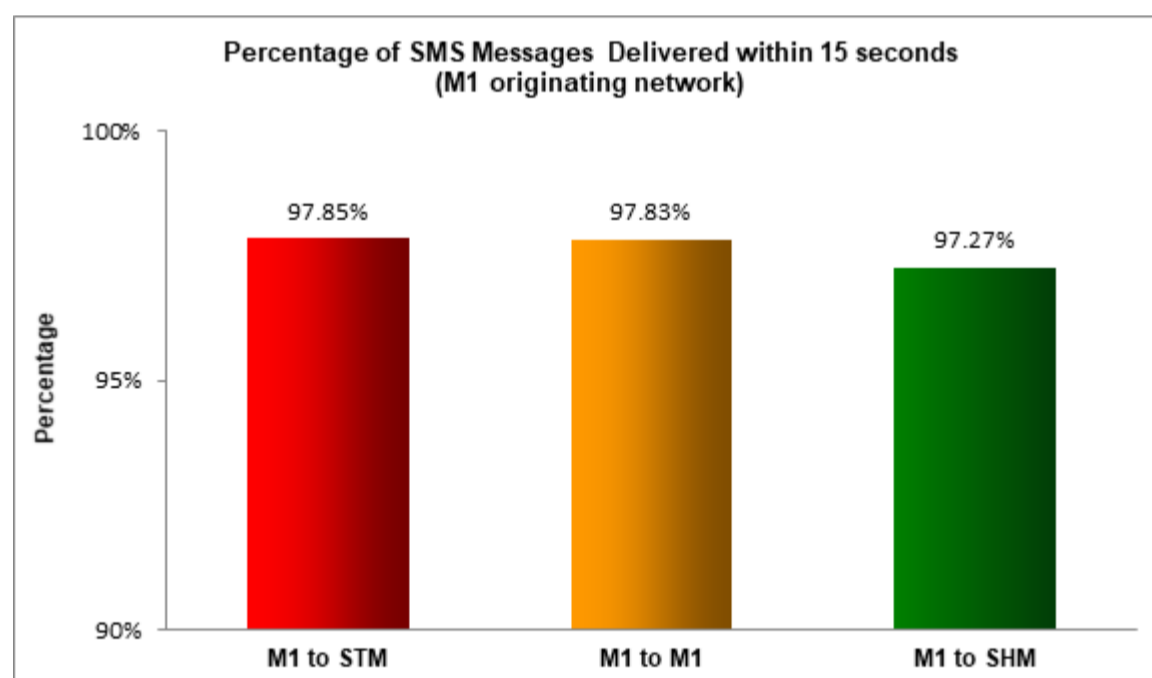

## Percentage of SMS Messages Delivered within 15 seconds

(a) SingTel Mobile ("STM") (originating network)

(b) M1 (originating network)

(c) StarHub Mobile ("SHM") (originating network)

## Percentage of SMS Messages Delivered within 15 minutes

(a) SingTel Mobile ("STM") (originating network)

(b) M1 (originating network)

(c) StarHub Mobile (originating network)

Percentage of SMS Messages Delivered within 12 hours

(a) SingTel Mobile (originating network)

(b) M1 (originating network)

(c) StarHub Mobile (originating network)

\* The total sample size of test is 32,207 SMS messages.