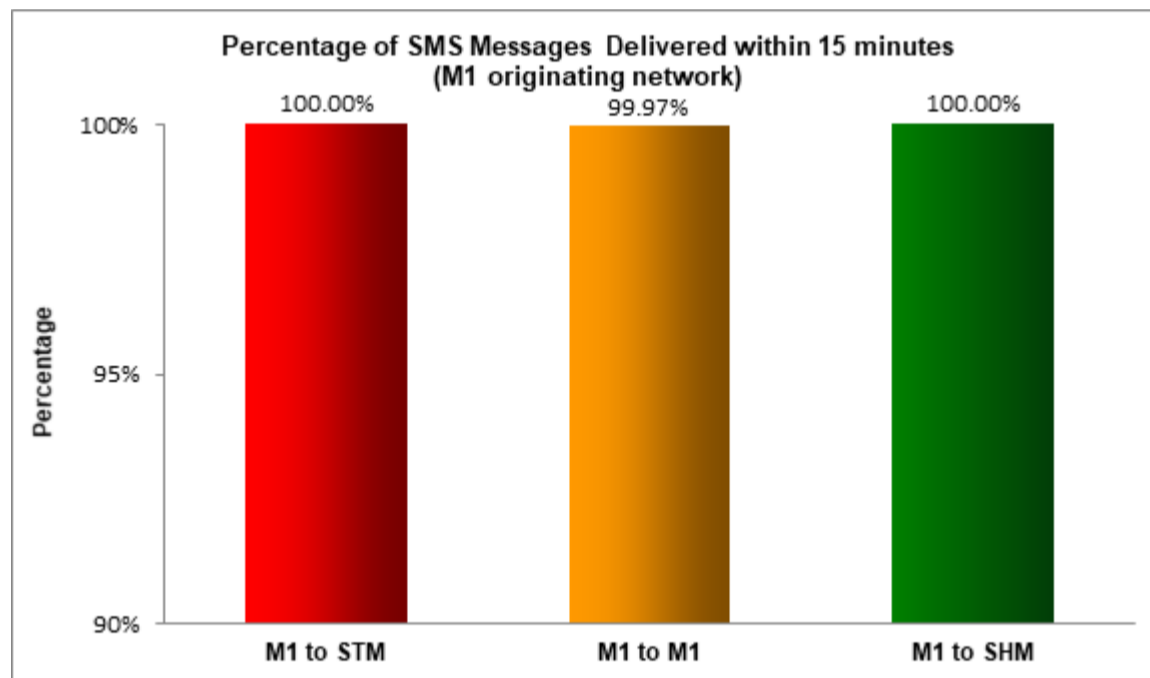

## Percentage of SMS Messages Delivered within 15 seconds

(a) SingTel Mobile ("STM") (originating network)

(b) M1 (originating network)

(c) StarHub Mobile ("SHM") (originating network)

## Percentage of SMS Messages Delivered within 15 minutes

(a) SingTel Mobile ("STM") (originating network)

(b) M1 (originating network)

(c) StarHub Mobile (originating network)

Percentage of SMS Messages Delivered within 12 hours

(a) SingTel Mobile (originating network)

(b) M1 (originating network)

(c) StarHub Mobile (originating network)

\* The total sample size of test is 32,207 SMS messages.