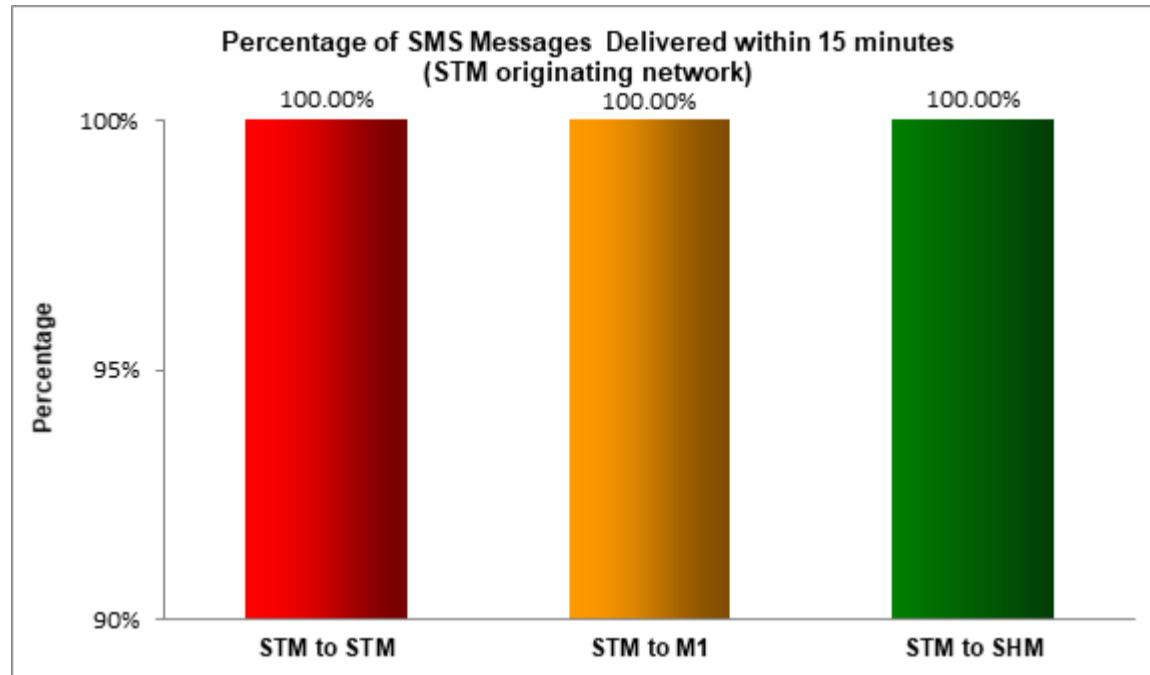

## Percentage of SMS Messages Delivered within 15 seconds

(a) SingTel Mobile ("STM") (originating network)

(b) M1 (originating network)

(c) StarHub Mobile ("SHM") (originating network)

## Percentage of SMS Messages Delivered within 15 minutes

(a) SingTel Mobile ("STM") (originating network)

(b) M1 (originating network)

(c) StarHub Mobile (originating network)

Percentage of SMS Messages Delivered within 12 hours

(a) SingTel Mobile (originating network)

(b) M1 (originating network)

(c) StarHub Mobile (originating network)

\* The total sample size of test is 32,207 SMS messages.