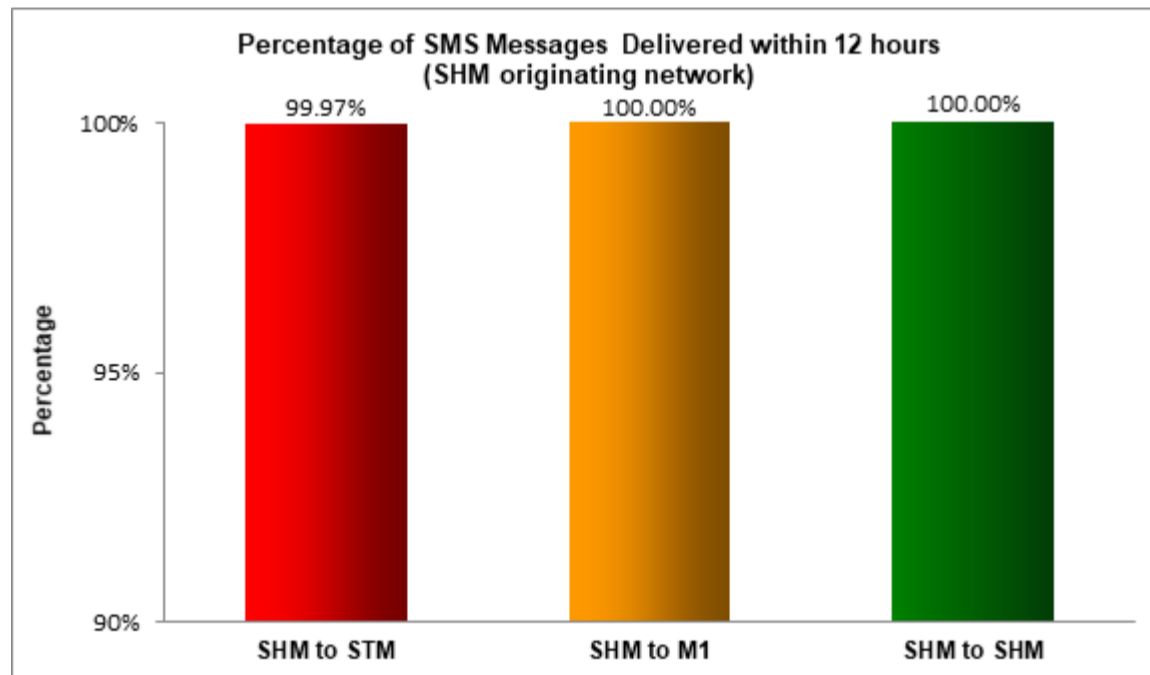

## Percentage of SMS Messages Delivered within 15 seconds

(a) SingTel Mobile ("STM") (originating network)

(b) M1 (originating network)

(c) StarHub Mobile ("SHM") (originating network)

## Percentage of SMS Messages Delivered within 15 minutes

(a) SingTel Mobile ("STM") (originating network)

(b) M1 (originating network)

(c) StarHub Mobile (originating network)

Percentage of SMS Messages Delivered within 12 hours

(a) SingTel Mobile (originating network)

(b) M1 (originating network)

(c) StarHub Mobile (originating network)

\* The total sample size of test is 32,207 SMS messages.