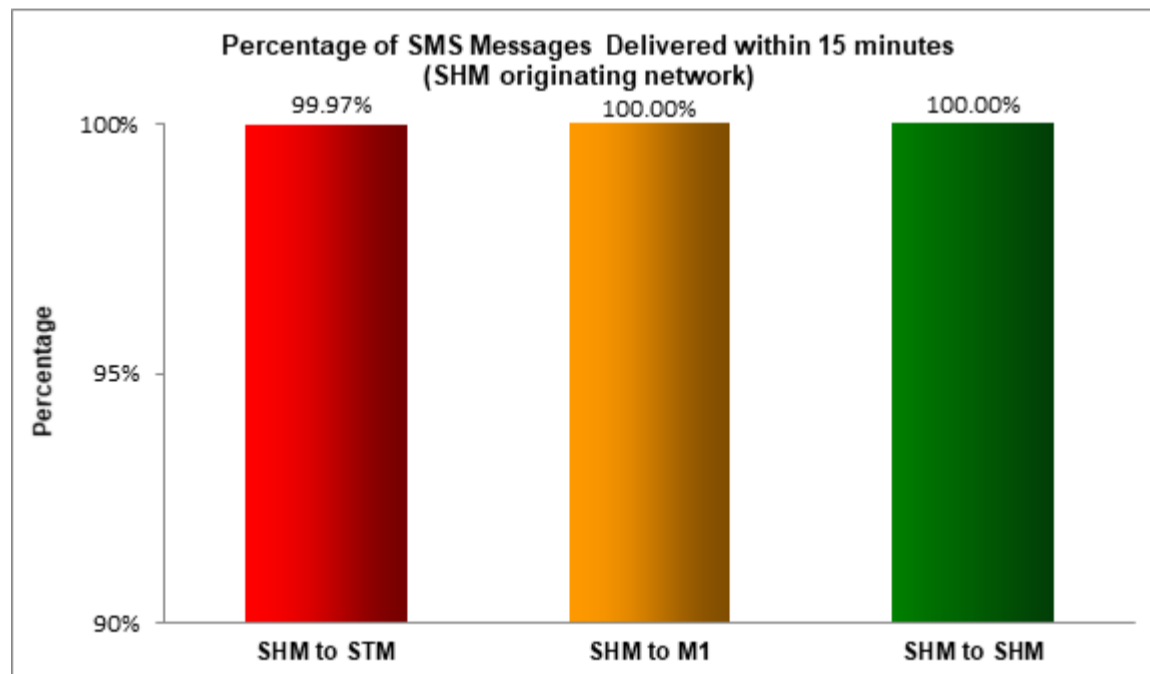

## Percentage of SMS Messages Delivered within 15 seconds

(a) SingTel Mobile ("STM") (originating network)

(b) M1 (originating network)

(c) StarHub Mobile ("SHM") (originating network)

## Percentage of SMS Messages Delivered within 15 minutes

(a) SingTel Mobile ("STM") (originating network)

(b) M1 (originating network)

(c) StarHub Mobile (originating network)

Percentage of SMS Messages Delivered within 12 hours

(a) SingTel Mobile (originating network)

(b) M1 (originating network)

(c) StarHub Mobile (originating network)

\* The total sample size of test is 32,207 SMS messages.