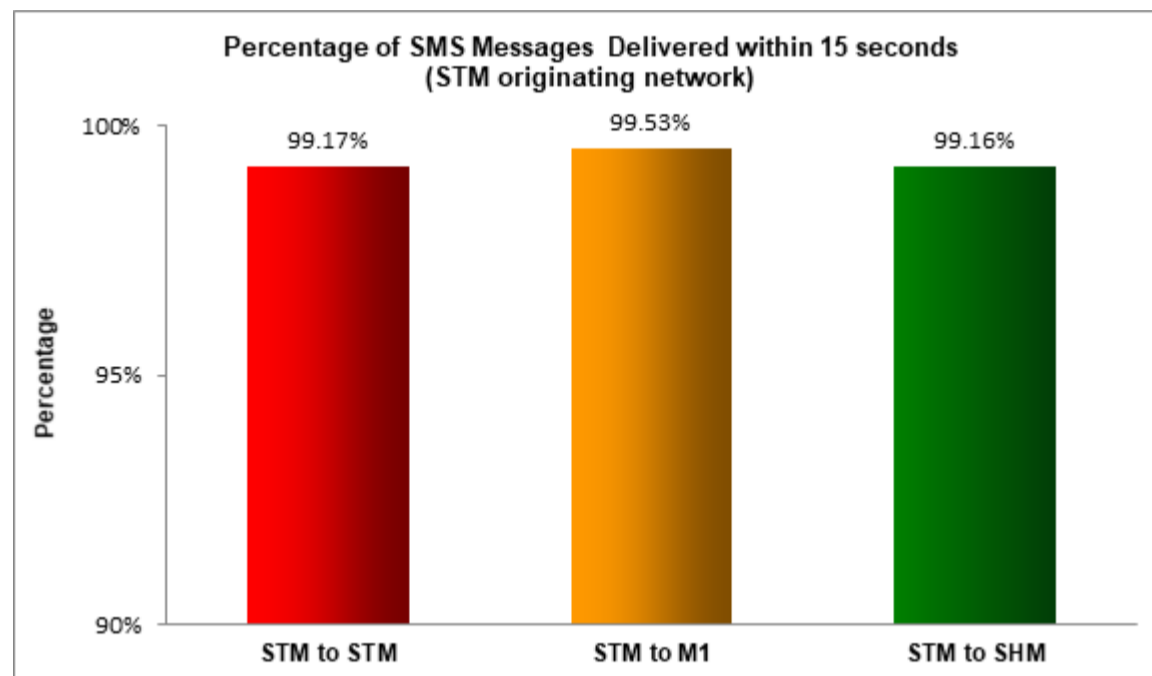

## Percentage of SMS Messages Delivered within 15 seconds

(a) SingTel Mobile ("STM") (originating network)

(b) M1 (originating network)

(c) StarHub Mobile ("SHM") (originating network)

## Percentage of SMS Messages Delivered within 15 minutes

(a) SingTel Mobile ("STM") (originating network)

(b) M1 (originating network)

(c) StarHub Mobile (originating network)

Percentage of SMS Messages Delivered within 12 hours