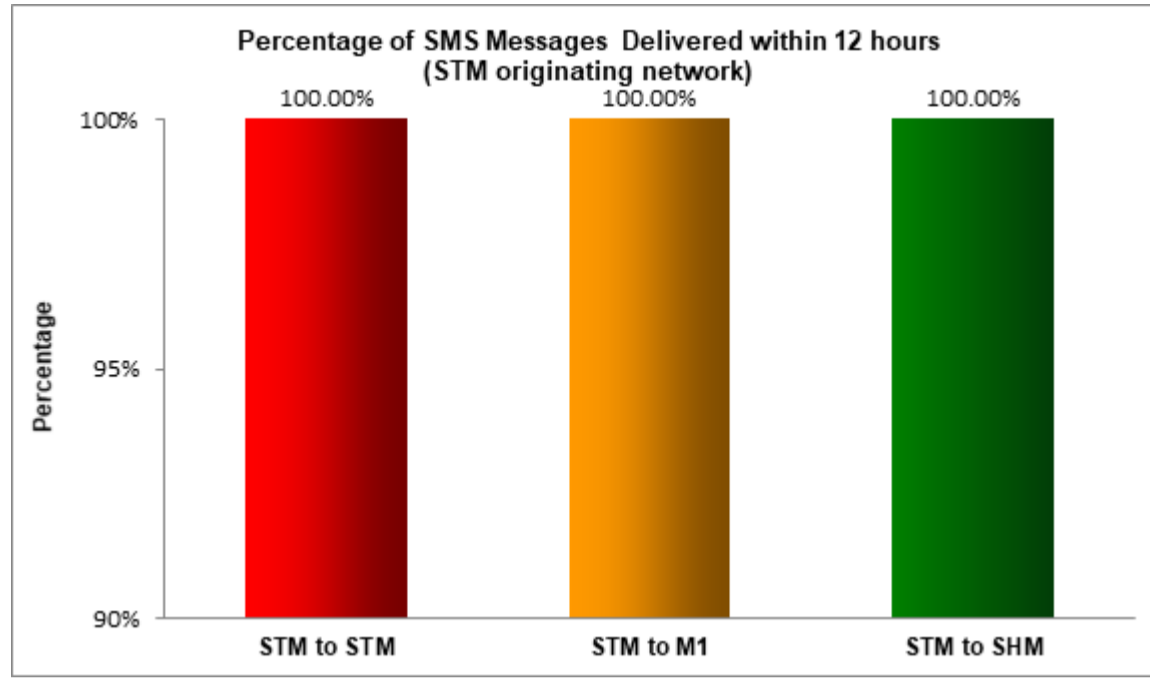

## Percentage of SMS Messages Delivered within 15 seconds

(a) SingTel Mobile ("STM") (originating network)

(b) M1 (originating network)

(c) StarHub Mobile ("SHM") (originating network)

## Percentage of SMS Messages Delivered within 15 minutes

(a) SingTel Mobile ("STM") (originating network)

(b) M1 (originating network)

(c) StarHub Mobile (originating network)

Percentage of SMS Messages Delivered within 12 hours

(a) SingTel Mobile (originating network)

(b) M1 (originating network)

(c) StarHub Mobile (originating network)

\* The total sample size of test is 32,207 SMS messages.