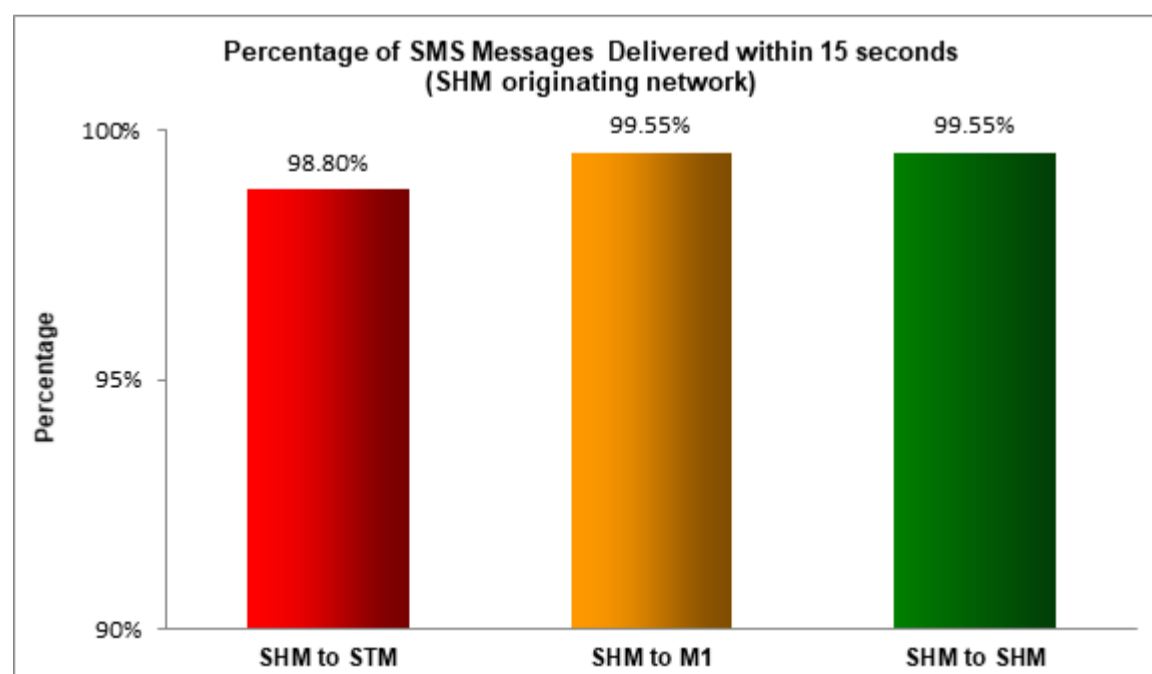

## Percentage of SMS Messages Delivered within 15 seconds

(a) SingTel Mobile ("STM") (originating network)

(b) M1 (originating network)

(c) StarHub Mobile ("SHM") (originating network)

## Percentage of SMS Messages Delivered within 15 minutes

(a) SingTel Mobile ("STM") (originating network)

(b) M1 (originating network)

(c) StarHub Mobile (originating network)

Percentage of SMS Messages Delivered within 12 hours

(a) SingTel Mobile (originating network)

(b) M1 (originating network)

(c) StarHub Mobile (originating network)

\* The total sample size of test is 32,207 SMS messages.