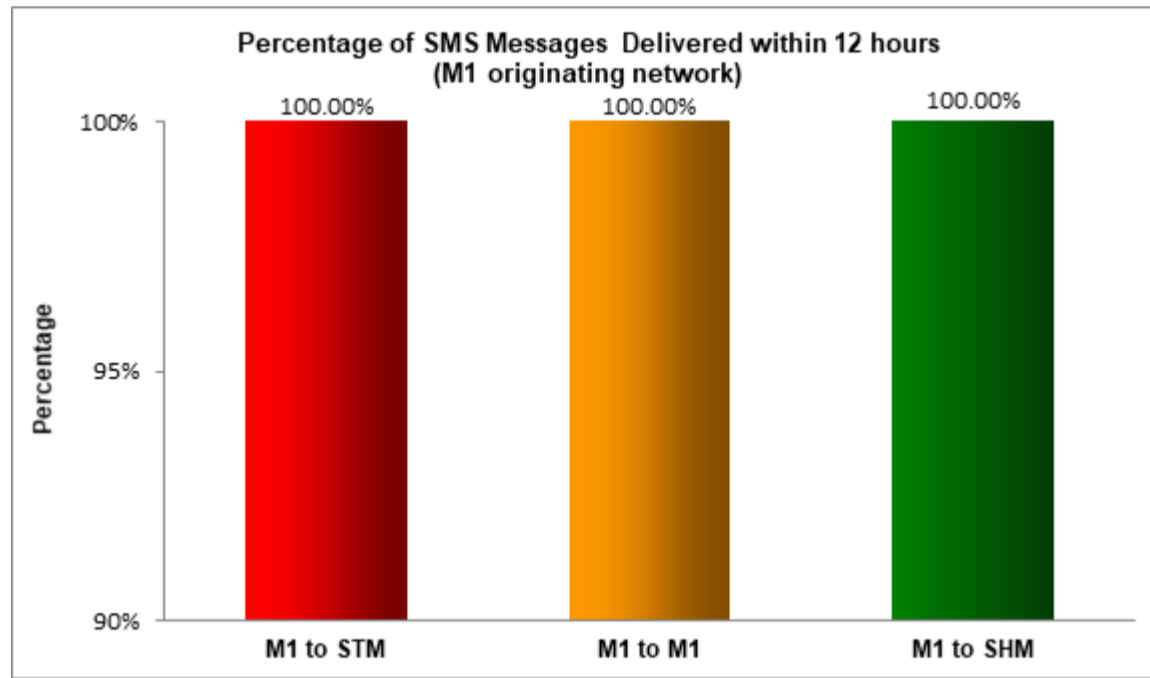

## Percentage of SMS Messages Delivered within 15 seconds

(a) SingTel Mobile ("STM") (originating network)

(b) M1 (originating network)

(c) StarHub Mobile ("SHM") (originating network)

## Percentage of SMS Messages Delivered within 15 minutes

(a) SingTel Mobile ("STM") (originating network)

(b) M1 (originating network)

(c) StarHub Mobile (originating network)

Percentage of SMS Messages Delivered within 12 hours

(a) SingTel Mobile (originating network)

(b) M1 (originating network)

(c) StarHub Mobile (originating network)

\* The total sample size of test is 32,207 SMS messages.