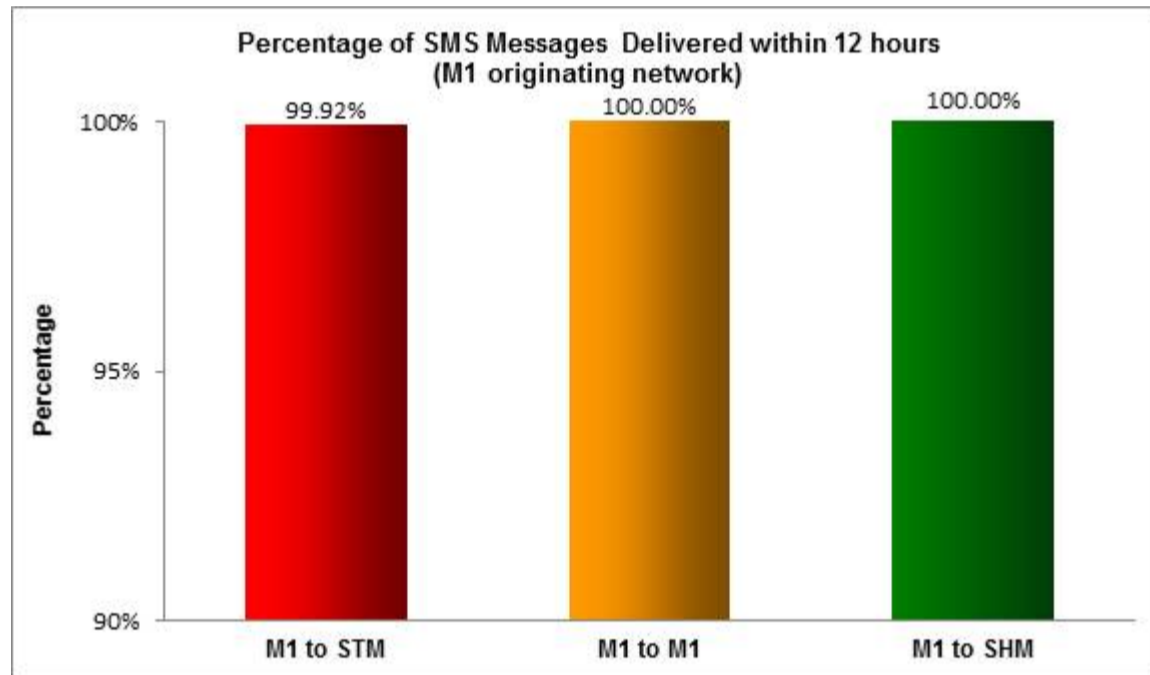

Percentage of SMS Messages Delivered within 15 minutes

(a) SingTel Mobile (originating network)

(b) M1 (originating network)

(c) StarHub Mobile (originating network)

Percentage of SMS Messages Delivered within 12 hours

(a) SingTel Mobile (originating network)

(b) M1 (originating network)

(c) StarHub Mobile (originating network)

* The total sample size of test is 34,599 SMS messages.