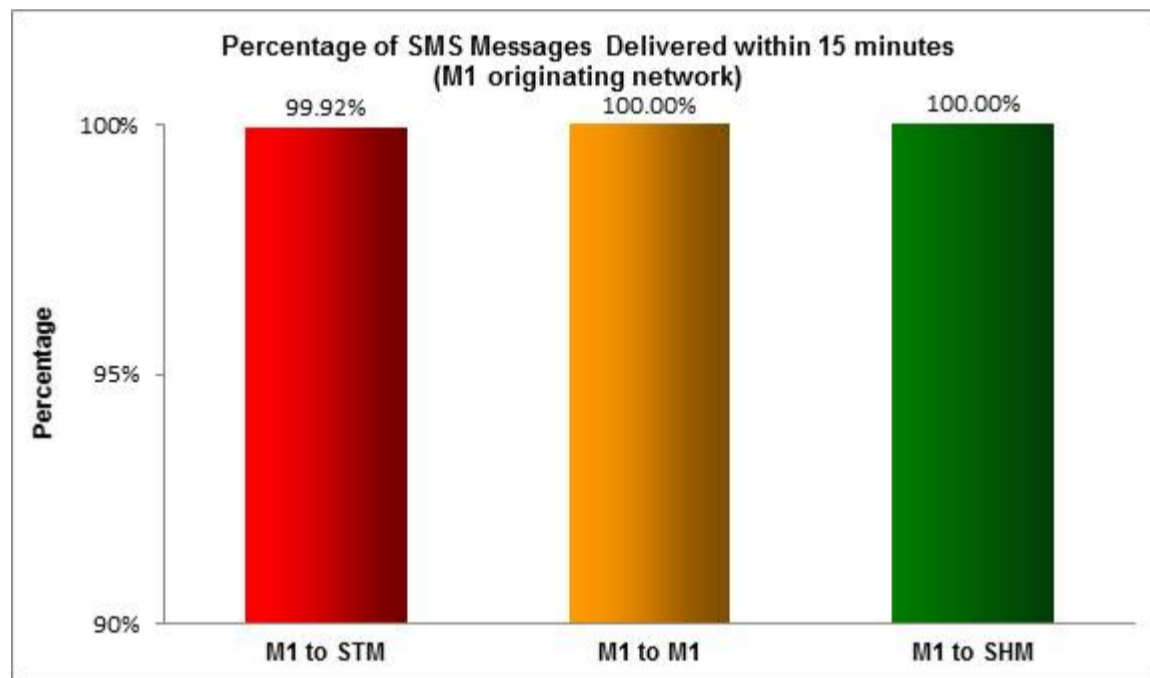

SMS Performance Measurement for 2016

Percentage of SMS Messages Delivered within 15 seconds

(a) SingTel Mobile ("STM") (originating network)

(b) M1 (originating network)

(c) StarHub Mobile ("SHM") (originating network)

Percentage of SMS Messages Delivered within 15 minutes

(a) SingTel Mobile (originating network)

(b) M1 (originating network)

(c) StarHub Mobile (originating network)

Percentage of SMS Messages Delivered within 12 hours

(a) SingTel Mobile (originating network)

(b) M1 (originating network)

(c) StarHub Mobile (originating network)

* The total sample size of test is 34,599 SMS messages.