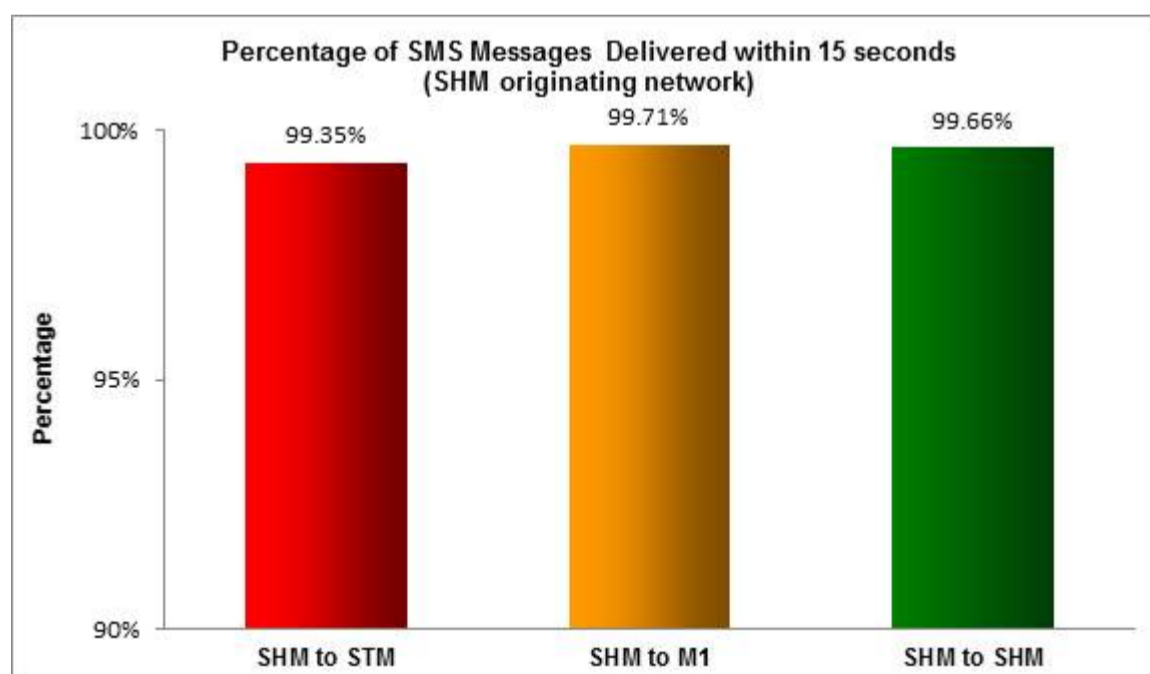

SMS Performance Measurement for 2016

Percentage of SMS Messages Delivered within 15 seconds

(a) SingTel Mobile ("STM") (originating network)

(b) M1 (originating network)

(c) StarHub Mobile ("SHM") (originating network)

Percentage of SMS Messages Delivered within 15 minutes

(a) SingTel Mobile (originating network)

(b) M1 (originating network)

(c) StarHub Mobile (originating network)

Percentage of SMS Messages Delivered within 12 hours

(a) SingTel Mobile (originating network)

(b) M1 (originating network)

(c) StarHub Mobile (originating network)

* The total sample size of test is 34,599 SMS messages.