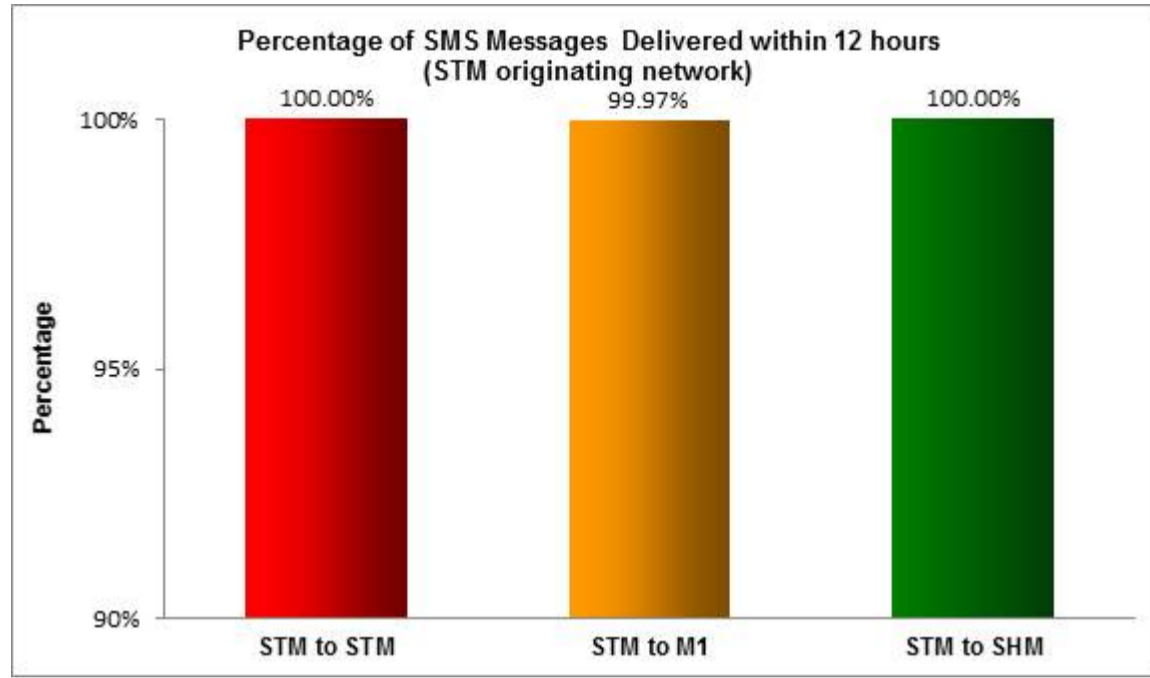

SMS Performance Measurement for 2016

Percentage of SMS Messages Delivered within 15 seconds

(a) SingTel Mobile ("STM") (originating network)

(b) M1 (originating network)

(c) StarHub Mobile ("SHM") (originating network)

Percentage of SMS Messages Delivered within 15 minutes

(a) SingTel Mobile (originating network)

(b) M1 (originating network)

(c) StarHub Mobile (originating network)

Percentage of SMS Messages Delivered within 12 hours

(a) SingTel Mobile (originating network)

(b) M1 (originating network)

(c) StarHub Mobile (originating network)

* The total sample size of test is 34,599 SMS messages.