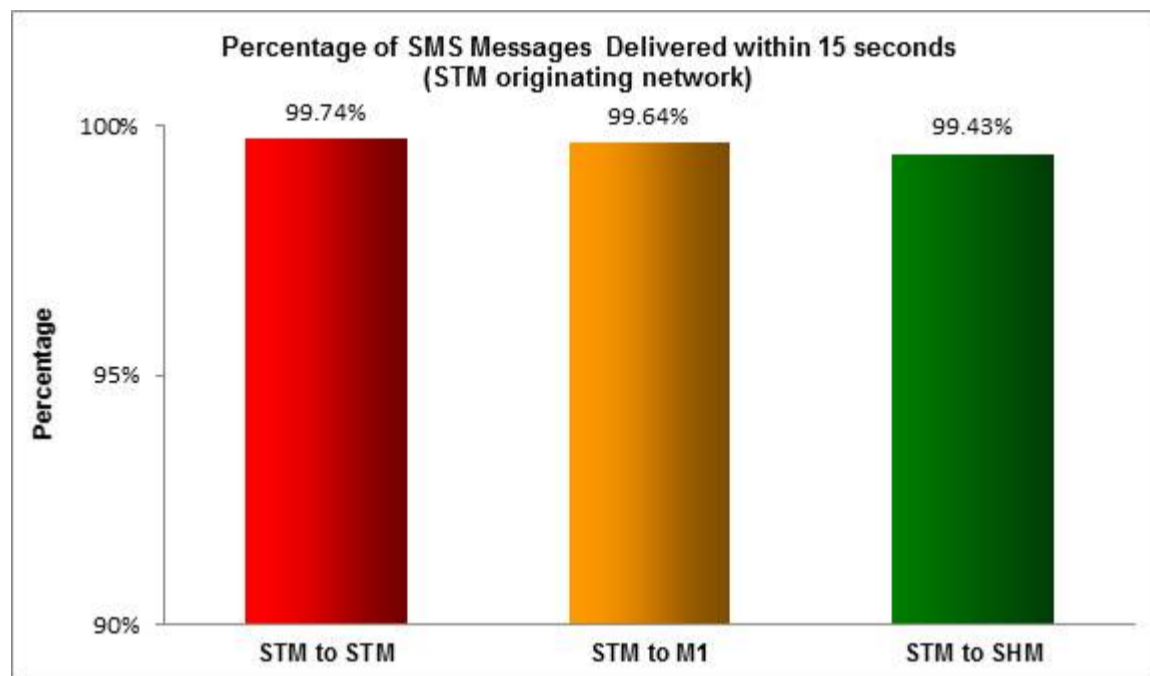

SMS Performance Measurement for 2016

Percentage of SMS Messages Delivered within 15 seconds

(a) SingTel Mobile ("STM") (originating network)

(b) M1 (originating network)

(c) StarHub Mobile ("SHM") (originating network)

Percentage of SMS Messages Delivered within 15 minutes

(a) SingTel Mobile (originating network)

(b) M1 (originating network)

(c) StarHub Mobile (originating network)

Percentage of SMS Messages Delivered within 12 hours

(a) SingTel Mobile (originating network)

(b) M1 (originating network)

(c) StarHub Mobile (originating network)

* The total sample size of test is 34,599 SMS messages.