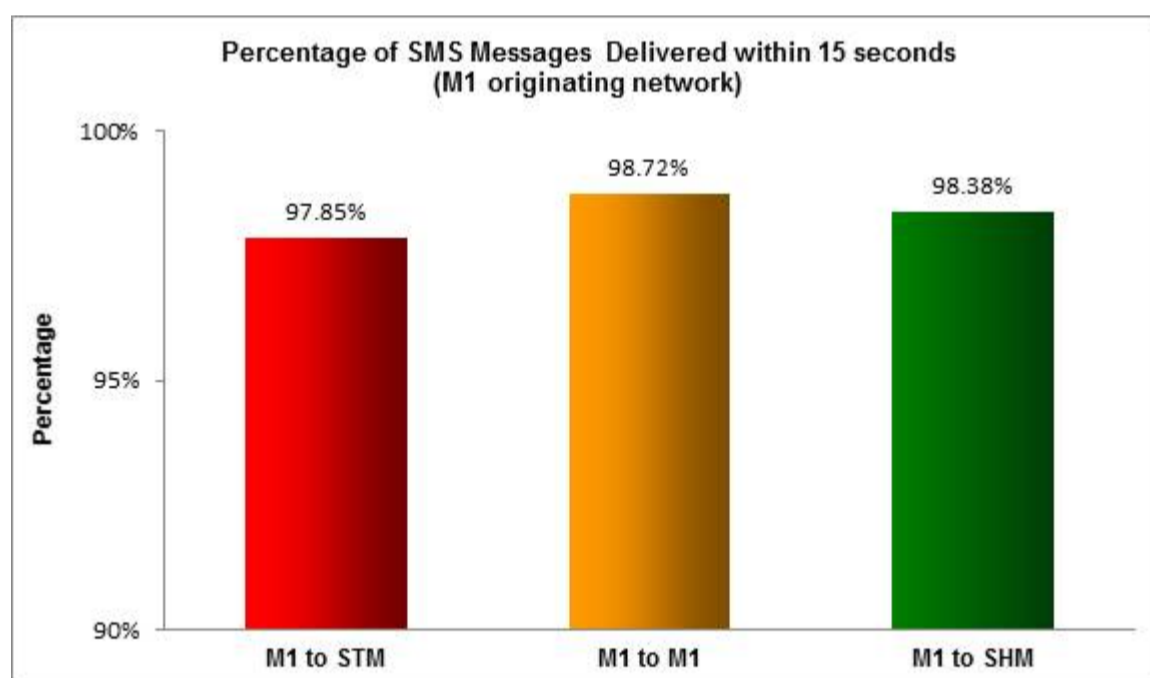

SMS Performance Measurement for 2016

Percentage of SMS Messages Delivered within 15 seconds

(a) SingTel Mobile ("STM") (originating network)

(b) M1 (originating network)

(c) StarHub Mobile ("SHM") (originating network)

Percentage of SMS Messages Delivered within 15 minutes

(a) SingTel Mobile (originating network)

(b) M1 (originating network)

(c) StarHub Mobile (originating network)

Percentage of SMS Messages Delivered within 12 hours

(a) SingTel Mobile (originating network)

(b) M1 (originating network)

(c) StarHub Mobile (originating network)

* The total sample size of test is 34,599 SMS messages.