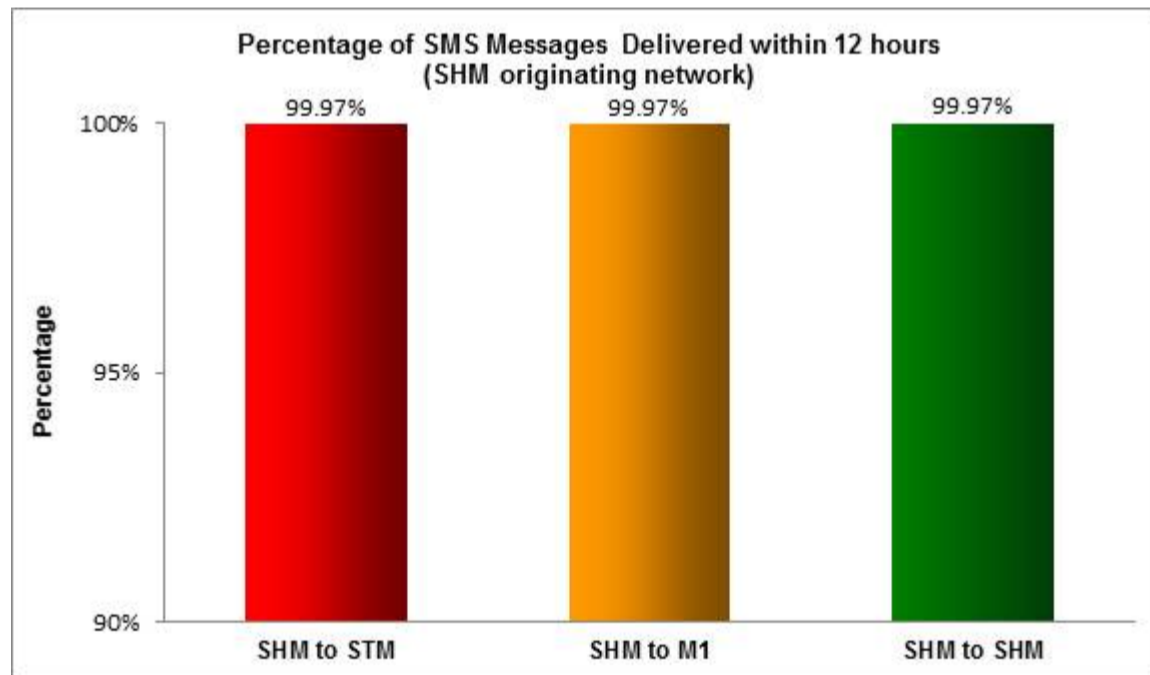

Percentage of SMS Messages Delivered within 15 minutes

(a) SingTel Mobile (originating network)

(b) M1 (originating network)

(c) StarHub Mobile (originating network)

Percentage of SMS Messages Delivered within 12 hours

(a) SingTel Mobile (originating network)

(b) M1 (originating network)

(c) StarHub Mobile (originating network)

* The total sample size of test is 34,599 SMS messages.