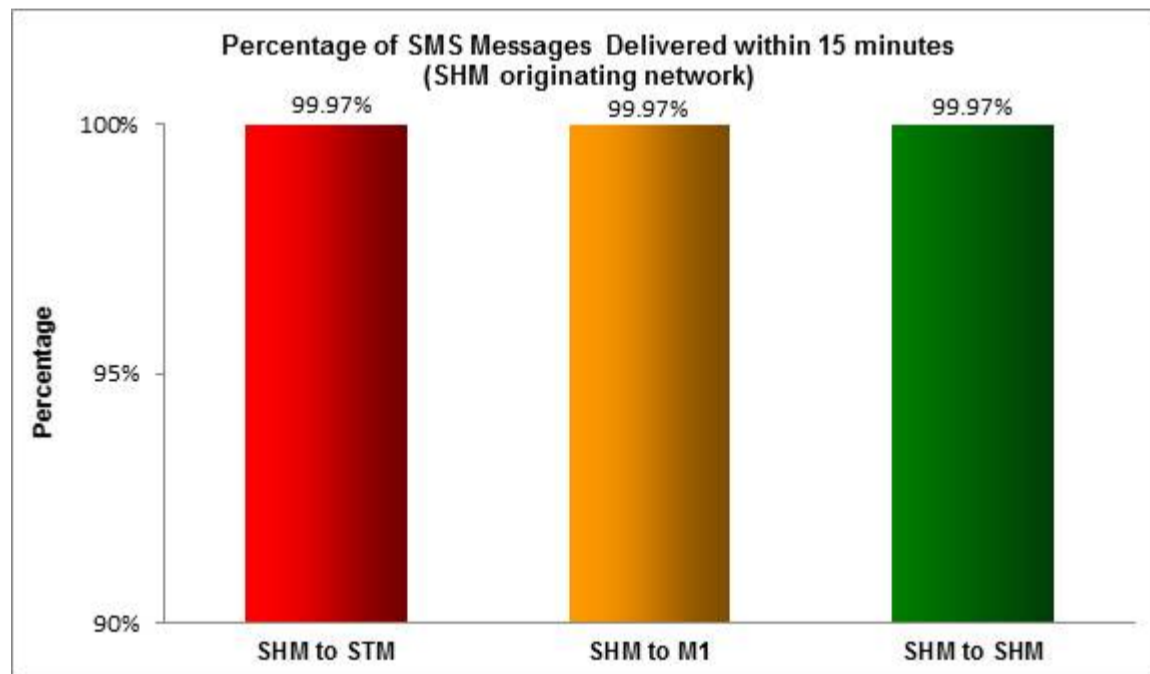

SMS Performance Measurement for 2016

Percentage of SMS Messages Delivered within 15 seconds

(a) SingTel Mobile ("STM") (originating network)

(b) M1 (originating network)

(c) StarHub Mobile ("SHM") (originating network)

Percentage of SMS Messages Delivered within 15 minutes

(a) SingTel Mobile (originating network)

(b) M1 (originating network)

(c) StarHub Mobile (originating network)

Percentage of SMS Messages Delivered within 12 hours

(a) SingTel Mobile (originating network)

(b) M1 (originating network)

(c) StarHub Mobile (originating network)

* The total sample size of test is 34,599 SMS messages.