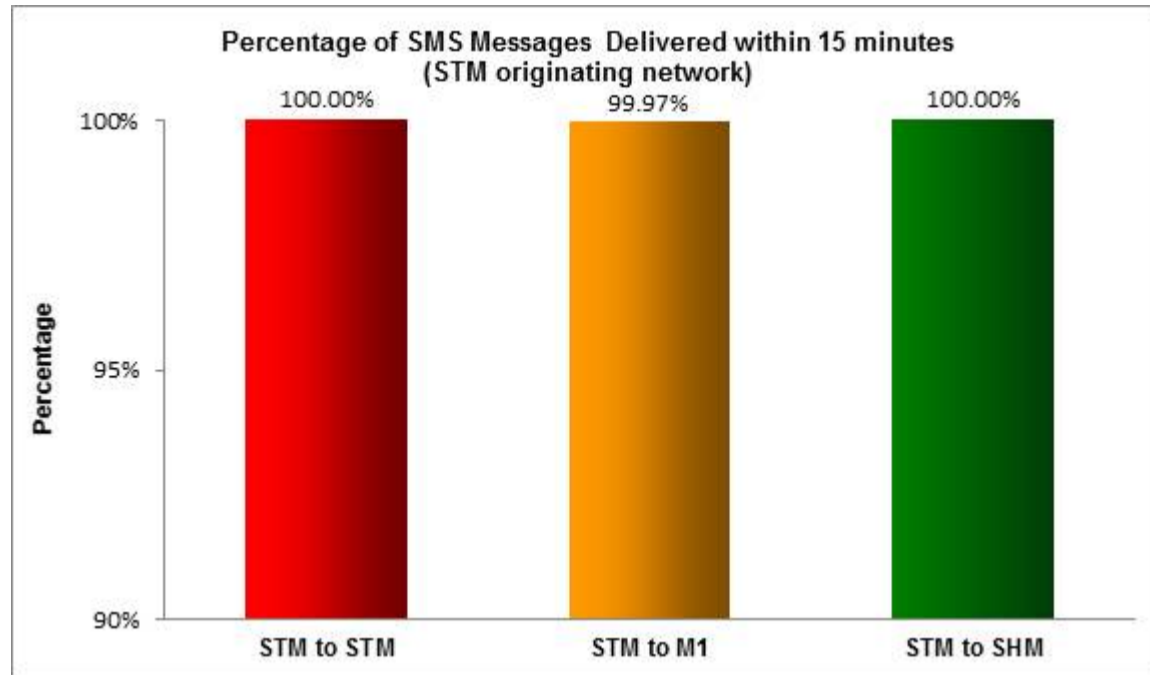

SMS Performance Measurement for 2016

Percentage of SMS Messages Delivered within 15 seconds

(a) SingTel Mobile ("STM") (originating network)

(b) M1 (originating network)

(c) StarHub Mobile ("SHM") (originating network)

Percentage of SMS Messages Delivered within 15 minutes

(a) SingTel Mobile (originating network)

(b) M1 (originating network)

(c) StarHub Mobile (originating network)

Percentage of SMS Messages Delivered within 12 hours

(a) SingTel Mobile (originating network)

(b) M1 (originating network)

(c) StarHub Mobile (originating network)

* The total sample size of test is 34,599 SMS messages.