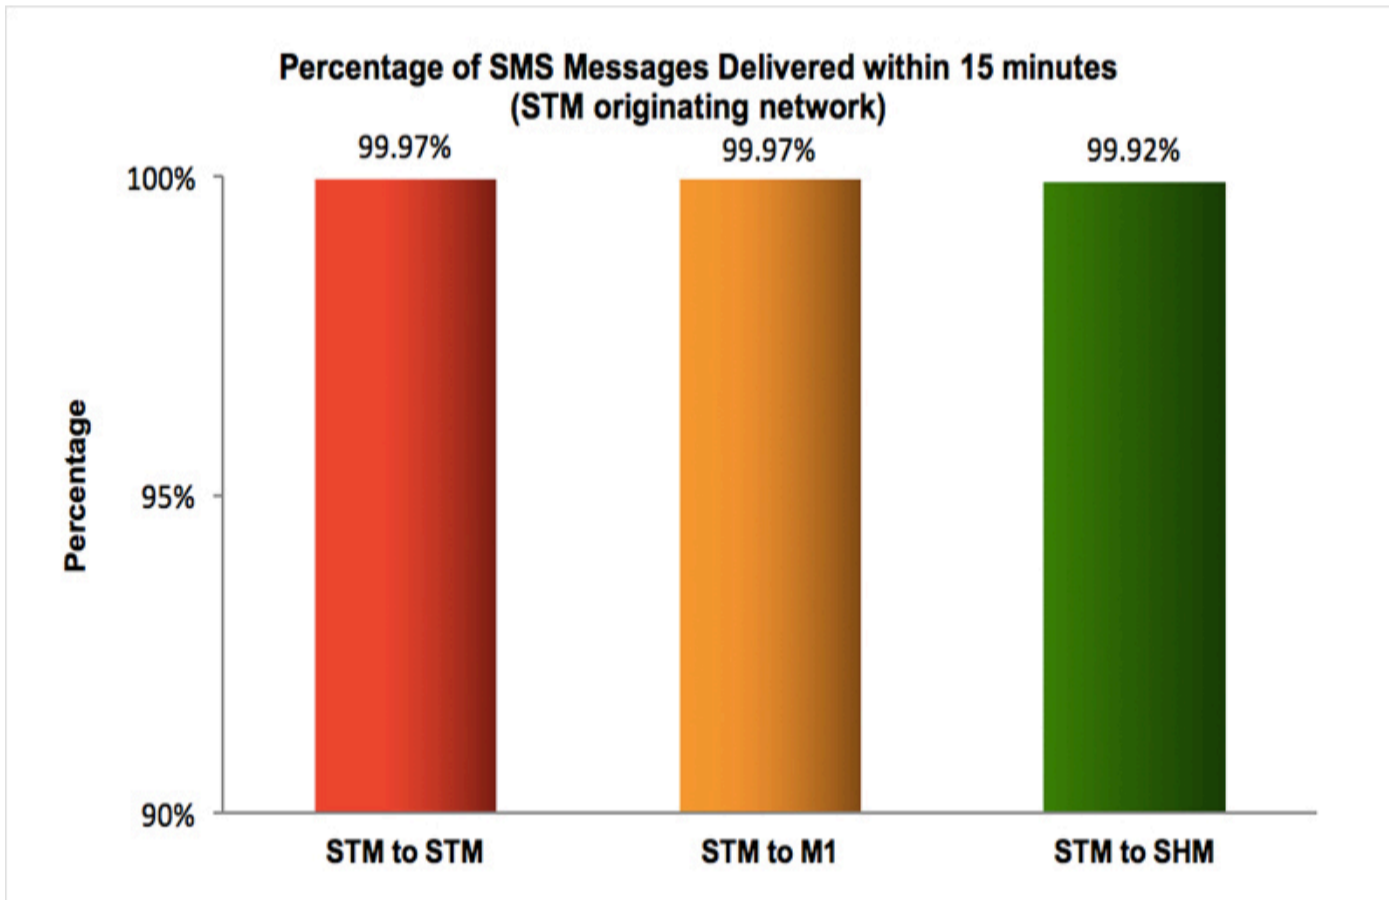

SMS Performance Measurement for 2015

Percentage of SMS Messages Delivered within 15 seconds

(a) SingTel Mobile ("STM") (originating network)

(b) M1 (originating network)

(c) StarHub Mobile ("SHM") (originating network)

Percentage of SMS Messages Delivered within 15 minutes

(a) SingTel Mobile (originating network)

(b) M1 (originating network)

(c) StarHub Mobile (originating network)

Percentage of SMS Messages Delivered within 12 hours

(a) SingTel Mobile (originating network)

(b) M1 (originating network)

(c) StarHub Mobile (originating network)

* The total sample size of test is 35,297 SMS messages.