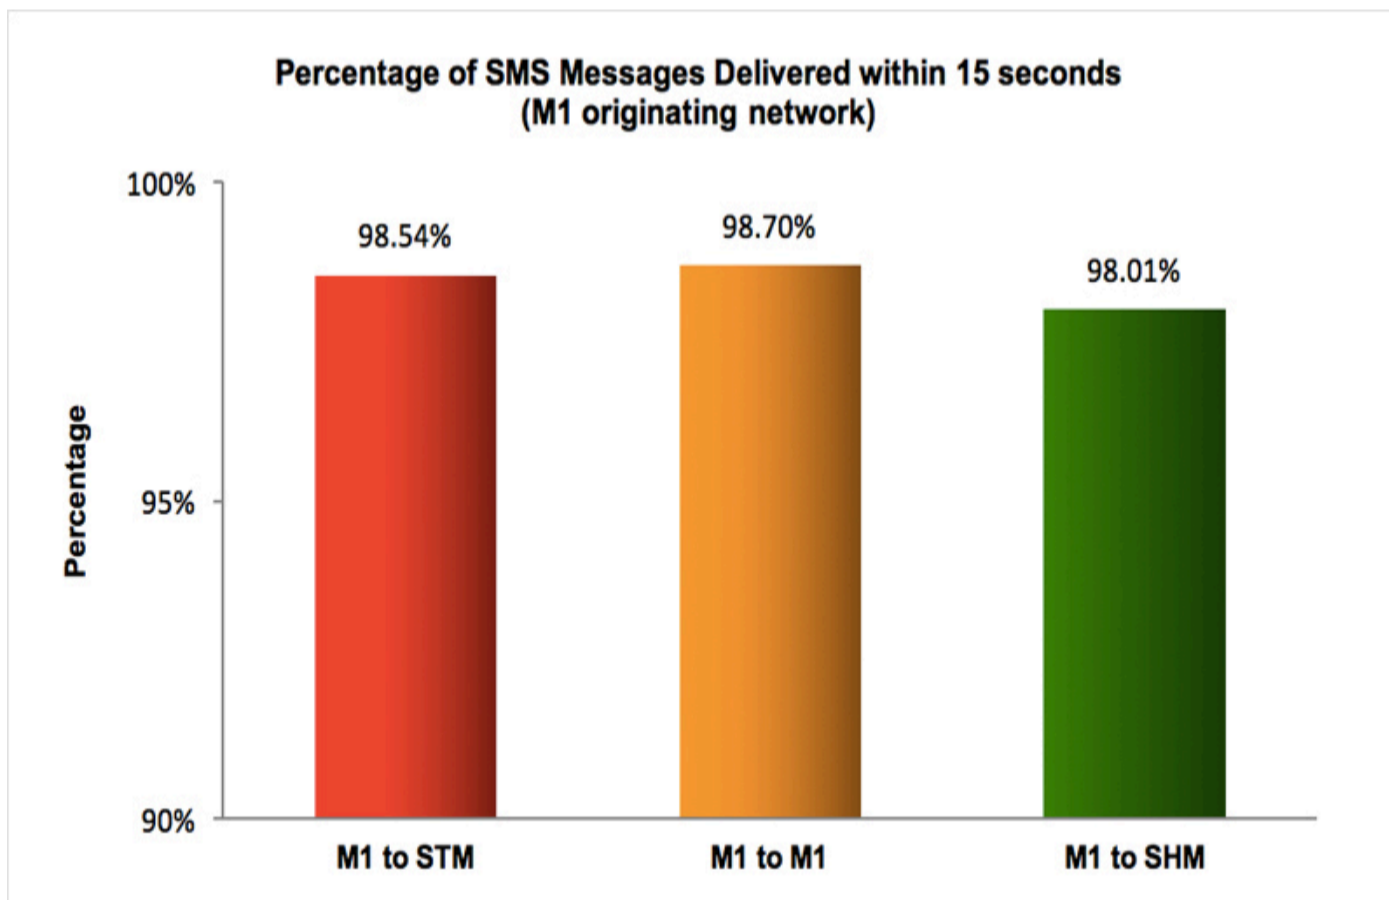

SMS Performance Measurement for 2015

Percentage of SMS Messages Delivered within 15 seconds

(a) SingTel Mobile ("STM") (originating network)

(b) M1 (originating network)

(c) StarHub Mobile ("SHM") (originating network)

Percentage of SMS Messages Delivered within 15 minutes

(a) SingTel Mobile (originating network)

(b) M1 (originating network)

(c) StarHub Mobile (originating network)

Percentage of SMS Messages Delivered within 12 hours

(a) SingTel Mobile (originating network)

(b) M1 (originating network)

(c) StarHub Mobile (originating network)

* The total sample size of test is 35,297 SMS messages.