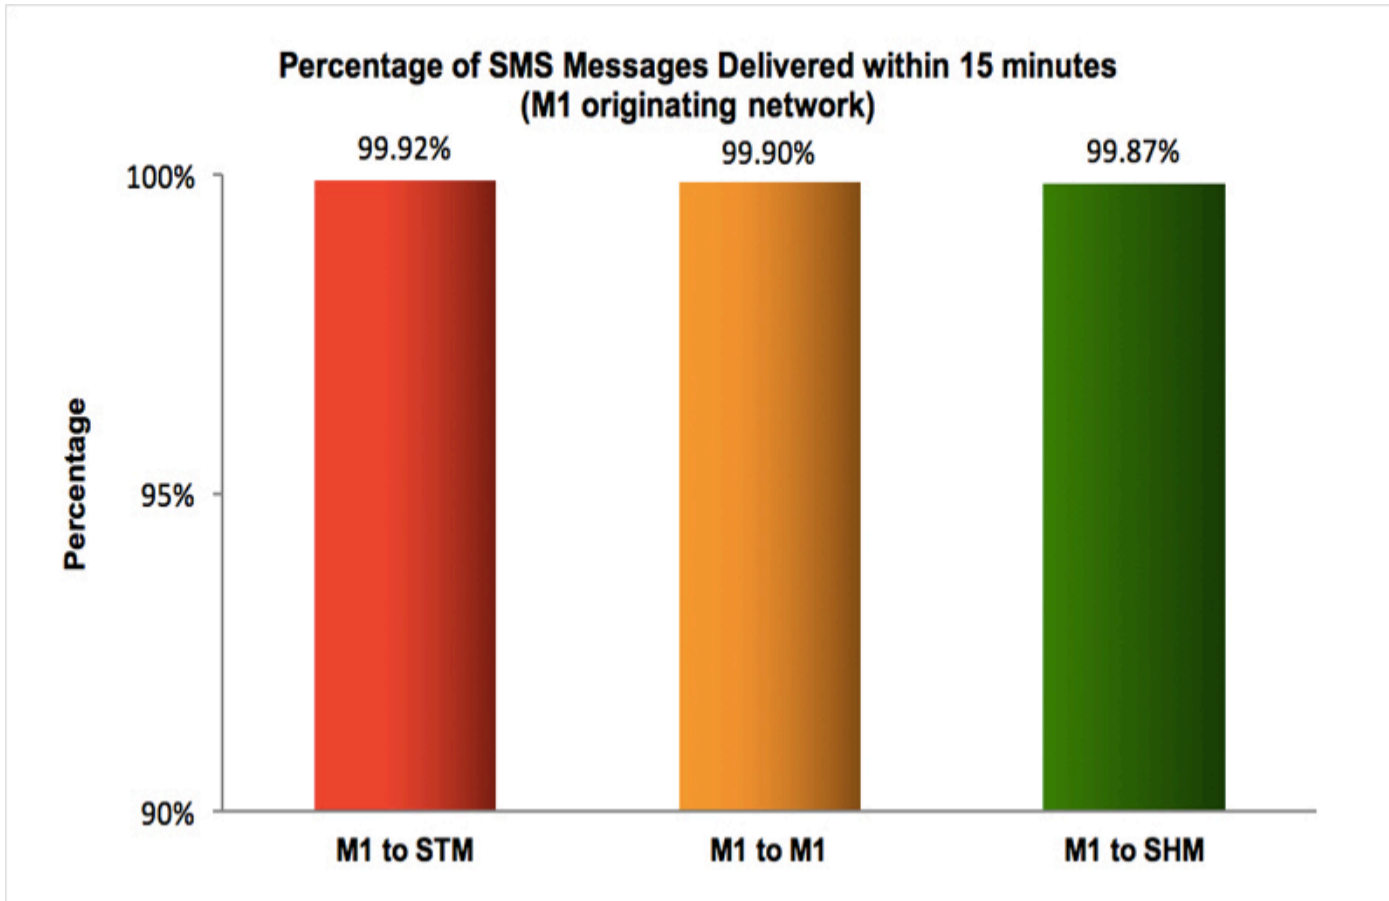

SMS Performance Measurement for 2015

Percentage of SMS Messages Delivered within 15 seconds

(a) SingTel Mobile ("STM") (originating network)

(b) M1 (originating network)

(c) StarHub Mobile ("SHM") (originating network)

Percentage of SMS Messages Delivered within 15 minutes

(a) SingTel Mobile (originating network)

(b) M1 (originating network)

(c) StarHub Mobile (originating network)

Percentage of SMS Messages Delivered within 12 hours

(a) SingTel Mobile (originating network)

(b) M1 (originating network)

(c) StarHub Mobile (originating network)

* The total sample size of test is 35,297 SMS messages.