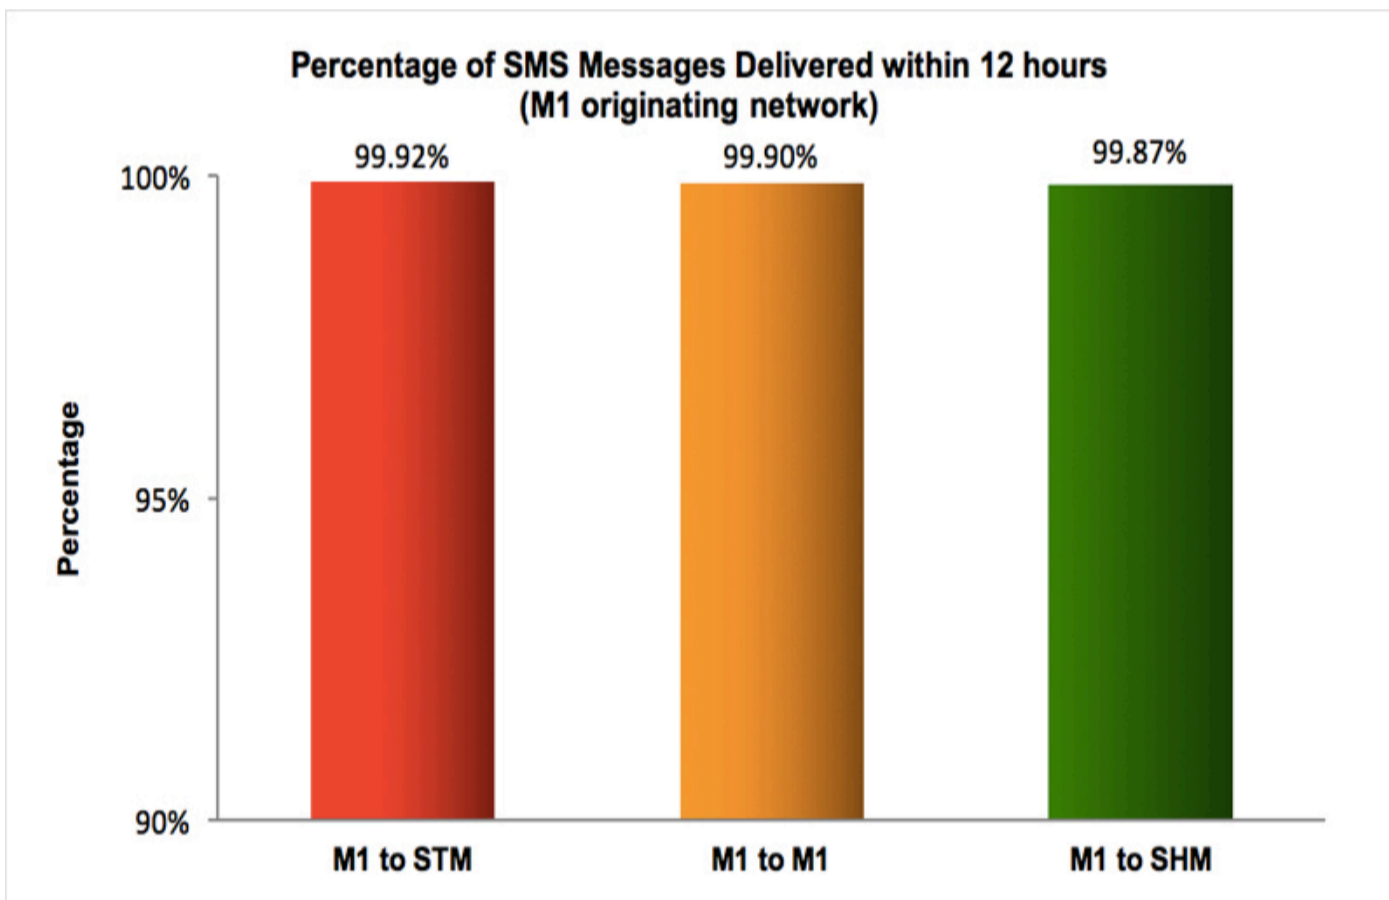

SMS Performance Measurement for 2015

Percentage of SMS Messages Delivered within 15 seconds

(a) SingTel Mobile ("STM") (originating network)

(b) M1 (originating network)

(c) StarHub Mobile ("SHM") (originating network)

Percentage of SMS Messages Delivered within 15 minutes

(a) SingTel Mobile (originating network)

(b) M1 (originating network)

(c) StarHub Mobile (originating network)

Percentage of SMS Messages Delivered within 12 hours

(a) SingTel Mobile (originating network)

(b) M1 (originating network)

(c) StarHub Mobile (originating network)

* The total sample size of test is 35,297 SMS messages.