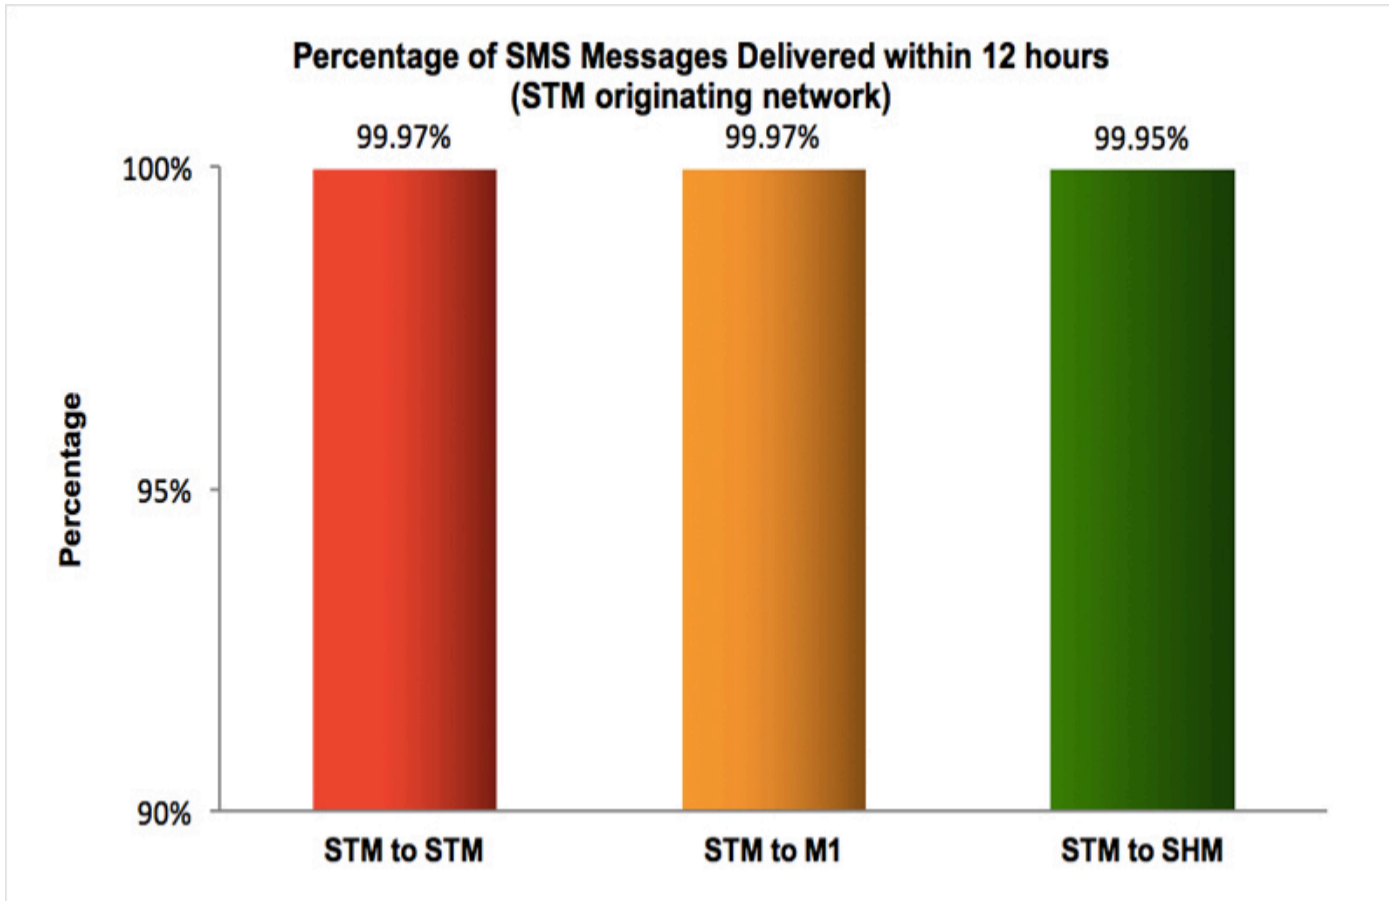

SMS Performance Measurement for 2015

Percentage of SMS Messages Delivered within 15 seconds

(a) SingTel Mobile ("STM") (originating network)

(b) M1 (originating network)

(c) StarHub Mobile ("SHM") (originating network)

Percentage of SMS Messages Delivered within 15 minutes

(a) SingTel Mobile (originating network)

(b) M1 (originating network)

(c) StarHub Mobile (originating network)

Percentage of SMS Messages Delivered within 12 hours

(a) SingTel Mobile (originating network)

(b) M1 (originating network)

(c) StarHub Mobile (originating network)

* The total sample size of test is 35,297 SMS messages.