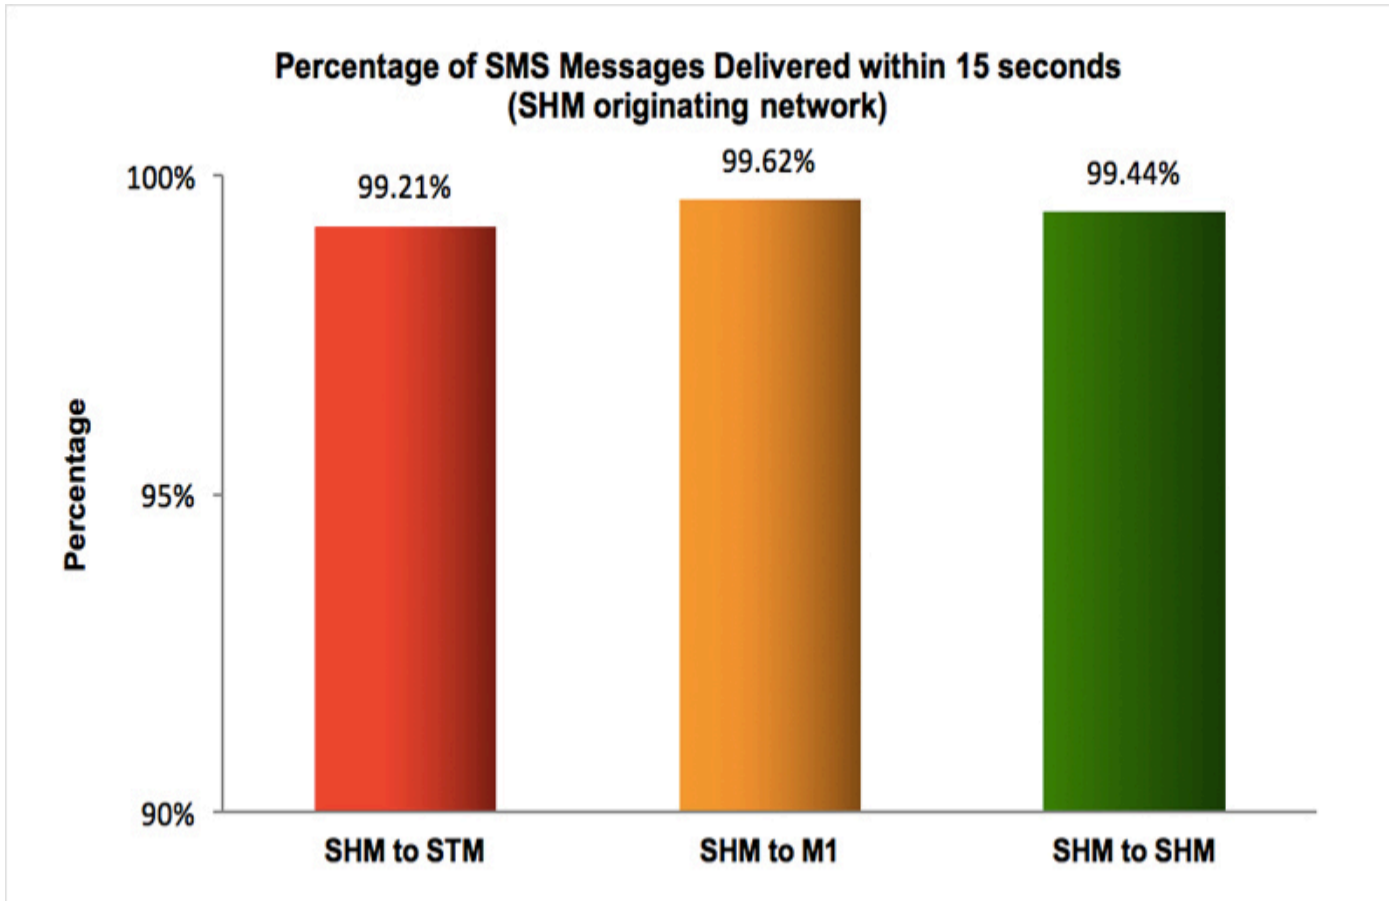

SMS Performance Measurement for 2015

Percentage of SMS Messages Delivered within 15 seconds

(a) SingTel Mobile ("STM") (originating network)

(b) M1 (originating network)

(c) StarHub Mobile ("SHM") (originating network)

Percentage of SMS Messages Delivered within 15 minutes

(a) SingTel Mobile (originating network)

(b) M1 (originating network)

(c) StarHub Mobile (originating network)

Percentage of SMS Messages Delivered within 12 hours

(a) SingTel Mobile (originating network)

(b) M1 (originating network)

(c) StarHub Mobile (originating network)

* The total sample size of test is 35,297 SMS messages.