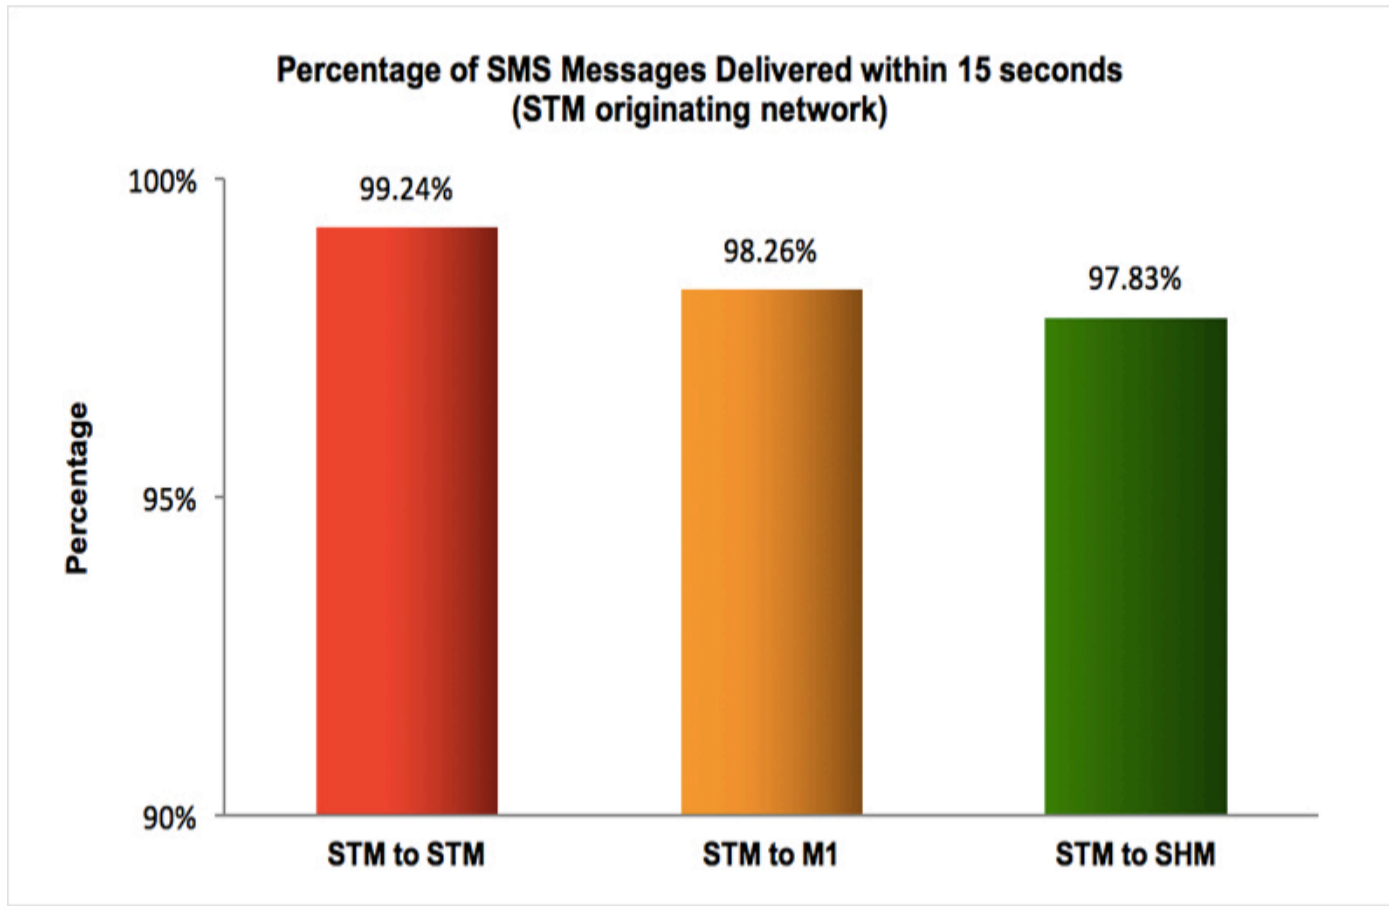

SMS Performance Measurement for 2015

Percentage of SMS Messages Delivered within 15 seconds

(a) SingTel Mobile ("STM") (originating network)

(b) M1 (originating network)

(c) StarHub Mobile ("SHM") (originating network)

Percentage of SMS Messages Delivered within 15 minutes

(a) SingTel Mobile (originating network)

(b) M1 (originating network)

(c) StarHub Mobile (originating network)

Percentage of SMS Messages Delivered within 12 hours

(a) SingTel Mobile (originating network)

(b) M1 (originating network)

(c) StarHub Mobile (originating network)

* The total sample size of test is 35,297 SMS messages.