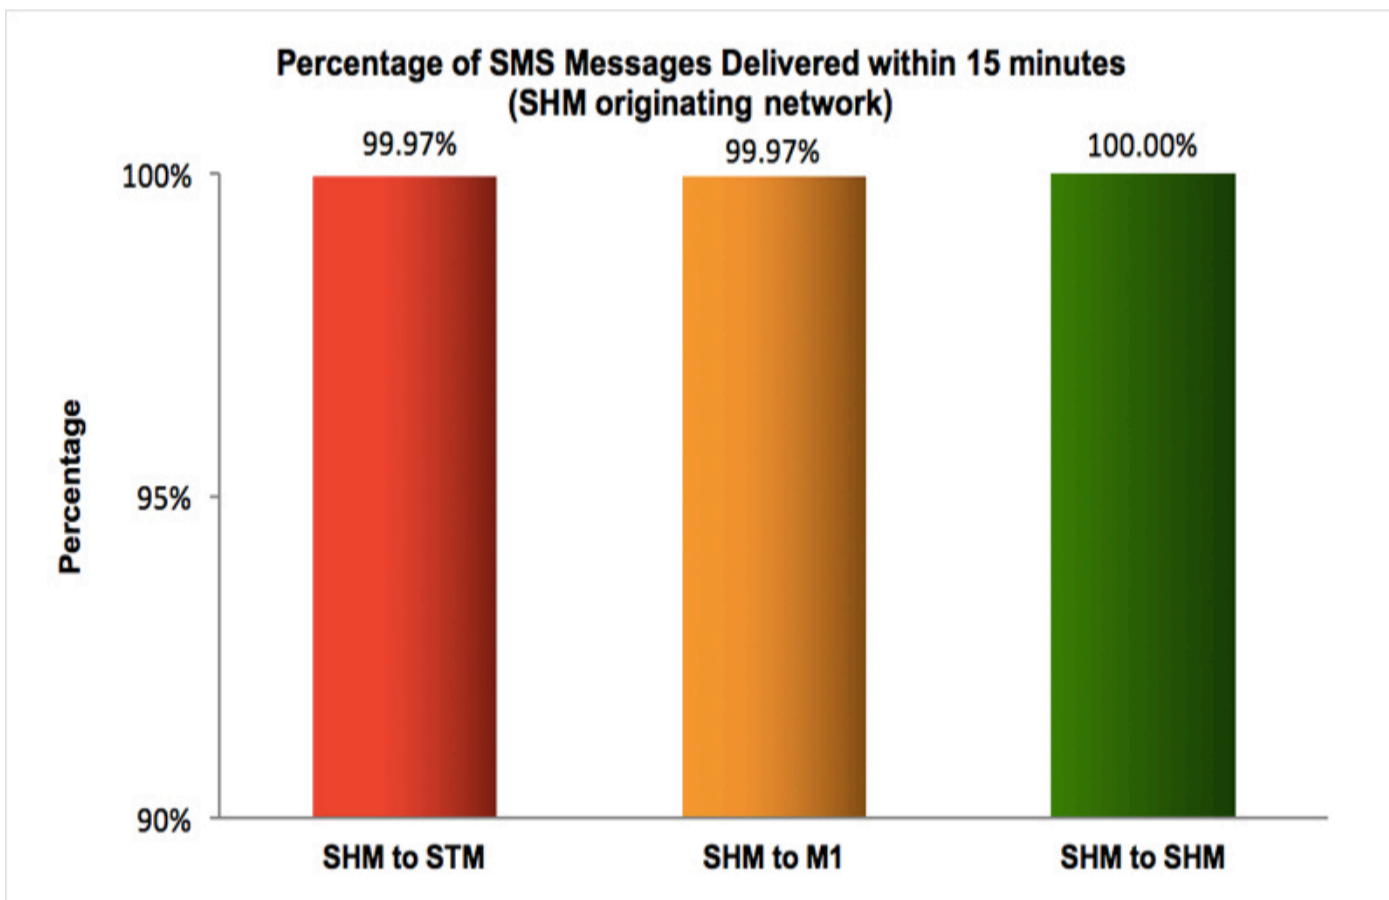

SMS Performance Measurement for 2015

Percentage of SMS Messages Delivered within 15 seconds

(a) SingTel Mobile ("STM") (originating network)

(b) M1 (originating network)

(c) StarHub Mobile ("SHM") (originating network)

Percentage of SMS Messages Delivered within 15 minutes

(a) SingTel Mobile (originating network)

(b) M1 (originating network)

(c) StarHub Mobile (originating network)

Percentage of SMS Messages Delivered within 12 hours

(a) SingTel Mobile (originating network)

(b) M1 (originating network)

(c) StarHub Mobile (originating network)

* The total sample size of test is 35,297 SMS messages.