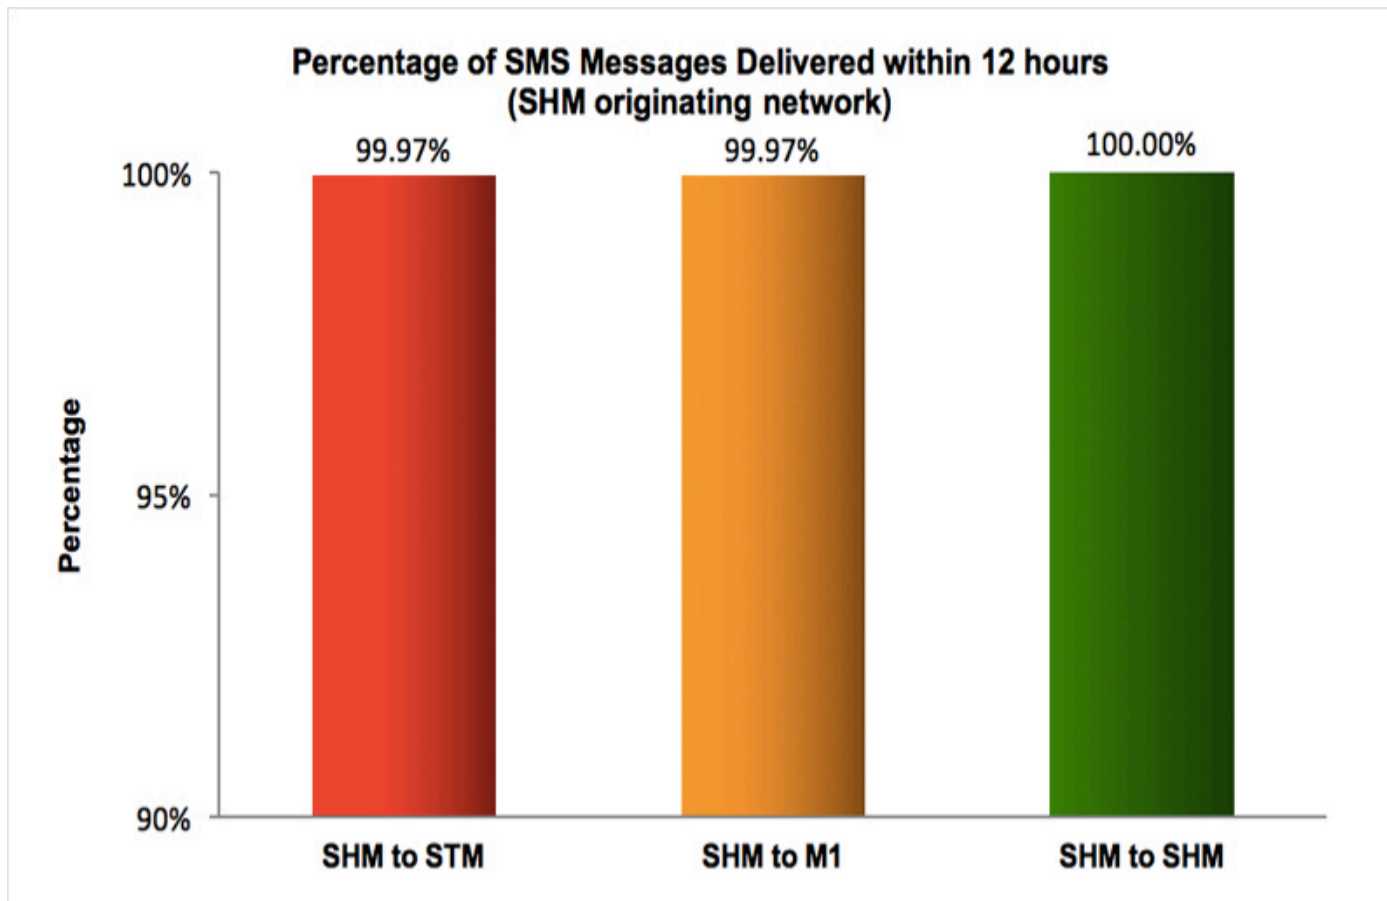

Percentage of SMS Messages Delivered within 15 minutes

(a) SingTel Mobile (originating network)

(b) M1 (originating network)

(c) StarHub Mobile (originating network)

Percentage of SMS Messages Delivered within 12 hours

(a) SingTel Mobile (originating network)

(b) M1 (originating network)

(c) StarHub Mobile (originating network)

* The total sample size of test is 35,297 SMS messages.