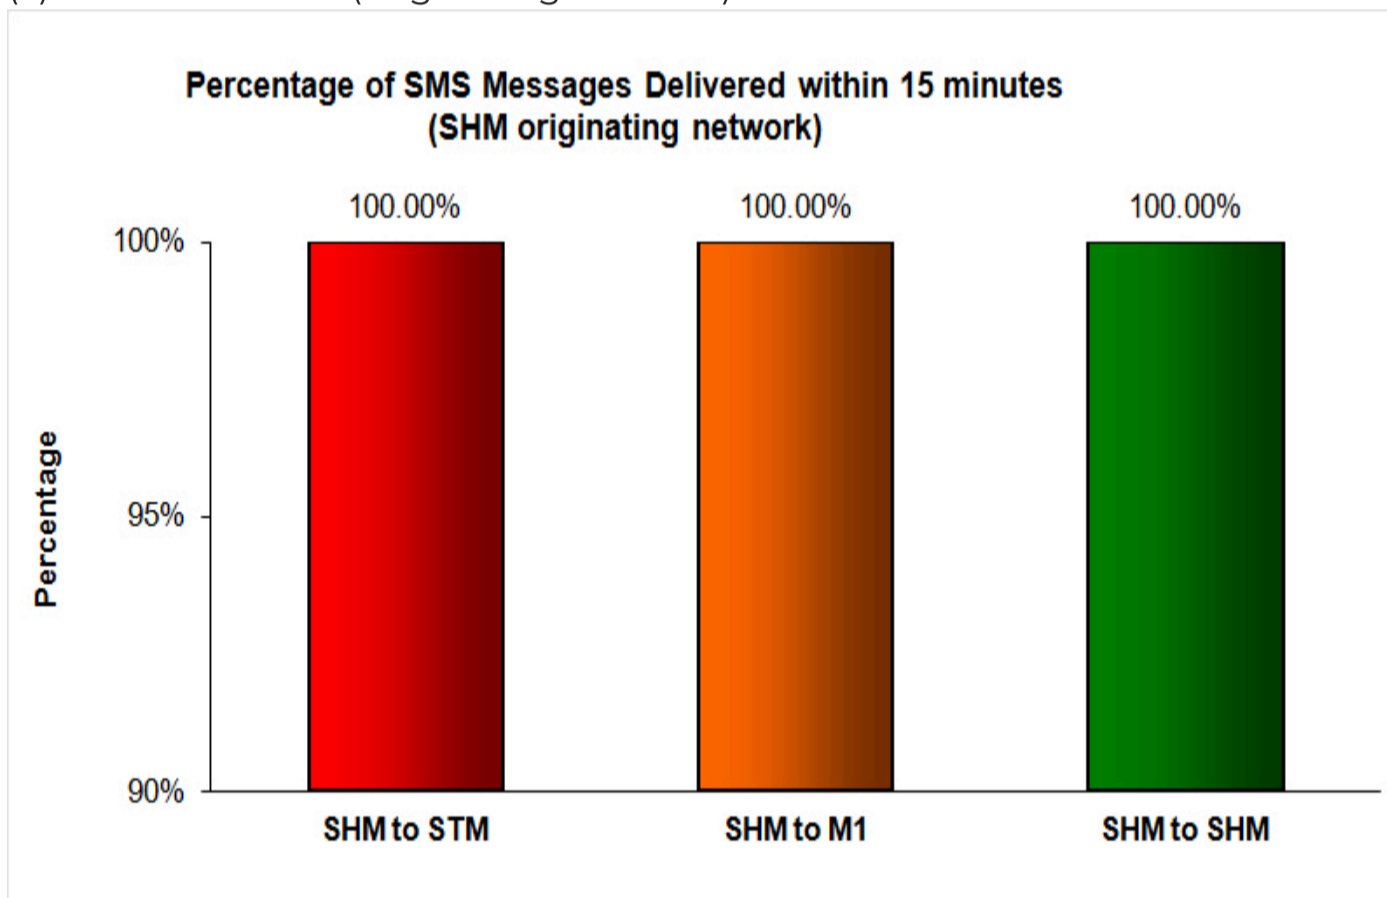

SMS Performance Measurement for 2014

Percentage of SMS Messages Delivered within 15 seconds

(a) SingTel Mobile ("STM") (originating network)

(b) M1 (originating network)

(c) StarHub Mobile ("SHM") (originating network)

Percentage of SMS Messages Delivered within 15 minutes

(a) SingTel Mobile (originating network)

(b) M1 (originating network)

(c) StarHub Mobile (originating network)

Percentage of SMS Messages Delivered within 12 hours

(a) SingTel Mobile (originating network)

(b) M1 (originating network)

(c) StarHub Mobile (originating network)

* The total sample size of test is 35,798 SMS messages.