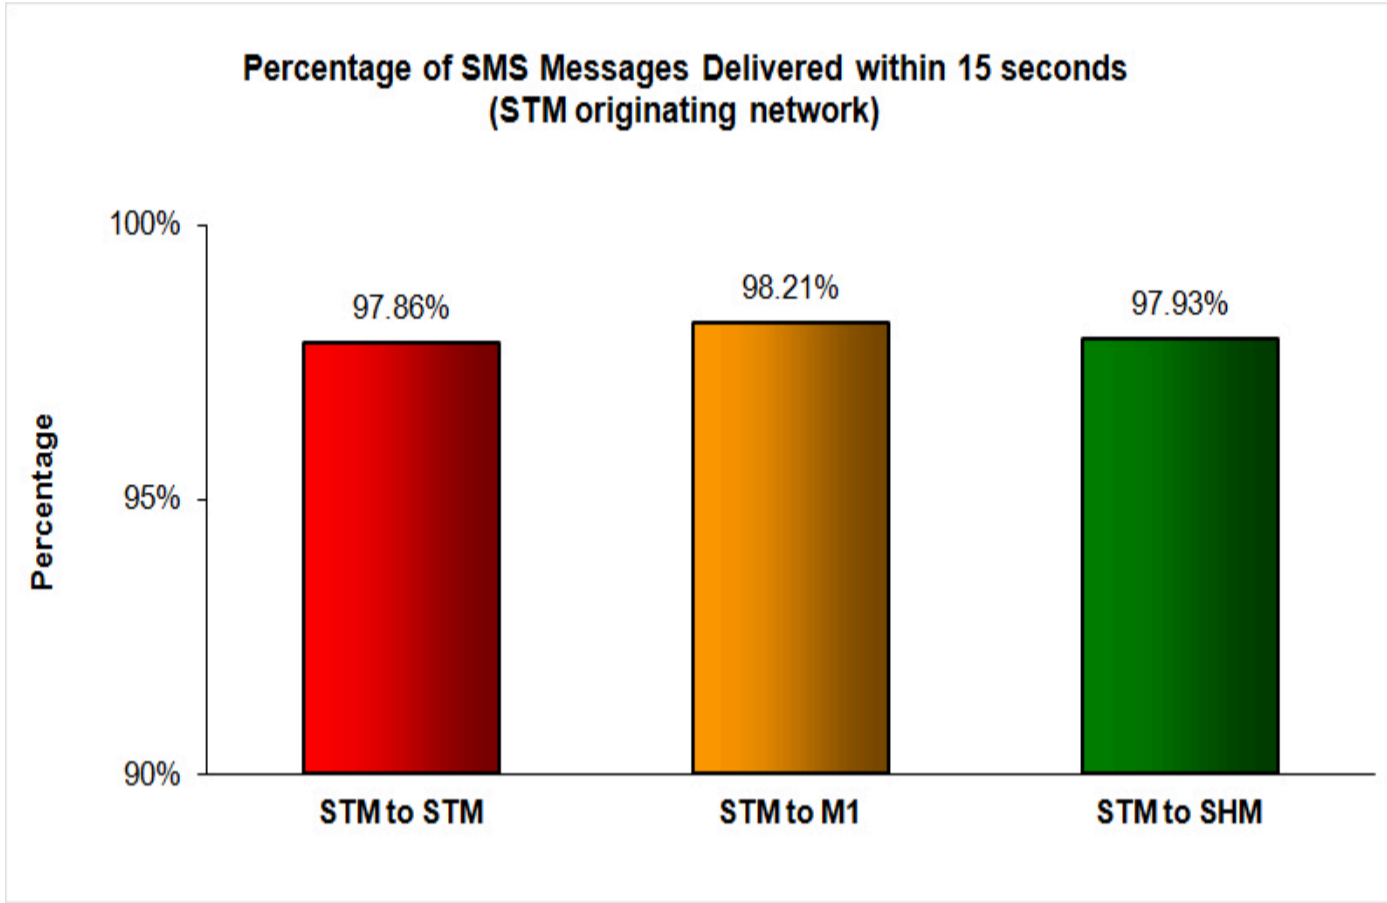

SMS Performance Measurement for 2014

Percentage of SMS Messages Delivered within 15 seconds

(a) SingTel Mobile ("STM") (originating network)

(b) M1 (originating network)

(c) StarHub Mobile ("SHM") (originating network)

Percentage of SMS Messages Delivered within 15 minutes

(a) SingTel Mobile (originating network)

(b) M1 (originating network)

(c) StarHub Mobile (originating network)

Percentage of SMS Messages Delivered within 12 hours

(a) SingTel Mobile (originating network)

(b) M1 (originating network)

(c) StarHub Mobile (originating network)

* The total sample size of test is 35,798 SMS messages.