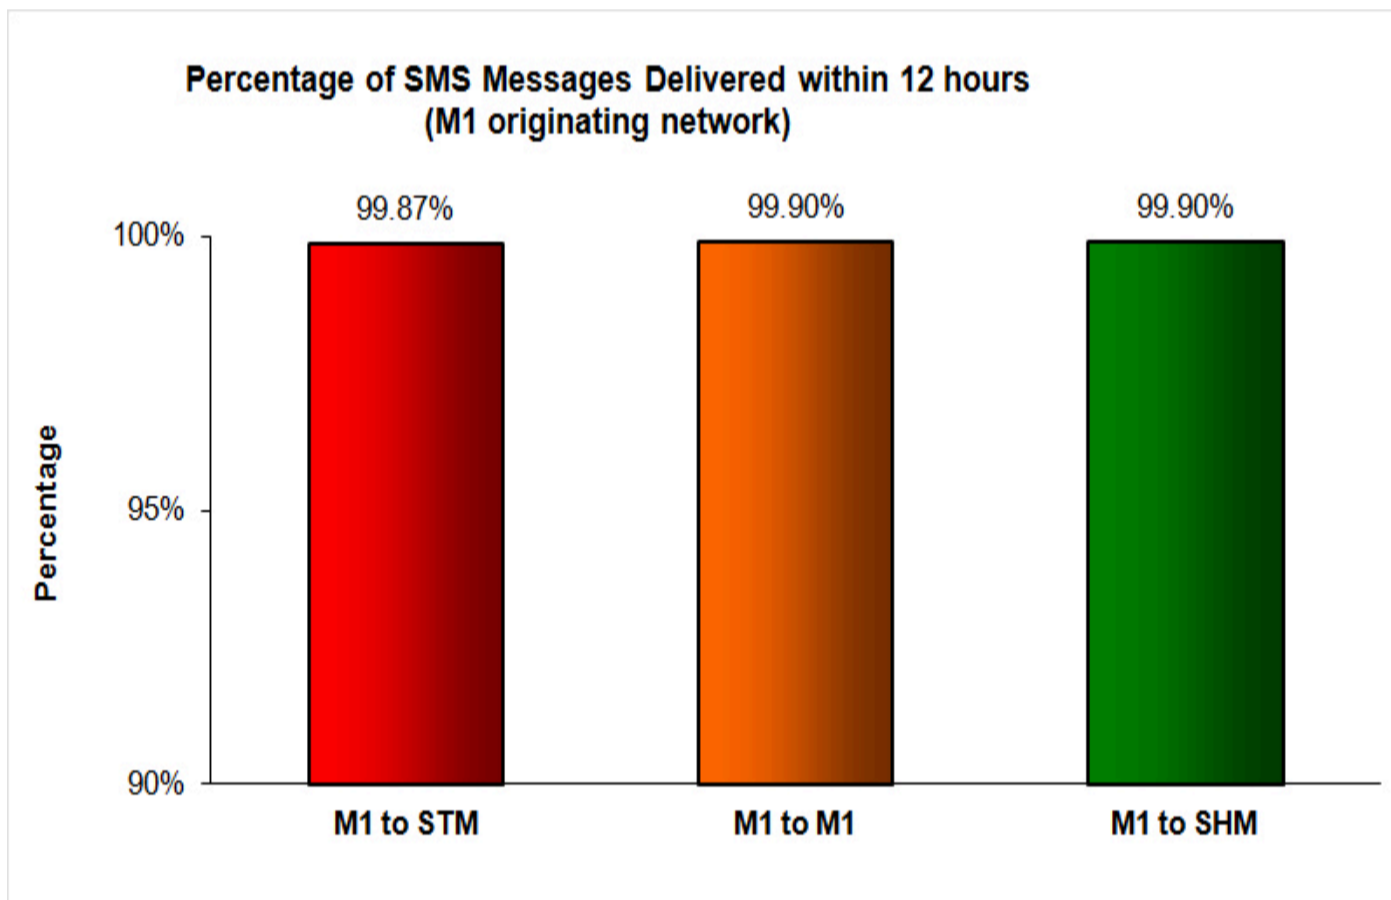

SMS Performance Measurement for 2014

Percentage of SMS Messages Delivered within 15 seconds

(a) SingTel Mobile ("STM") (originating network)

(b) M1 (originating network)

(c) StarHub Mobile ("SHM") (originating network)

Percentage of SMS Messages Delivered within 15 minutes

(a) SingTel Mobile (originating network)

(b) M1 (originating network)

(c) StarHub Mobile (originating network)

Percentage of SMS Messages Delivered within 12 hours

(a) SingTel Mobile (originating network)

(b) M1 (originating network)

(c) StarHub Mobile (originating network)

* The total sample size of test is 35,798 SMS messages.