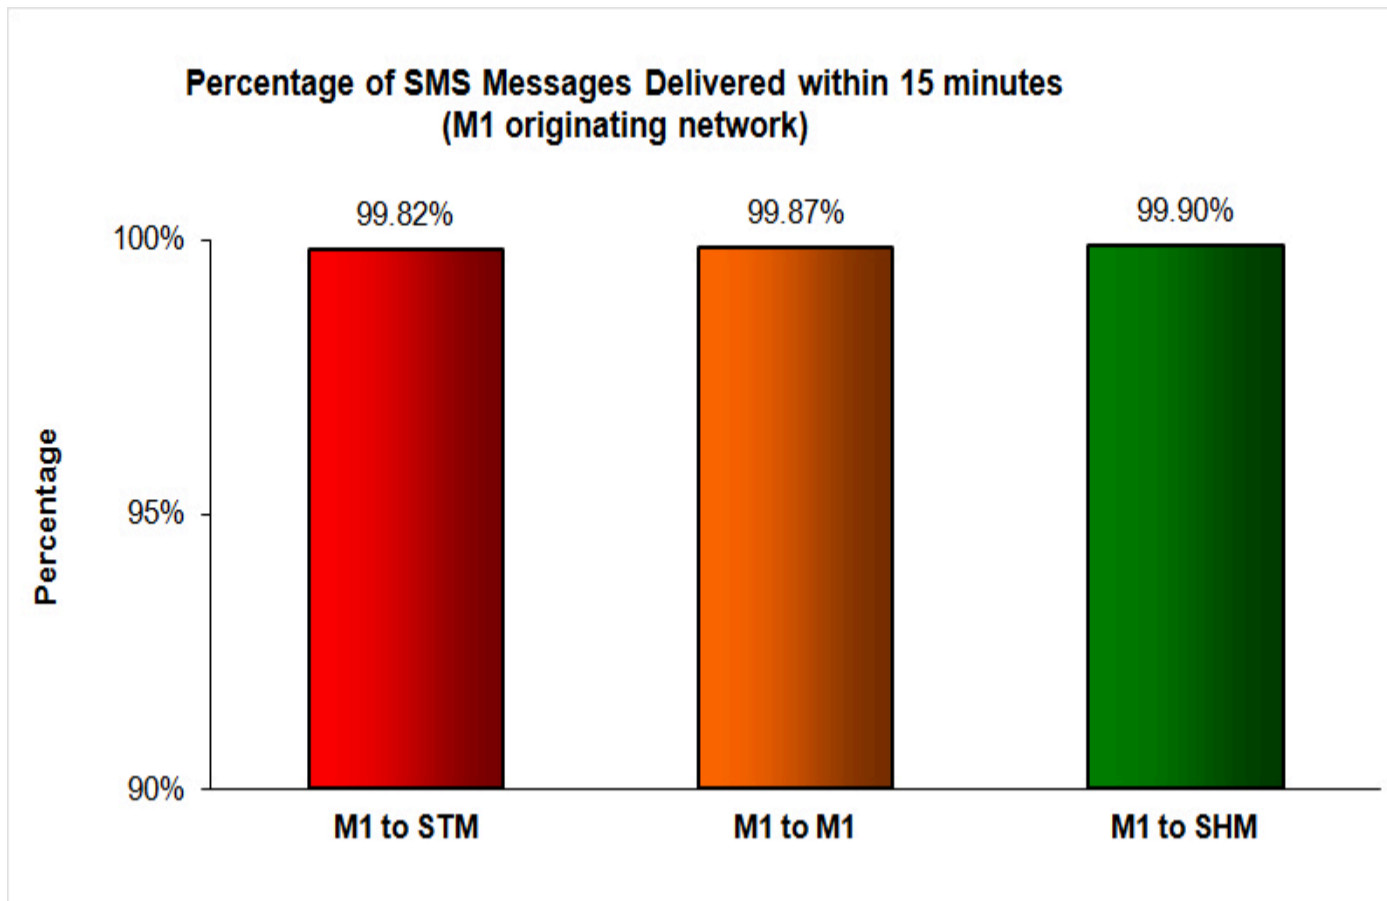

SMS Performance Measurement for 2014

Percentage of SMS Messages Delivered within 15 seconds

(a) SingTel Mobile ("STM") (originating network)

(b) M1 (originating network)

(c) StarHub Mobile ("SHM") (originating network)

Percentage of SMS Messages Delivered within 15 minutes

(a) SingTel Mobile (originating network)

(b) M1 (originating network)

(c) StarHub Mobile (originating network)

Percentage of SMS Messages Delivered within 12 hours

(a) SingTel Mobile (originating network)

(b) M1 (originating network)

(c) StarHub Mobile (originating network)

* The total sample size of test is 35,798 SMS messages.