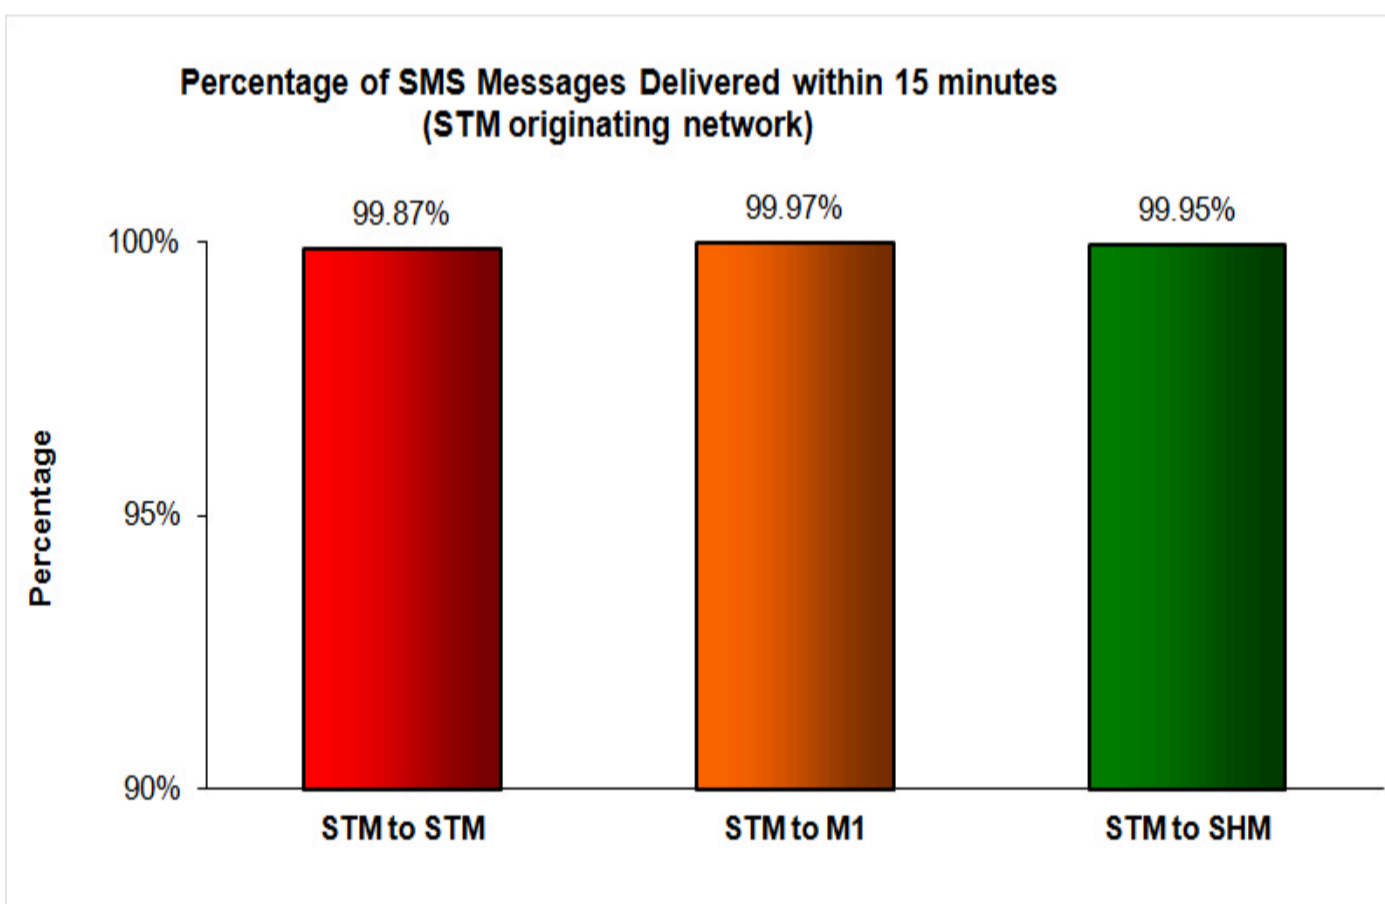

SMS Performance Measurement for 2014

Percentage of SMS Messages Delivered within 15 seconds

(a) SingTel Mobile ("STM") (originating network)

(b) M1 (originating network)

(c) StarHub Mobile ("SHM") (originating network)

Percentage of SMS Messages Delivered within 15 minutes

(a) SingTel Mobile (originating network)

(b) M1 (originating network)

(c) StarHub Mobile (originating network)

Percentage of SMS Messages Delivered within 12 hours

(a) SingTel Mobile (originating network)

(b) M1 (originating network)

(c) StarHub Mobile (originating network)

* The total sample size of test is 35,798 SMS messages.