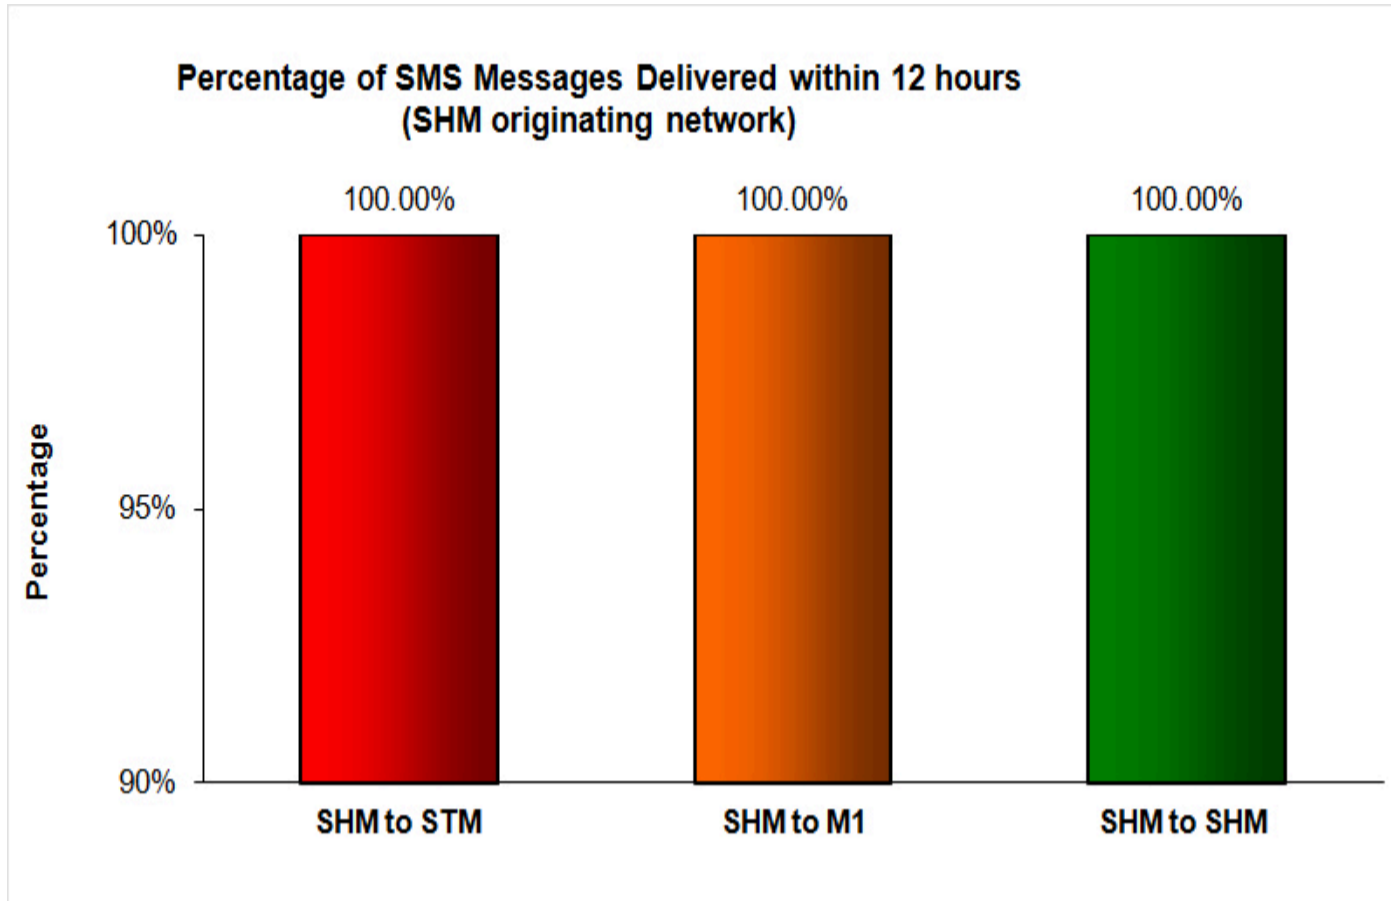

Percentage of SMS Messages Delivered within 15 minutes

(a) SingTel Mobile (originating network)

(b) M1 (originating network)

(c) StarHub Mobile (originating network)

Percentage of SMS Messages Delivered within 12 hours

(a) SingTel Mobile (originating network)

(b) M1 (originating network)

(c) StarHub Mobile (originating network)

* The total sample size of test is 35,798 SMS messages.