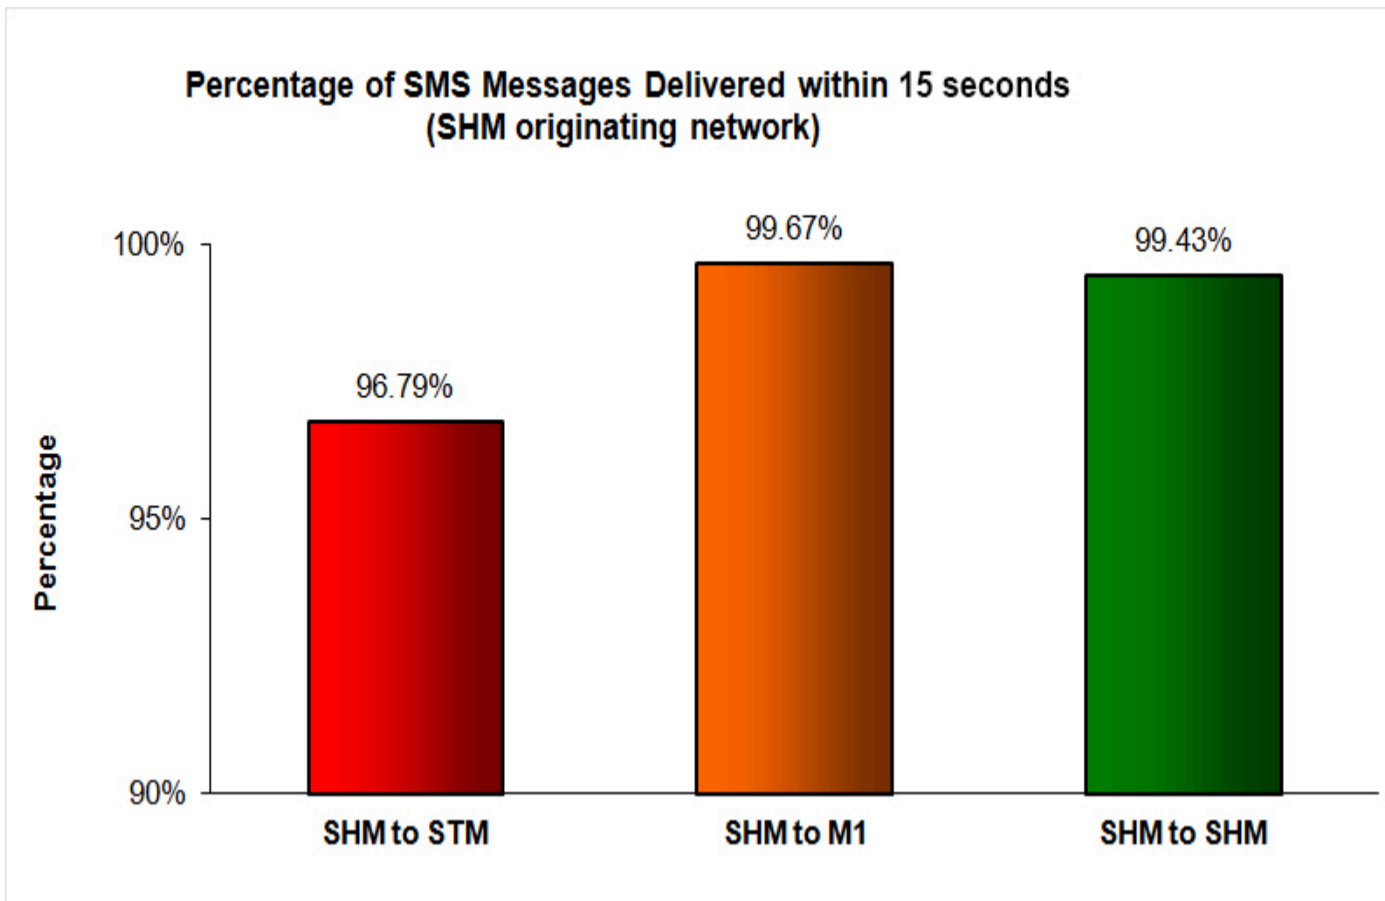

SMS Performance Measurement for 2014

Percentage of SMS Messages Delivered within 15 seconds

(a) SingTel Mobile ("STM") (originating network)

(b) M1 (originating network)

(c) StarHub Mobile ("SHM") (originating network)

Percentage of SMS Messages Delivered within 15 minutes

(a) SingTel Mobile (originating network)

(b) M1 (originating network)

(c) StarHub Mobile (originating network)

Percentage of SMS Messages Delivered within 12 hours

(a) SingTel Mobile (originating network)

(b) M1 (originating network)

(c) StarHub Mobile (originating network)

* The total sample size of test is 35,798 SMS messages.