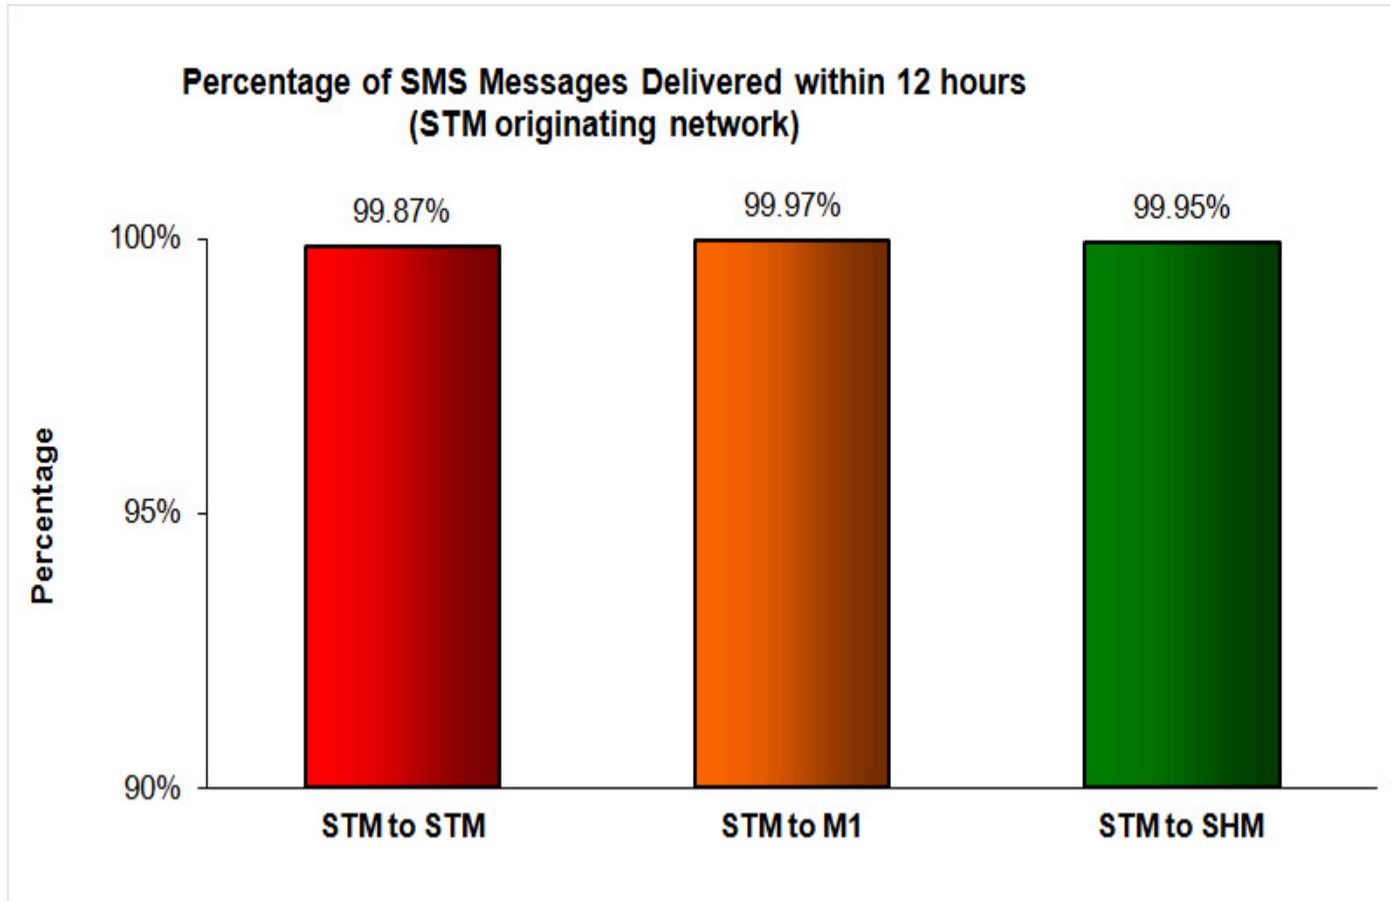

SMS Performance Measurement for 2014

Percentage of SMS Messages Delivered within 15 seconds

(a) SingTel Mobile ("STM") (originating network)

(b) M1 (originating network)

(c) StarHub Mobile ("SHM") (originating network)

Percentage of SMS Messages Delivered within 15 minutes

(a) SingTel Mobile (originating network)

(b) M1 (originating network)

(c) StarHub Mobile (originating network)

Percentage of SMS Messages Delivered within 12 hours

(a) SingTel Mobile (originating network)

(b) M1 (originating network)

(c) StarHub Mobile (originating network)

* The total sample size of test is 35,798 SMS messages.