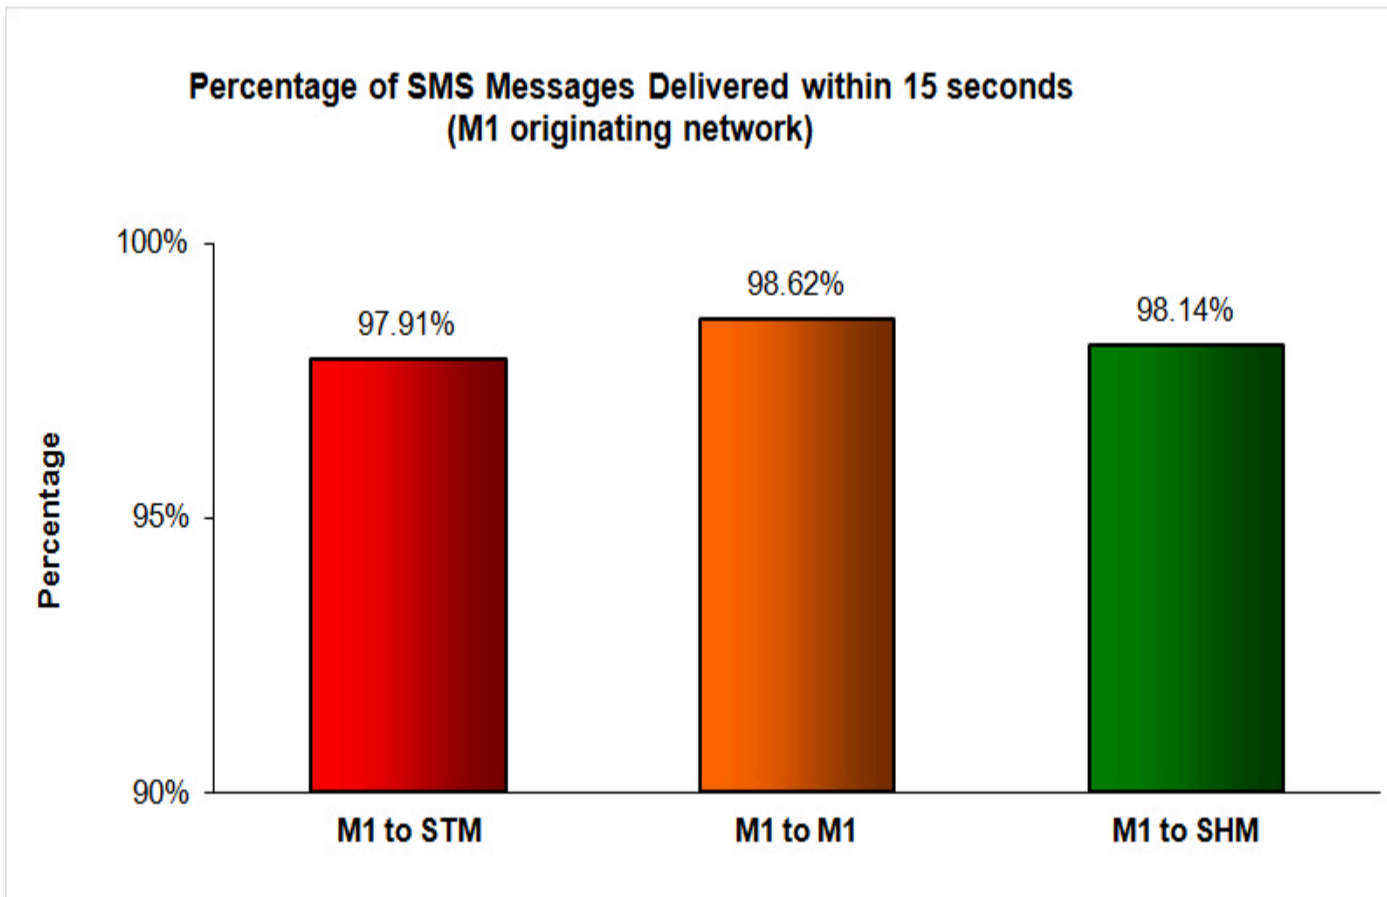

SMS Performance Measurement for 2014

Percentage of SMS Messages Delivered within 15 seconds

(a) SingTel Mobile ("STM") (originating network)

(b) M1 (originating network)

(c) StarHub Mobile ("SHM") (originating network)

Percentage of SMS Messages Delivered within 15 minutes

(a) SingTel Mobile (originating network)

(b) M1 (originating network)

(c) StarHub Mobile (originating network)

Percentage of SMS Messages Delivered within 12 hours

(a) SingTel Mobile (originating network)

(b) M1 (originating network)

(c) StarHub Mobile (originating network)

* The total sample size of test is 35,798 SMS messages.