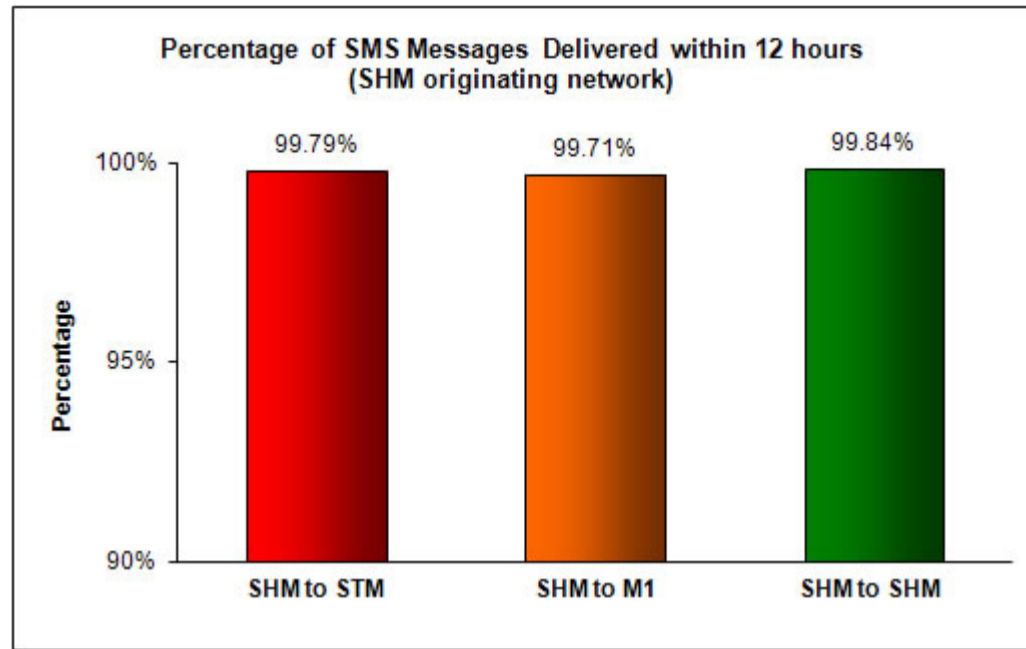

(a) SingTel Mobile (originating network)

(b) M1 (originating network)

(c) StarHub Mobile (originating network)

* The total sample size of test is 34,675 SMS messages.