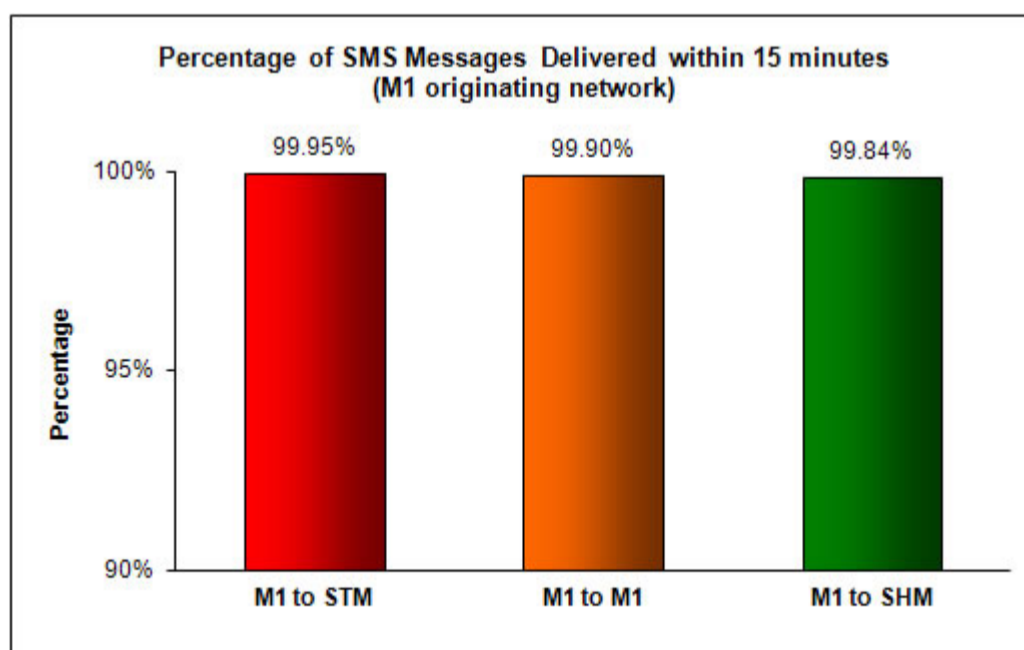

SMS Performance Measurement for 1H 2012 (February - March 2012)

Percentage of SMS Messages Delivered within 15 seconds

(a) SingTel Mobile ("STM") (originating network)

(b) M1 (originating network)

(c) StarHub Mobile ("SHM") (originating network)

Percentage of SMS Messages Delivered within 15 minutes

(a) SingTel Mobile (originating network)

(b) M1 (originating network)

(c) StarHub Mobile (originating network)

Percentage of SMS Messages Delivered within 12 hours

(a) SingTel Mobile (originating network)

(b) M1 (originating network)

(c) StarHub Mobile (originating network)

* The total sample size of test is 34,675 SMS messages.