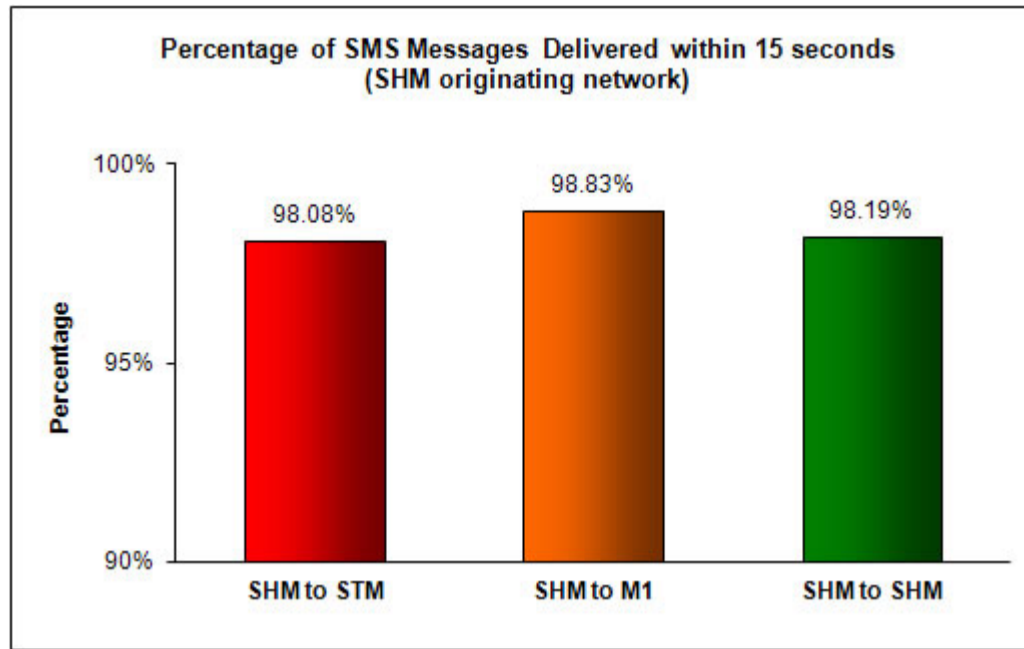

SMS Performance Measurement for 1H 2012 (February - March 2012)

Percentage of SMS Messages Delivered within 15 seconds

(a) SingTel Mobile ("STM") (originating network)

(b) M1 (originating network)

(c) StarHub Mobile ("SHM") (originating network)

Percentage of SMS Messages Delivered within 15 minutes

(a) SingTel Mobile (originating network)

(b) M1 (originating network)

(c) StarHub Mobile (originating network)

Percentage of SMS Messages Delivered within 12 hours

(a) SingTel Mobile (originating network)

(b) M1 (originating network)

(c) StarHub Mobile (originating network)

* The total sample size of test is 34,675 SMS messages.