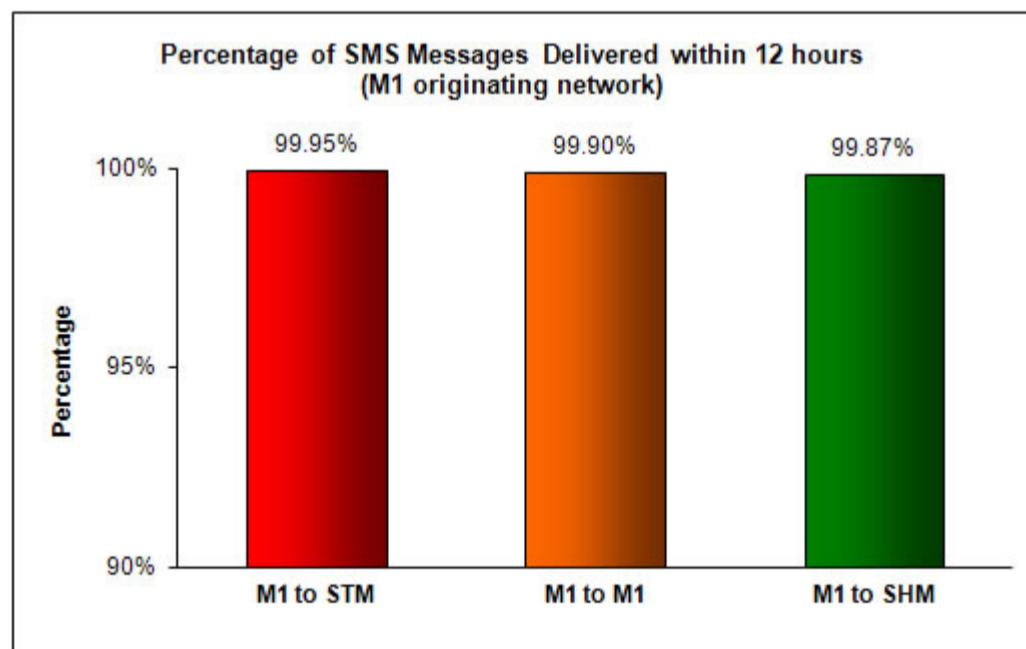

Percentage of SMS Messages Delivered within 15 minutes

(a) SingTel Mobile (originating network)

(b) M1 (originating network)

(c) StarHub Mobile (originating network)

Percentage of SMS Messages Delivered within 12 hours

(a) SingTel Mobile (originating network)

(b) M1 (originating network)

(c) StarHub Mobile (originating network)

* The total sample size of test is 34,675 SMS messages.