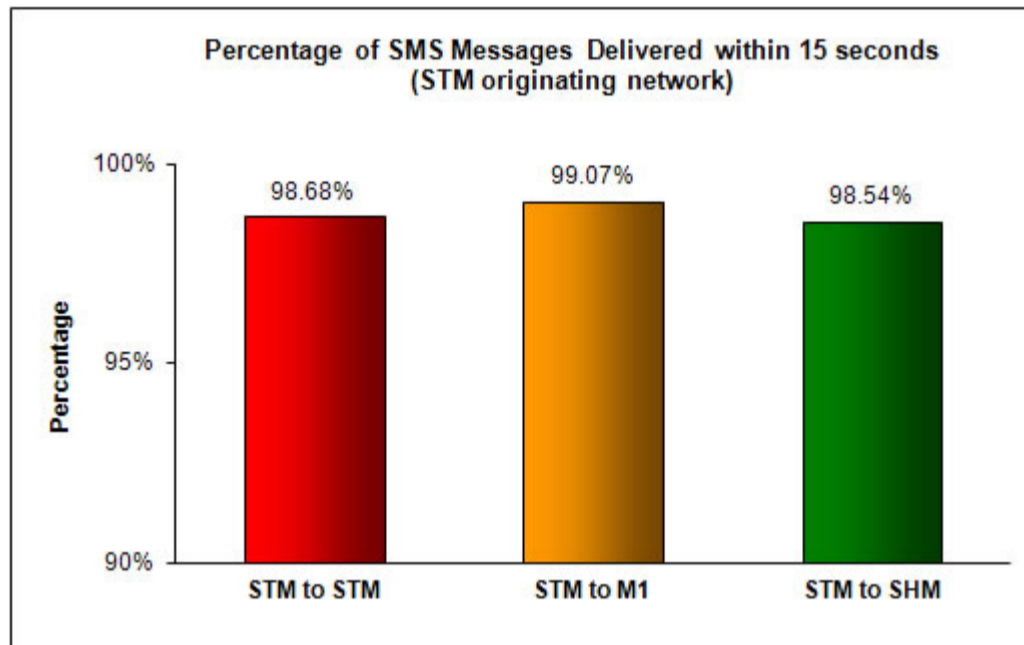

SMS Performance Measurement for 1H 2012 (February - March 2012)

Percentage of SMS Messages Delivered within 15 seconds

(a) SingTel Mobile ("STM") (originating network)

(b) M1 (originating network)

(c) StarHub Mobile ("SHM") (originating network)

Percentage of SMS Messages Delivered within 15 minutes

(a) SingTel Mobile (originating network)

(b) M1 (originating network)

(c) StarHub Mobile (originating network)

Percentage of SMS Messages Delivered within 12 hours

(a) SingTel Mobile (originating network)

(b) M1 (originating network)

(c) StarHub Mobile (originating network)

* The total sample size of test is 34,675 SMS messages.