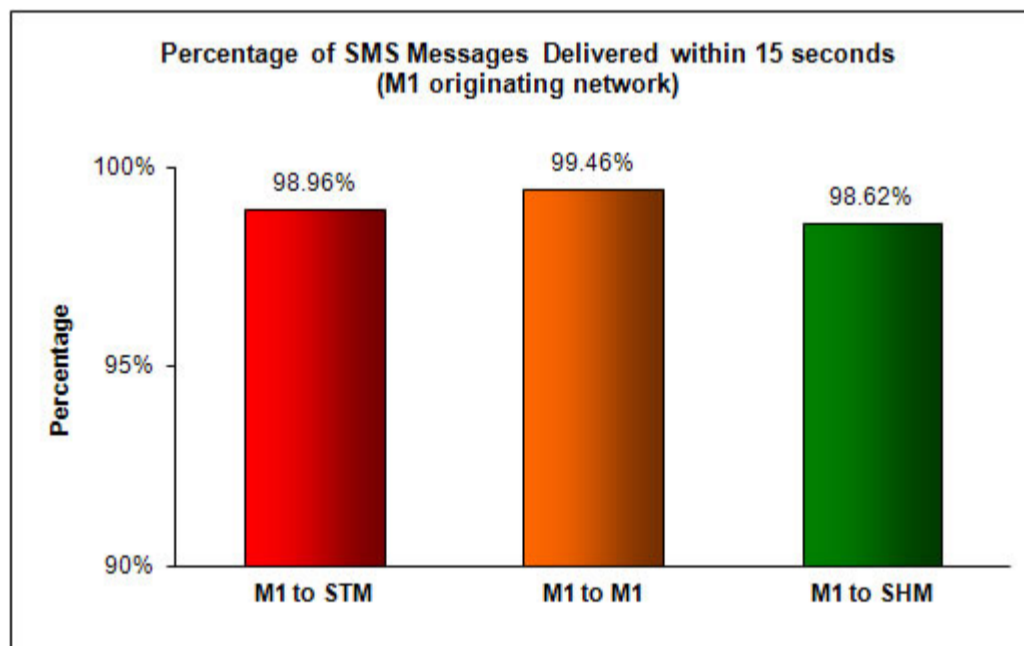

SMS Performance Measurement for 1H 2012 (February - March 2012)

Percentage of SMS Messages Delivered within 15 seconds

(a) SingTel Mobile ("STM") (originating network)

(b) M1 (originating network)

(c) StarHub Mobile ("SHM") (originating network)

Percentage of SMS Messages Delivered within 15 minutes

(a) SingTel Mobile (originating network)

(b) M1 (originating network)

(c) StarHub Mobile (originating network)

Percentage of SMS Messages Delivered within 12 hours

(a) SingTel Mobile (originating network)

(b) M1 (originating network)

(c) StarHub Mobile (originating network)

* The total sample size of test is 34,675 SMS messages.