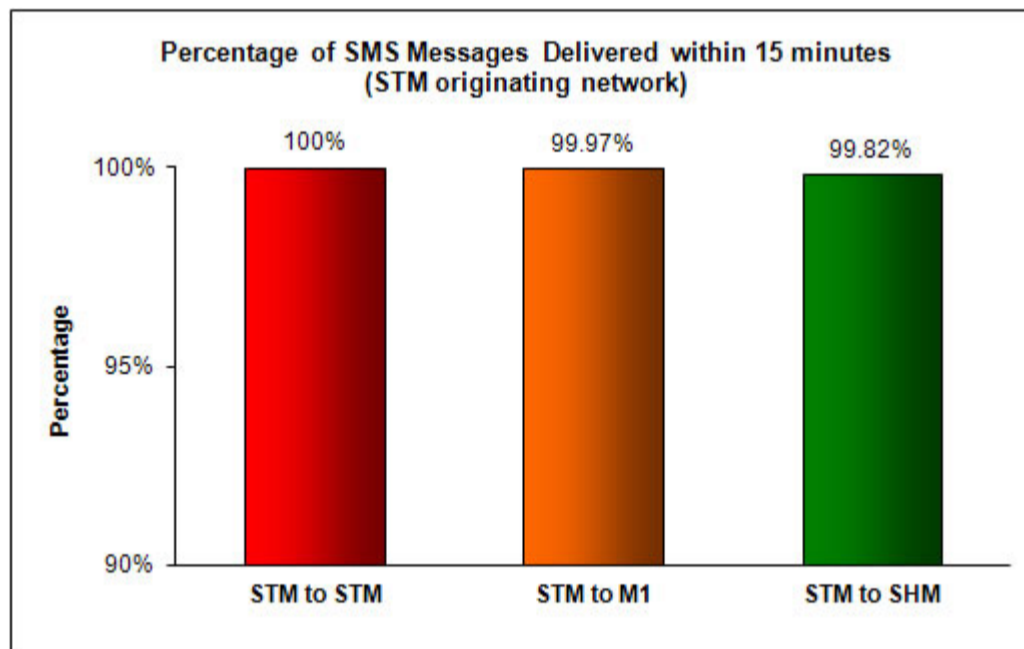

SMS Performance Measurement for 1H 2012 (February - March 2012)

Percentage of SMS Messages Delivered within 15 seconds

(a) SingTel Mobile ("STM") (originating network)

(b) M1 (originating network)

(c) StarHub Mobile ("SHM") (originating network)

Percentage of SMS Messages Delivered within 15 minutes

(a) SingTel Mobile (originating network)

(b) M1 (originating network)

(c) StarHub Mobile (originating network)

Percentage of SMS Messages Delivered within 12 hours

(a) SingTel Mobile (originating network)

(b) M1 (originating network)

(c) StarHub Mobile (originating network)

* The total sample size of test is 34,675 SMS messages.