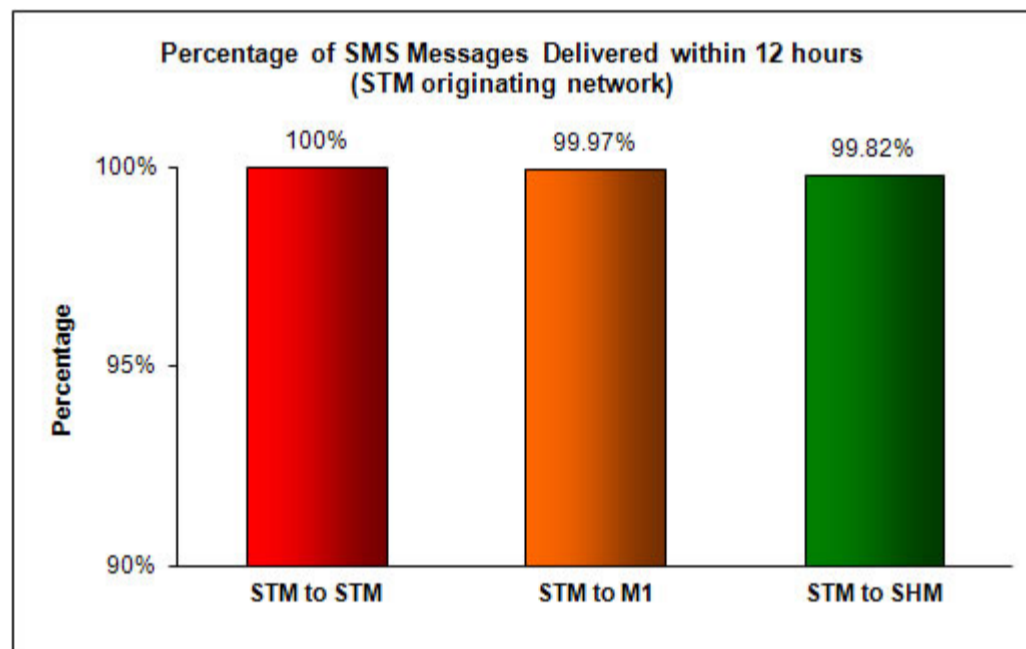

Percentage of SMS Messages Delivered within 15 minutes

(a) SingTel Mobile (originating network)

(b) M1 (originating network)

(c) StarHub Mobile (originating network)

Percentage of SMS Messages Delivered within 12 hours

(a) SingTel Mobile (originating network)

(b) M1 (originating network)

(c) StarHub Mobile (originating network)

* The total sample size of test is 34,675 SMS messages.