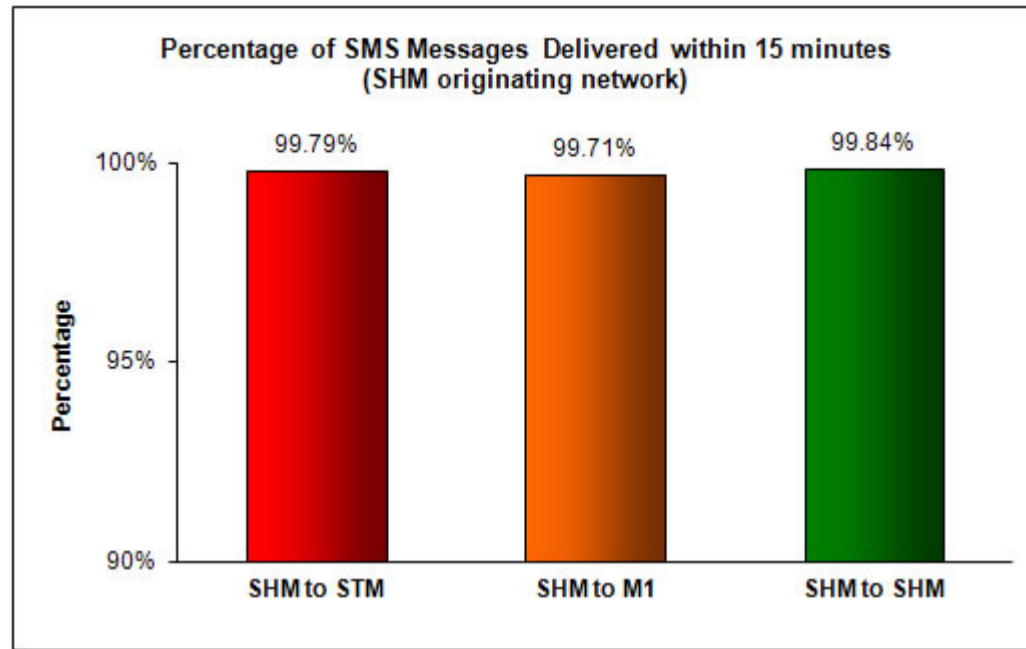

SMS Performance Measurement for 1H 2012 (February - March 2012)

Percentage of SMS Messages Delivered within 15 seconds

(a) SingTel Mobile ("STM") (originating network)

(b) M1 (originating network)

(c) StarHub Mobile ("SHM") (originating network)

Percentage of SMS Messages Delivered within 15 minutes

(a) SingTel Mobile (originating network)

(b) M1 (originating network)

(c) StarHub Mobile (originating network)

Percentage of SMS Messages Delivered within 12 hours

(a) SingTel Mobile (originating network)

(b) M1 (originating network)

(c) StarHub Mobile (originating network)

* The total sample size of test is 34,675 SMS messages.