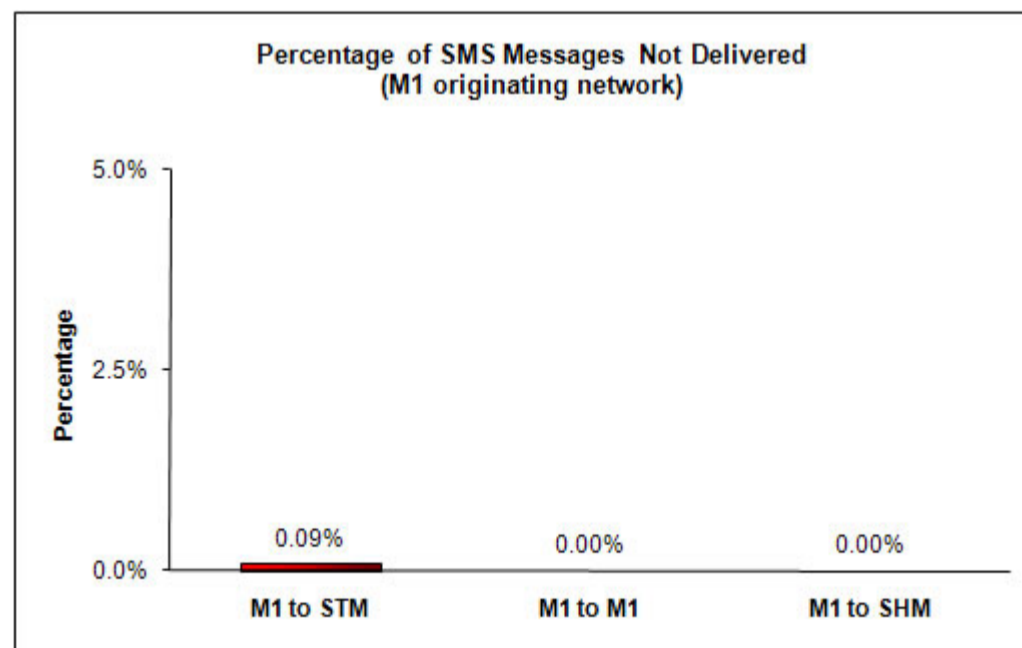

(c) StarHub Mobile ("SHM") (originating network)

## Percentage of SMS Messages Delivered in 1 hour or more

(a) SingTel Mobile (originating network)

(b) M1 (originating network)

(c) StarHub Mobile (originating network)

## Percentage of SMS Messages Not Delivered

(a) SingTel Mobile (originating network)

(b) M1 (originating network)

(c) StarHub Mobile (originating network)

\* The total sample size of test is 28,504 SMS messages.