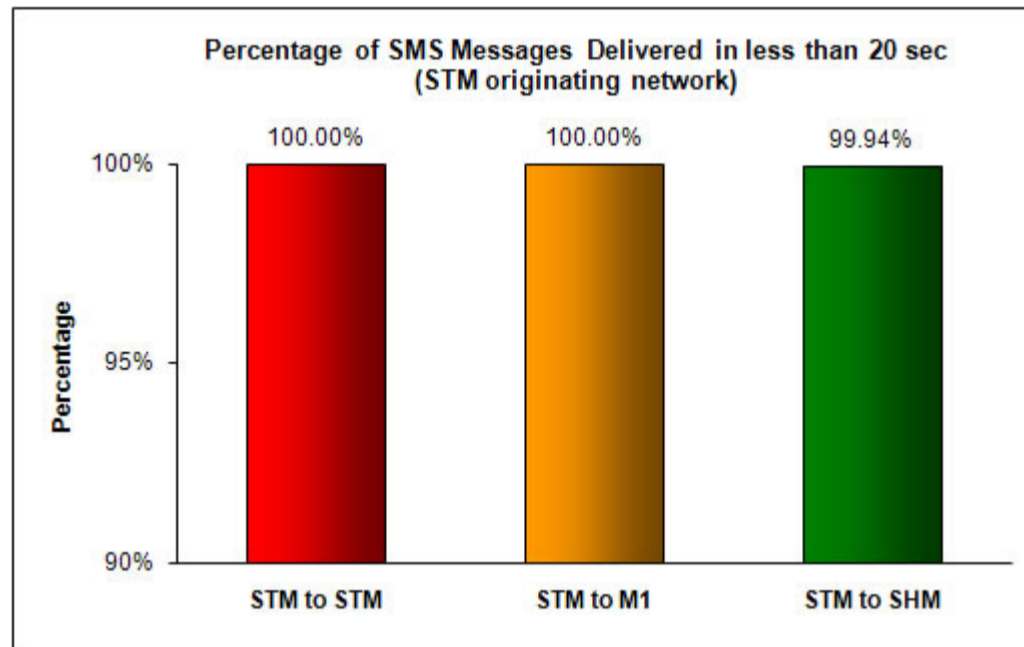

# SMS Performance Measurement for 1H 2010 (1 April - 29 June 2010)

Percentage of SMS Messages Delivered in less than 20 seconds

(a) SingTel Mobile ("STM") (originating network)

(b) M1 (originating network)

(c) StarHub Mobile ("SHM") (originating network)