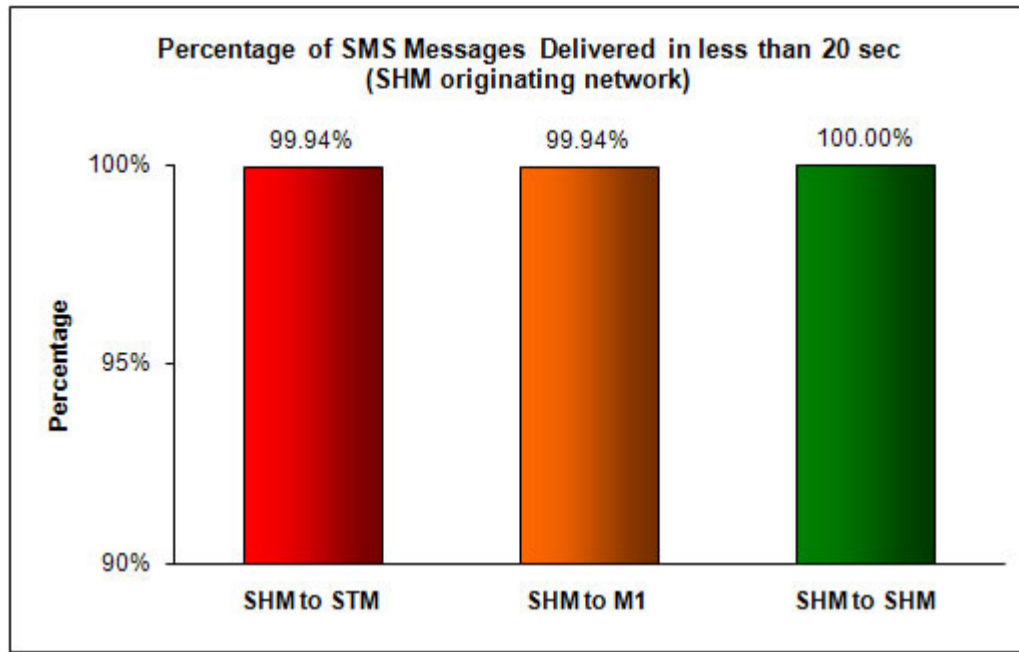

# SMS Performance Measurement for 1H 2010 (1 April - 29 June 2010)

Percentage of SMS Messages Delivered in less than 20 seconds

(a) SingTel Mobile ("STM") (originating network)

(b) M1 (originating network)

(c) StarHub Mobile ("SHM") (originating network)