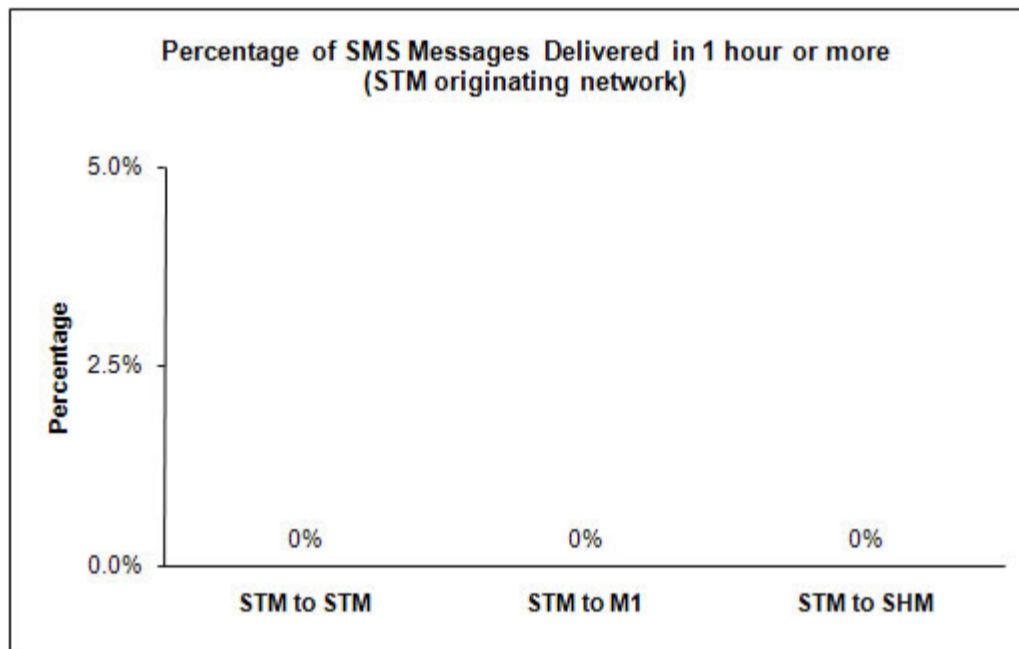

Percentage of SMS Messages Delivered in 1 hour or more

(a) SingTel Mobile (originating network)