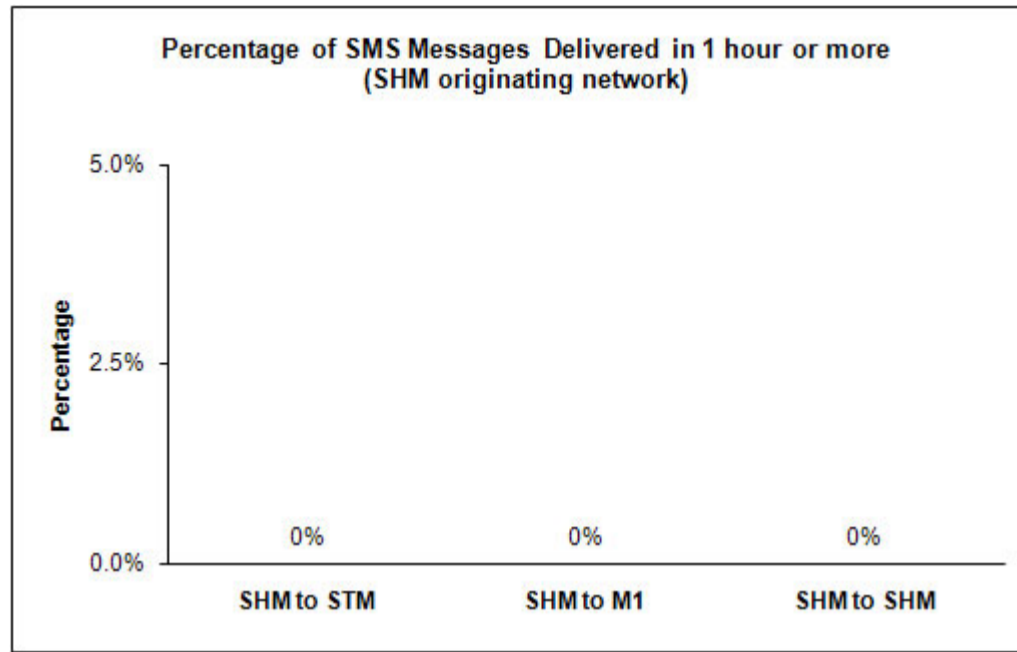

(c) StarHub Mobile ("SHM") (originating network)

## Percentage of SMS Messages Delivered in 1 hour or more

(a) SingTel Mobile (originating network)

(b) M1 (originating network)

(c) StarHub Mobile (originating network)

## Percentage of SMS Messages Not Delivered

(a) SingTel Mobile (originating network)

(b) M1 (originating network)

(c) StarHub Mobile (originating network)

\* The total sample size of test is 28,504 SMS messages.