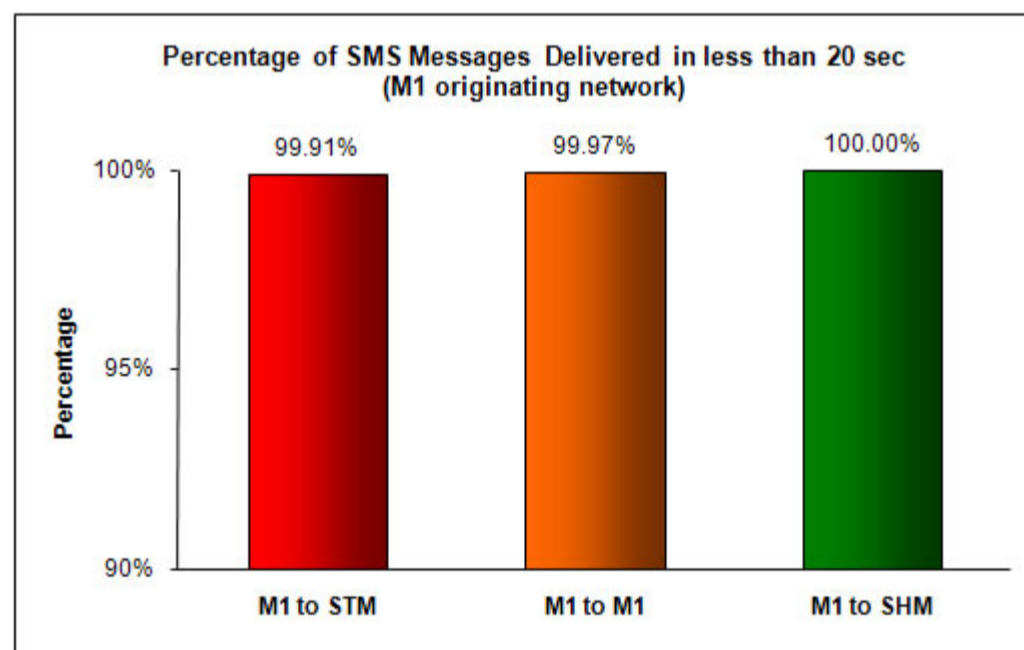

# SMS Performance Measurement for 1H 2010 (1 April - 29 June 2010)

Percentage of SMS Messages Delivered in less than 20 seconds

(a) SingTel Mobile ("STM") (originating network)

(b) M1 (originating network)

(c) StarHub Mobile ("SHM") (originating network)