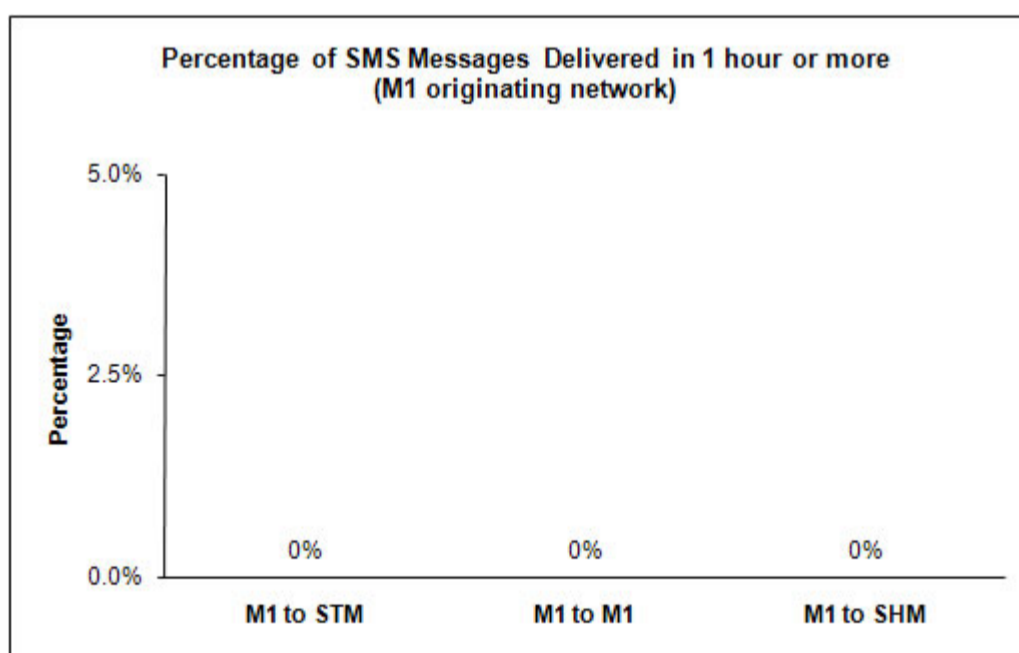

(c) StarHub Mobile ("SHM") (originating network)

## Percentage of SMS Messages Delivered in 1 hour or more

(a) SingTel Mobile (originating network)

(b) M1 (originating network)

(c) StarHub Mobile (originating network)