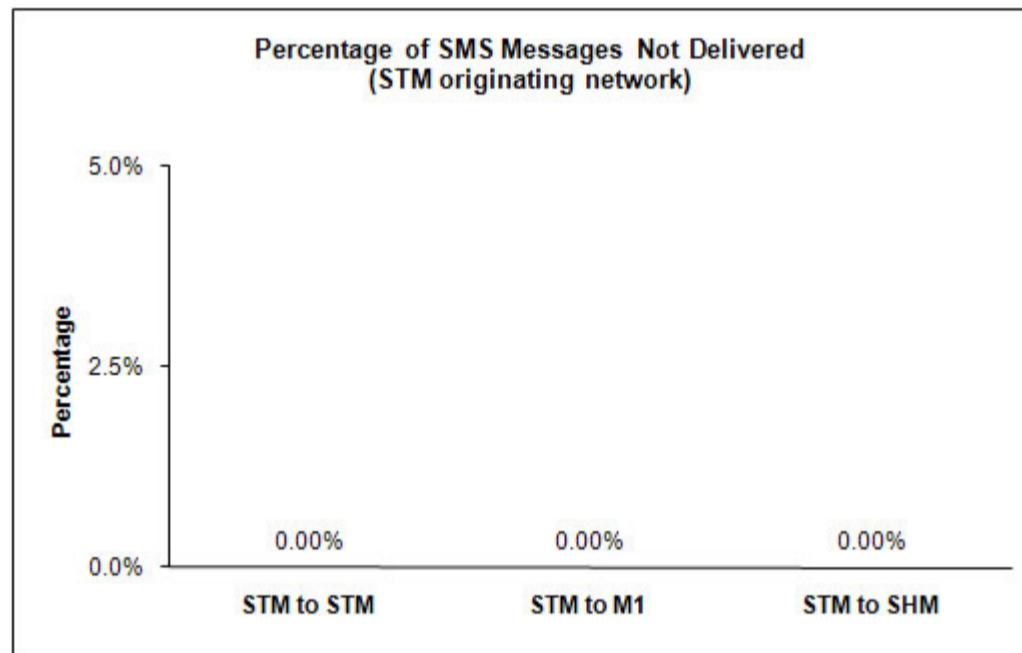

(c) StarHub Mobile ("SHM") (originating network)

## Percentage of SMS Messages Delivered in 1 hour or more

(a) SingTel Mobile (originating network)

(b) M1 (originating network)

(c) StarHub Mobile (originating network)

## Percentage of SMS Messages Not Delivered

(a) SingTel Mobile (originating network)

(b) M1 (originating network)

(c) StarHub Mobile (originating network)

\* The total sample size of test is 28,504 SMS messages.