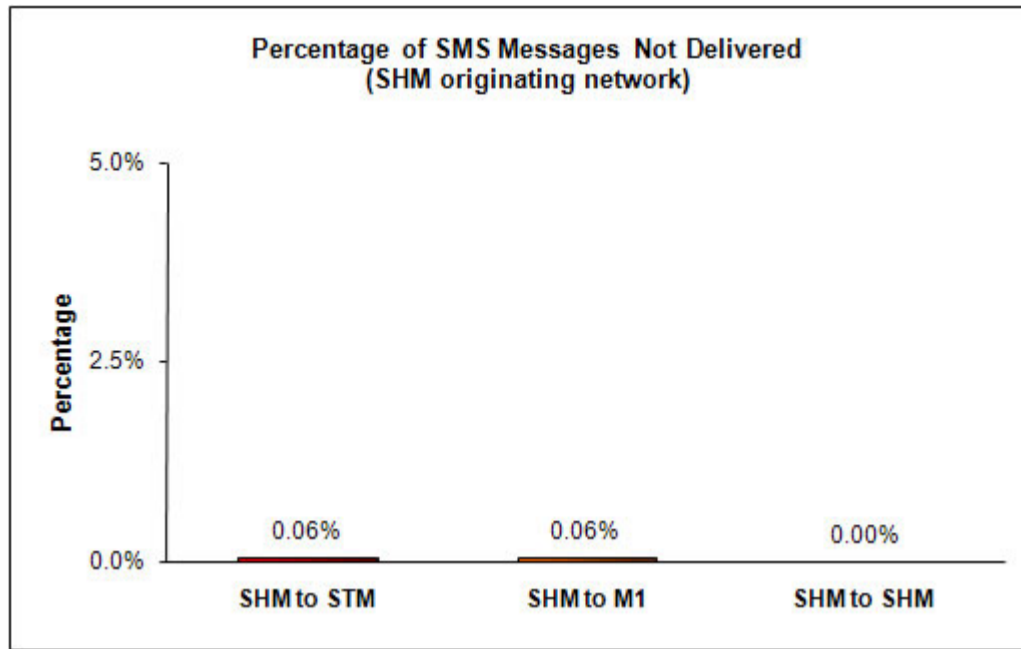

## Percentage of SMS Messages Delivered in 1 hour or more

(a) SingTel Mobile (originating network)

(b) M1 (originating network)

(c) StarHub Mobile (originating network)

## Percentage of SMS Messages Not Delivered

(a) SingTel Mobile (originating network)

(b) M1 (originating network)

(c) StarHub Mobile (originating network)

\* The total sample size of test is 28,504 SMS messages.