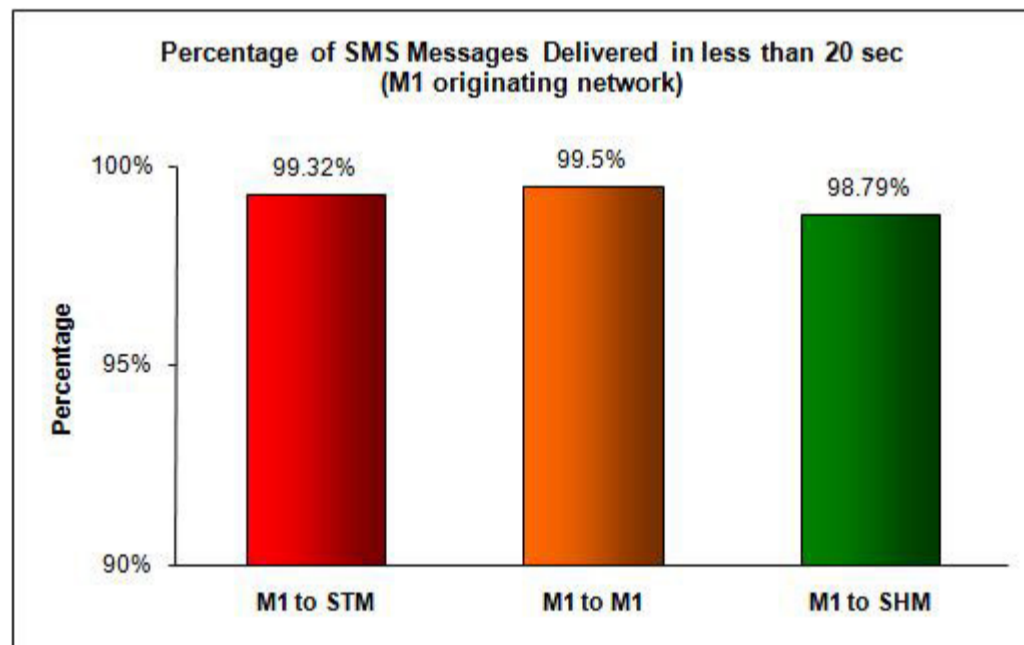

SMS Performance Measurement for 1H 2009

Percentage of SMS Messages Delivered in less than 20 seconds

(a) SingTel Mobile ("STM") (originating network)

(b) M1 (originating network)

(c) StarHub Mobile ("SHM") (originating network)

Percentage of SMS Messages Delivered in 1 hour or more

(a) SingTel Mobile (originating network)

(b) M1 (originating network)

(c) StarHub Mobile (originating network)

Percentage of SMS Messages Not Delivered

(a) SingTel Mobile (originating network)

(b) M1 (originating network)

(c) StarHub Mobile (originating network)

* The total sample size of test is 34,308 SMS messages.