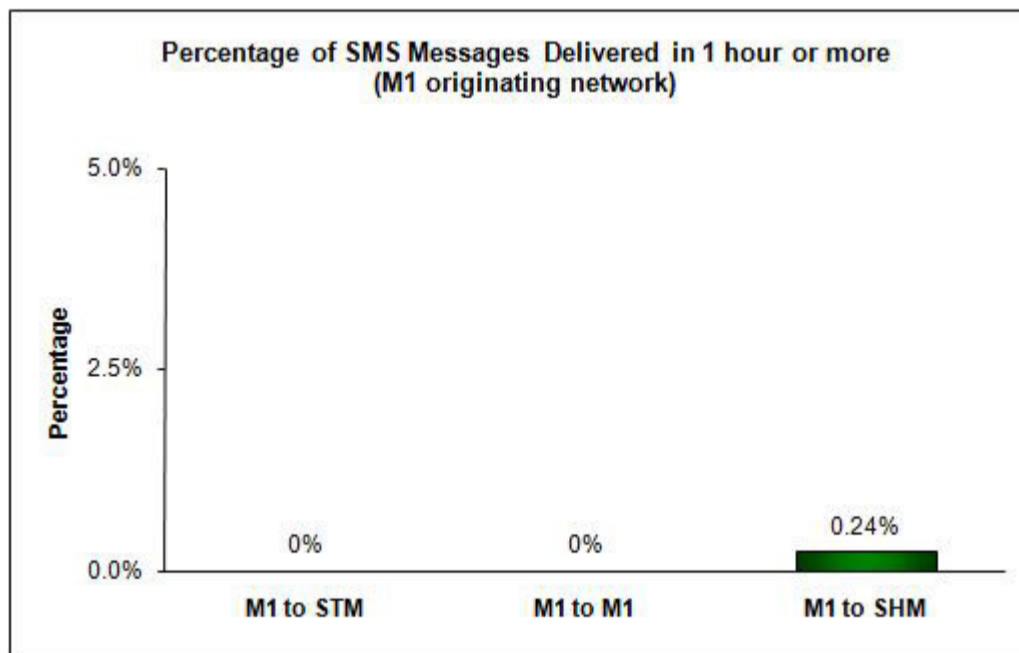

SMS Performance Measurement for 1H 2009

Percentage of SMS Messages Delivered in less than 20 seconds

(a) SingTel Mobile ("STM") (originating network)

(b) M1 (originating network)

(c) StarHub Mobile ("SHM") (originating network)

Percentage of SMS Messages Delivered in 1 hour or more

(a) SingTel Mobile (originating network)

(b) M1 (originating network)

(c) StarHub Mobile (originating network)

Percentage of SMS Messages Not Delivered

(a) SingTel Mobile (originating network)

(b) M1 (originating network)

(c) StarHub Mobile (originating network)

* The total sample size of test is 34,308 SMS messages.