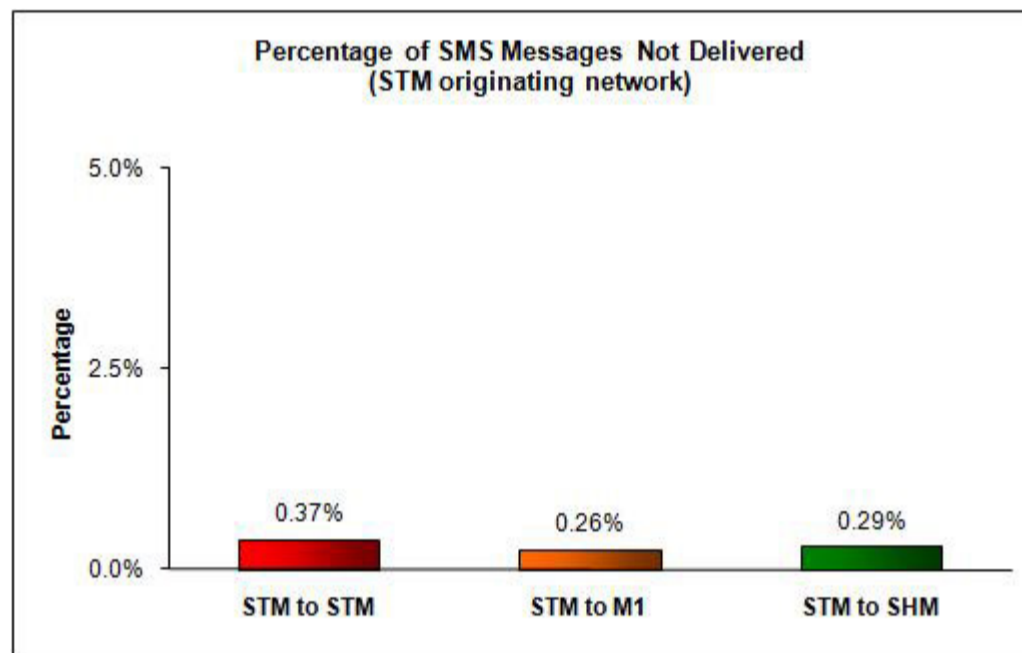

SMS Performance Measurement for 1H 2009

Percentage of SMS Messages Delivered in less than 20 seconds

(a) SingTel Mobile ("STM") (originating network)

(b) M1 (originating network)

(c) StarHub Mobile ("SHM") (originating network)

Percentage of SMS Messages Delivered in 1 hour or more

(a) SingTel Mobile (originating network)

(b) M1 (originating network)

(c) StarHub Mobile (originating network)

Percentage of SMS Messages Not Delivered

(a) SingTel Mobile (originating network)

(b) M1 (originating network)

(c) StarHub Mobile (originating network)

* The total sample size of test is 34,308 SMS messages.