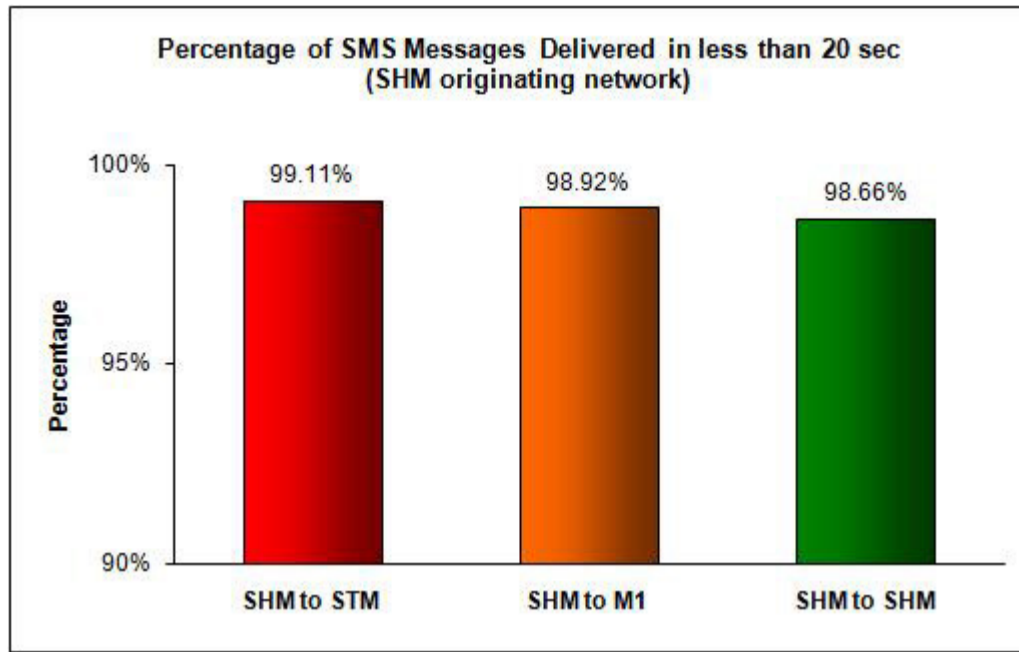

SMS Performance Measurement for 1H 2009

Percentage of SMS Messages Delivered in less than 20 seconds

(a) SingTel Mobile ("STM") (originating network)

(b) M1 (originating network)

(c) StarHub Mobile ("SHM") (originating network)

Percentage of SMS Messages Delivered in 1 hour or more

(a) SingTel Mobile (originating network)

(b) M1 (originating network)

(c) StarHub Mobile (originating network)

Percentage of SMS Messages Not Delivered

(a) SingTel Mobile (originating network)

(b) M1 (originating network)

(c) StarHub Mobile (originating network)

* The total sample size of test is 34,308 SMS messages.