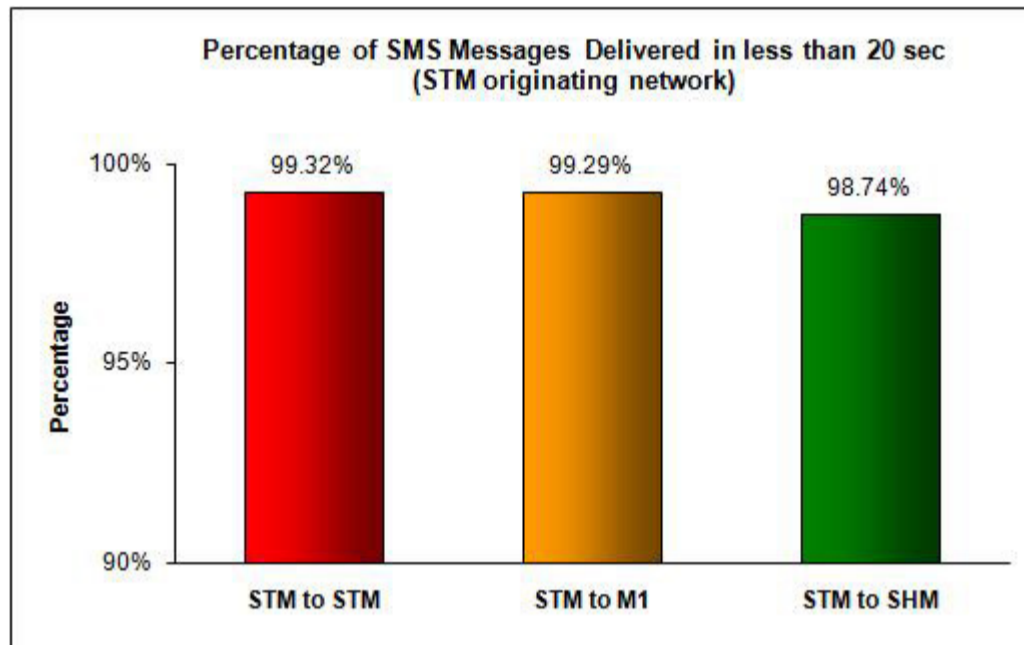

SMS Performance Measurement for 1H 2009

Percentage of SMS Messages Delivered in less than 20 seconds

(a) SingTel Mobile ("STM") (originating network)

(b) M1 (originating network)

(c) StarHub Mobile ("SHM") (originating network)

Percentage of SMS Messages Delivered in 1 hour or more

(a) SingTel Mobile (originating network)

(b) M1 (originating network)

(c) StarHub Mobile (originating network)

Percentage of SMS Messages Not Delivered

(a) SingTel Mobile (originating network)

(b) M1 (originating network)

(c) StarHub Mobile (originating network)

* The total sample size of test is 34,308 SMS messages.