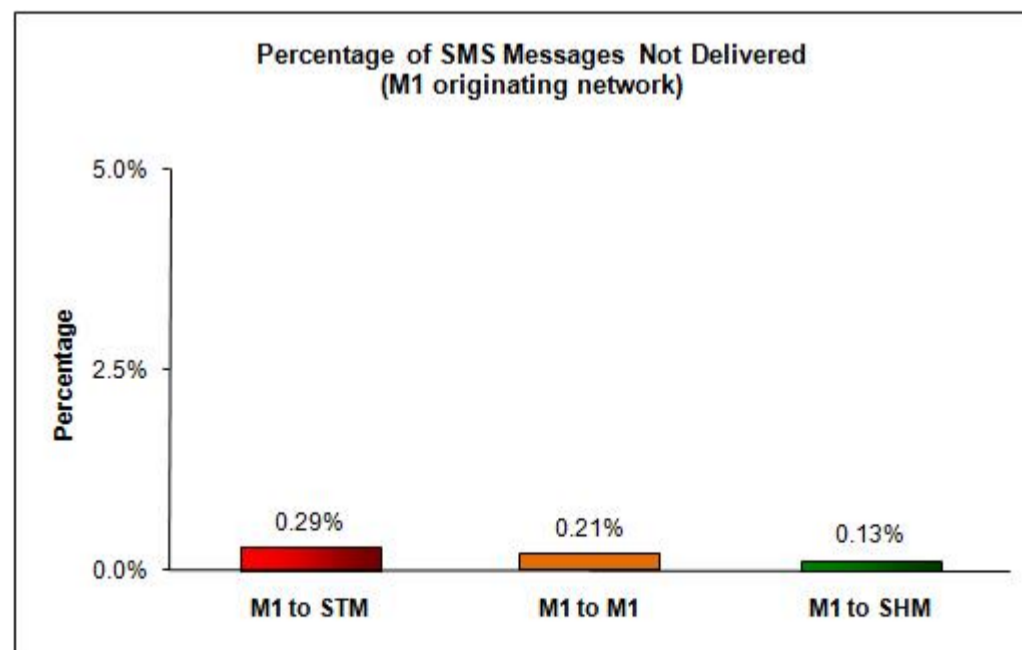

SMS Performance Measurement for 1H 2009

Percentage of SMS Messages Delivered in less than 20 seconds

(a) SingTel Mobile ("STM") (originating network)

(b) M1 (originating network)

(c) StarHub Mobile ("SHM") (originating network)

Percentage of SMS Messages Delivered in 1 hour or more

(a) SingTel Mobile (originating network)

(b) M1 (originating network)

(c) StarHub Mobile (originating network)

Percentage of SMS Messages Not Delivered

(a) SingTel Mobile (originating network)

(b) M1 (originating network)

(c) StarHub Mobile (originating network)

* The total sample size of test is 34,308 SMS messages.