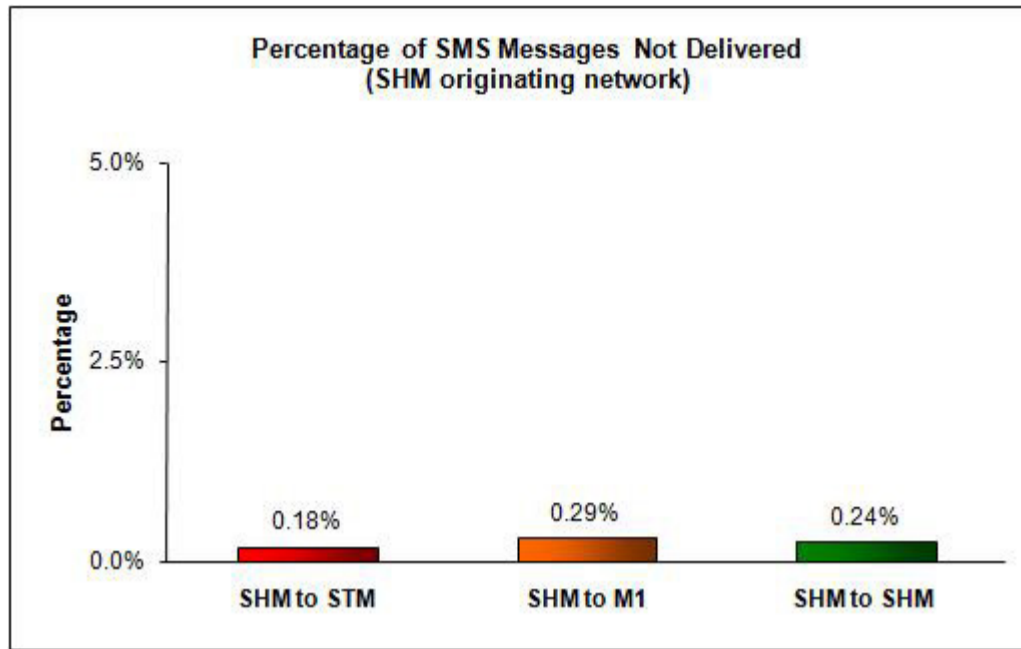

Percentage of SMS Messages Delivered in 1 hour or more

(a) SingTel Mobile (originating network)

(b) M1 (originating network)

(c) StarHub Mobile (originating network)

Percentage of SMS Messages Not Delivered

(a) SingTel Mobile (originating network)

(b) M1 (originating network)

(c) StarHub Mobile (originating network)

* The total sample size of test is 34,308 SMS messages.