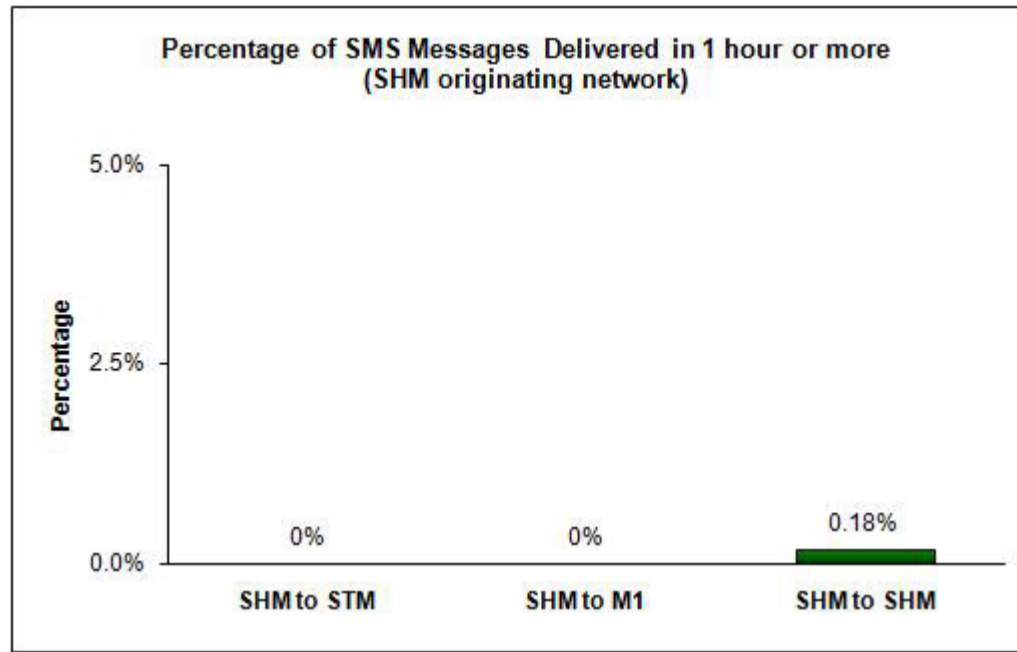

SMS Performance Measurement for 1H 2009

Percentage of SMS Messages Delivered in less than 20 seconds

(a) SingTel Mobile ("STM") (originating network)

(b) M1 (originating network)

(c) StarHub Mobile ("SHM") (originating network)

Percentage of SMS Messages Delivered in 1 hour or more

(a) SingTel Mobile (originating network)

(b) M1 (originating network)

(c) StarHub Mobile (originating network)

Percentage of SMS Messages Not Delivered

(a) SingTel Mobile (originating network)

(b) M1 (originating network)

(c) StarHub Mobile (originating network)

* The total sample size of test is 34,308 SMS messages.