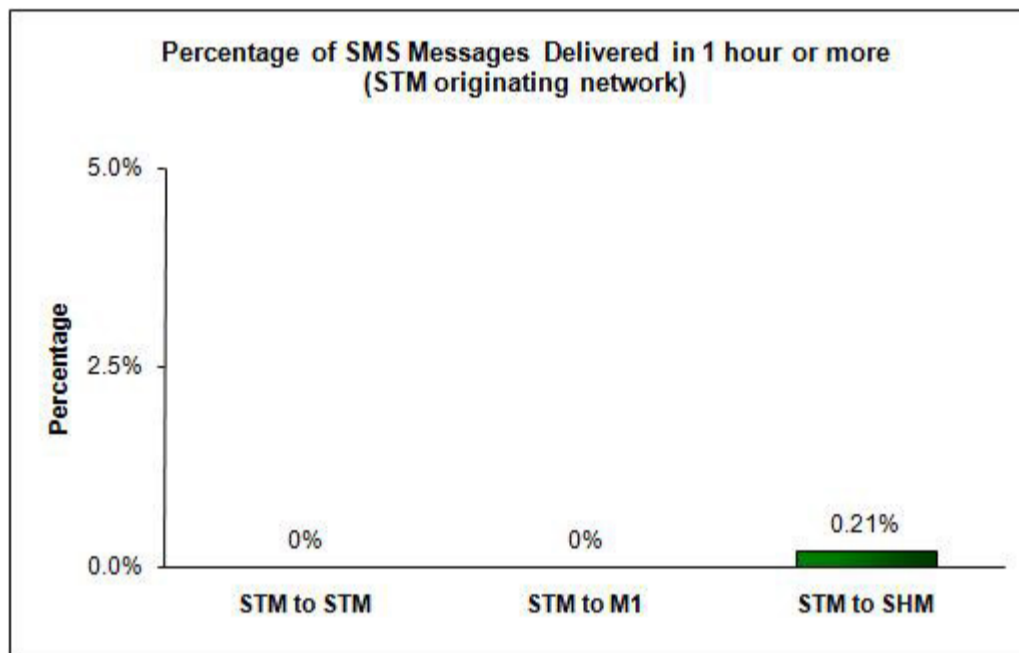

SMS Performance Measurement for 1H 2009

Percentage of SMS Messages Delivered in less than 20 seconds

(a) SingTel Mobile ("STM") (originating network)

(b) M1 (originating network)

(c) StarHub Mobile ("SHM") (originating network)

Percentage of SMS Messages Delivered in 1 hour or more

(a) SingTel Mobile (originating network)

(b) M1 (originating network)

(c) StarHub Mobile (originating network)

Percentage of SMS Messages Not Delivered

(a) SingTel Mobile (originating network)

(b) M1 (originating network)

(c) StarHub Mobile (originating network)

* The total sample size of test is 34,308 SMS messages.