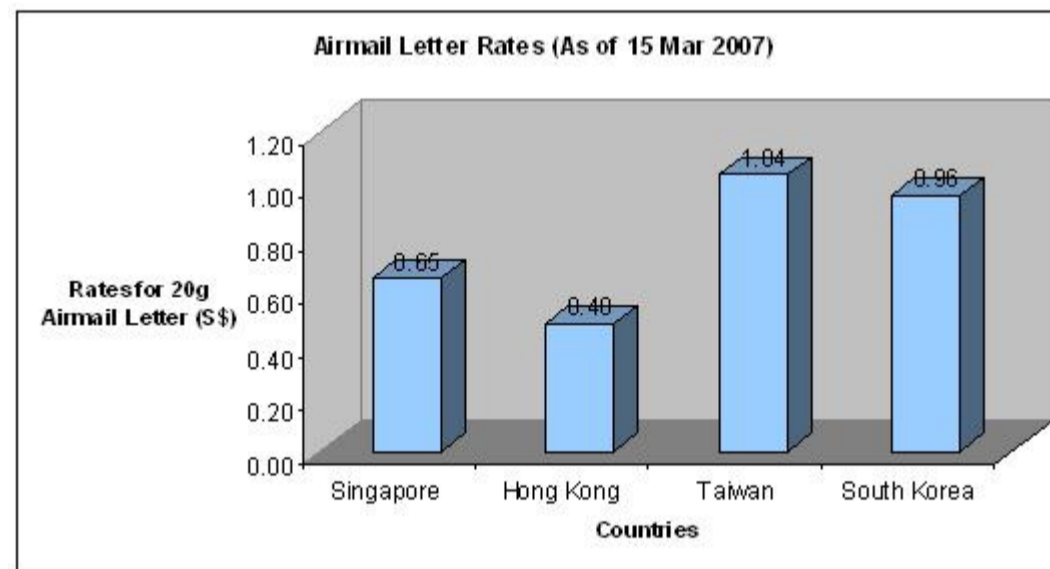

Statistics on Postal Services as of Q1 2007

6 July 2007

Domestic Letter Rates

1. The exchange rate is based on 6-month moving average rates (Oct 06 - Mar 07).

Airmail Letter Rates

1. The exchange rate is based on 6-month moving average rates (Oct 06 - Mar 07).
2. Singapore's outgoing rate to Hong Kong, Taiwan and South Korea is compared with the corresponding incoming rates from these 3 countries to Singapore.