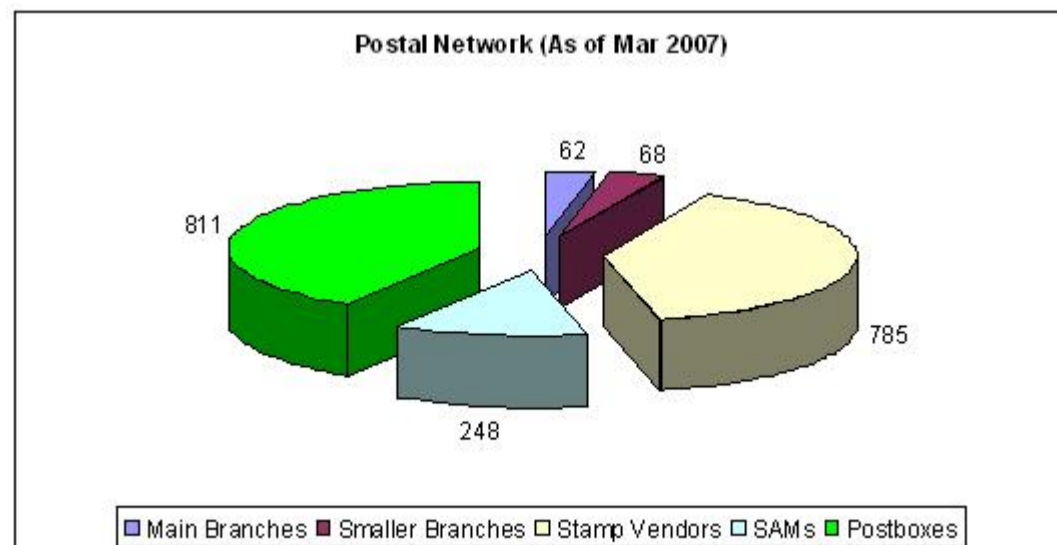

Postal Network