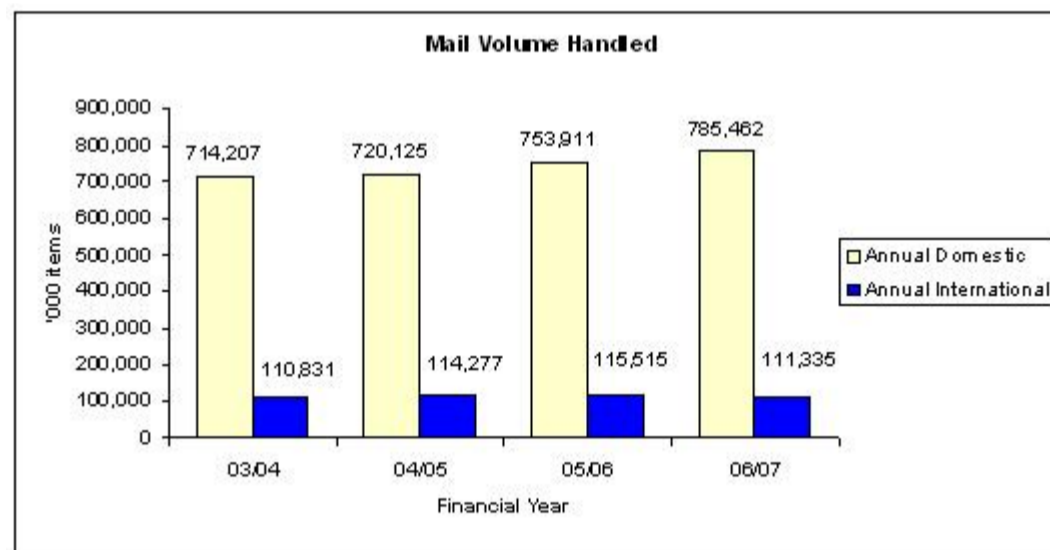

Annual Domestic and International Mail Volume Handled

(FY06/07 is for the period of Apr 06 to Mar 07)

Quality of Service for Postal Services

IDA requires Singapore Post Ltd (SingPost) to comply with the Postal Quality of Service (QoS) standards established by IDA. SingPost measures and submits to IDA, every quarterly, the performance results it achieved for the various indicators. From time to time, where feasible, the standards set are reviewed and modified to meet with the growing demand for a higher level of service to the consumers at large.

The information below is based on SingPost's quarterly submission.

Delivery of Local Ordinary mail posted before 7pm within CBD* and 5pm outside CBD

(a) % of mail delivered by next working day (P)

IDA's requirement: % of mail delivered within CBD areas by next working day - 99%

% of mail delivered outside CBD areas by next working day-98%