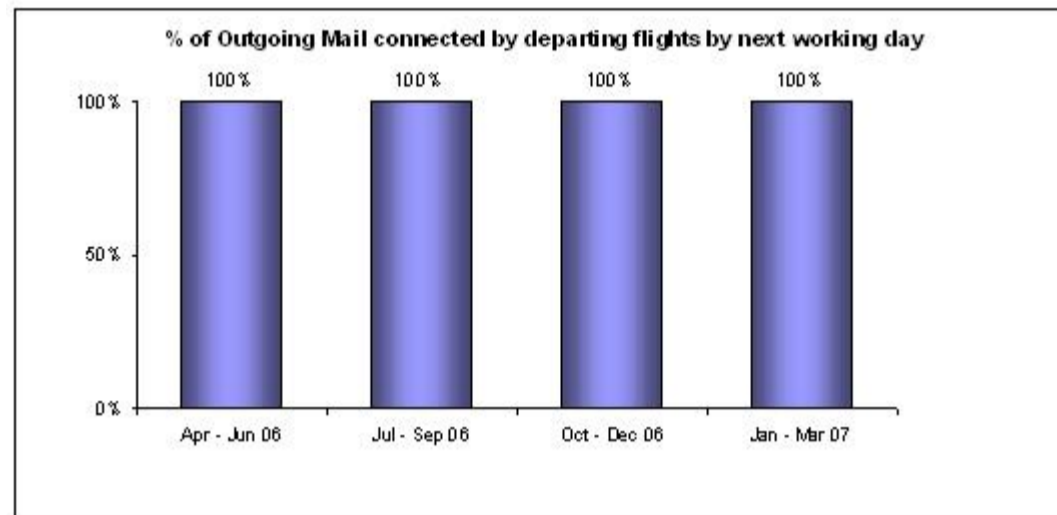

(b) % of outgoing mail connected by departing flights by next working day (S)

IDA's requirement: 100%