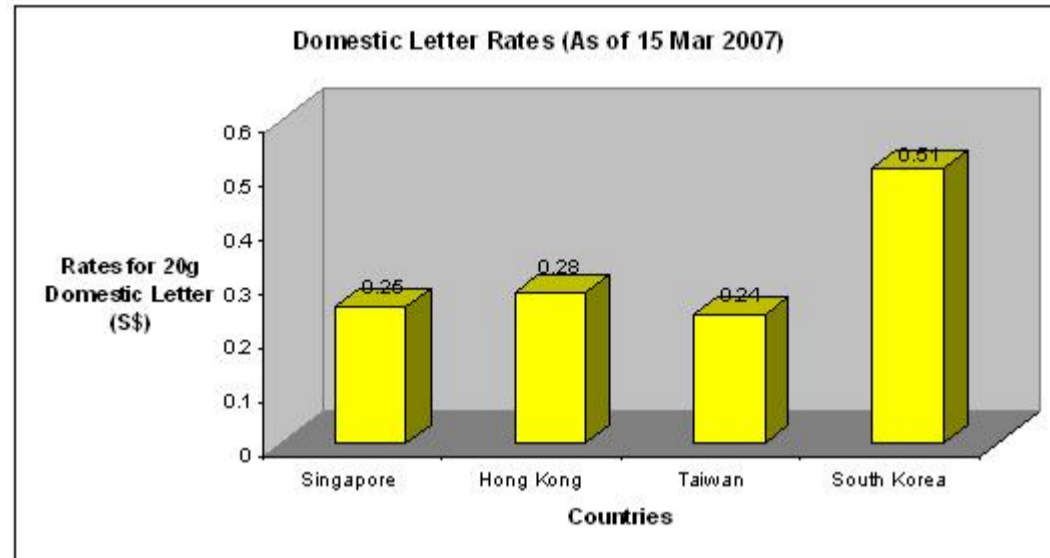

Statistics on Postal Services as of Q1 2007

6 July 2007

Domestic Letter Rates

1. The exchange rate is based on 6-month moving average rates (Oct 06 - Mar 07).

Airmail Letter Rates

1. The exchange rate is based on 6-month moving average rates (Oct 06 - Mar 07).
2. Singapore's outgoing rate to Hong Kong, Taiwan and South Korea is compared with the corresponding incoming rates from these 3 countries to Singapore.

Surface Letter Rates

1. The exchange rate is based on 6-month moving average rates (Oct 06 - Mar 07).
2. Singapore's outgoing rate to Hong Kong, Taiwan and South Korea is compared with the corresponding incoming rates from these 3 countries to Singapore.