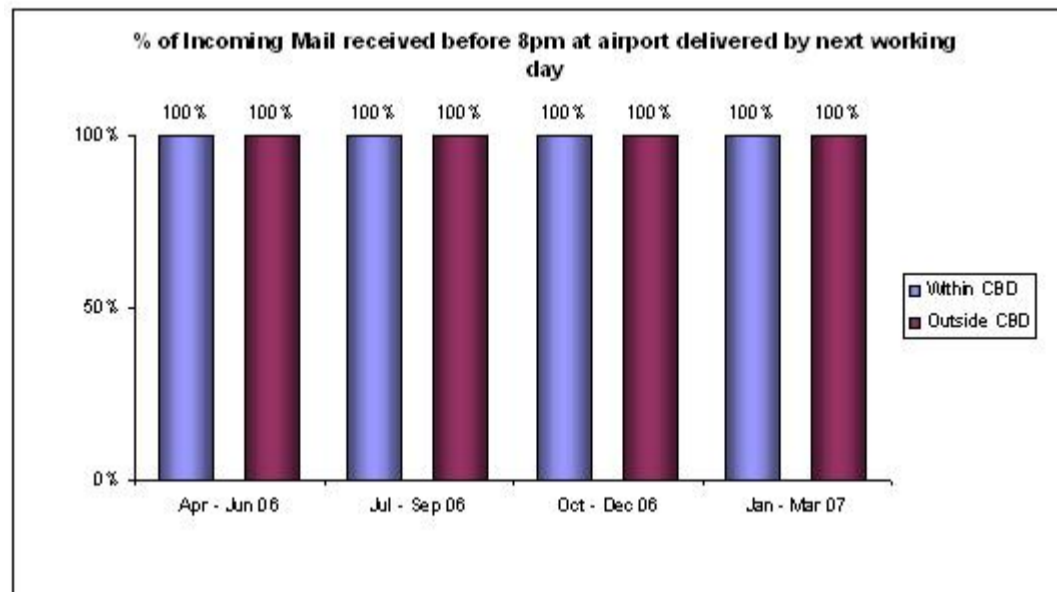

(c) % of incoming mail received before 8pm at airport delivered by next working day (within and outside CBD) (S)

IDA's requirement: % of mail delivered to areas within CBD - 99%

% of mail delivered to areas outside CBD - 98%