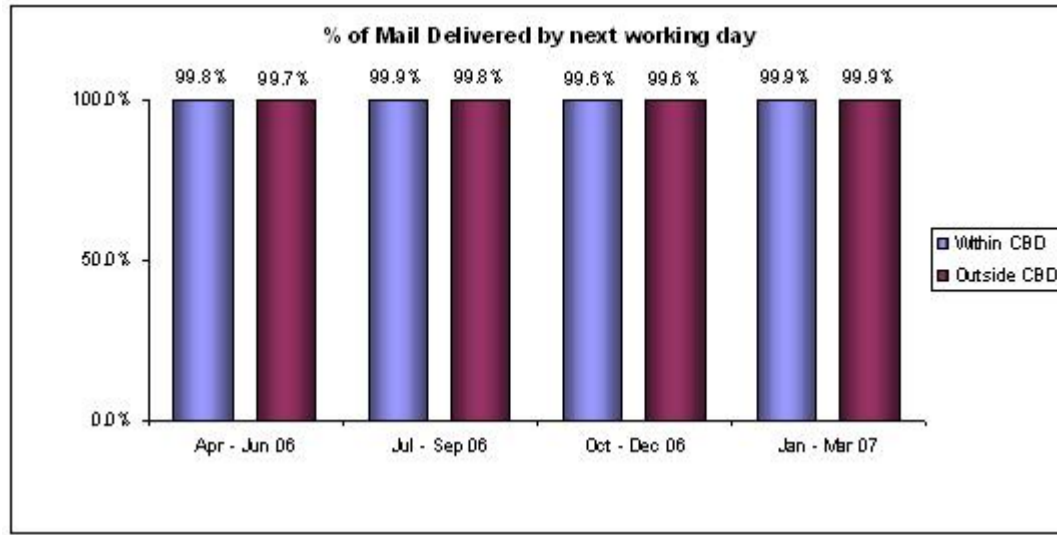

(b) % of outgoing mail connected by departing flights by next working day (S)

IDA's requirement: 100%

(c) % of incoming mail received before 8pm at airport delivered by next working day (within and outside CBD) (S)

IDA's requirement: % of mail delivered to areas within CBD - 99%

% of mail delivered to areas outside CBD - 98%

Postal Network