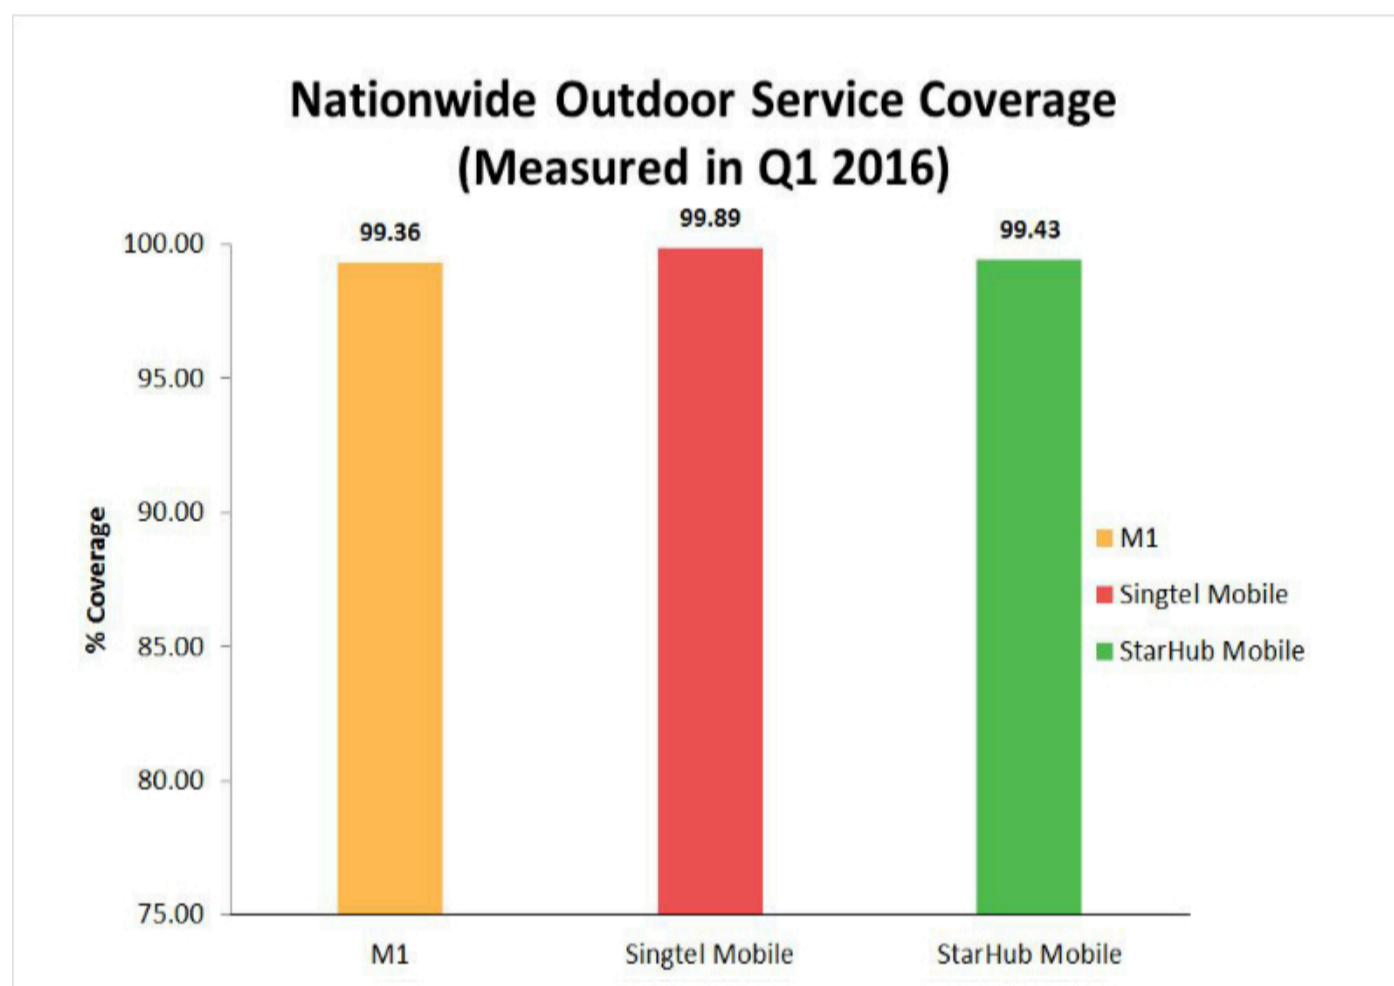

# 4G Measurement Survey Results for Q1 2016

## 4G Mobile Service Coverage in Q1 2016

### Nationwide Outdoor Service Coverage

This indicator measures Nationwide Outdoor Service Coverage for the 4G cellular network. Outdoor 4G mobile service coverage is the ability of a cellular network to achieve a minimum signal strength of at least -109dBm. The outdoor areas surveyed by IDA include all main roads, as well as areas such as housing estates/town centres, outdoor recreational areas and above ground MRT tracks. In order to better reflect end users' experience, IDA had used mobile handsets to collect signal strength sample readings for all mobile service coverage indicators.